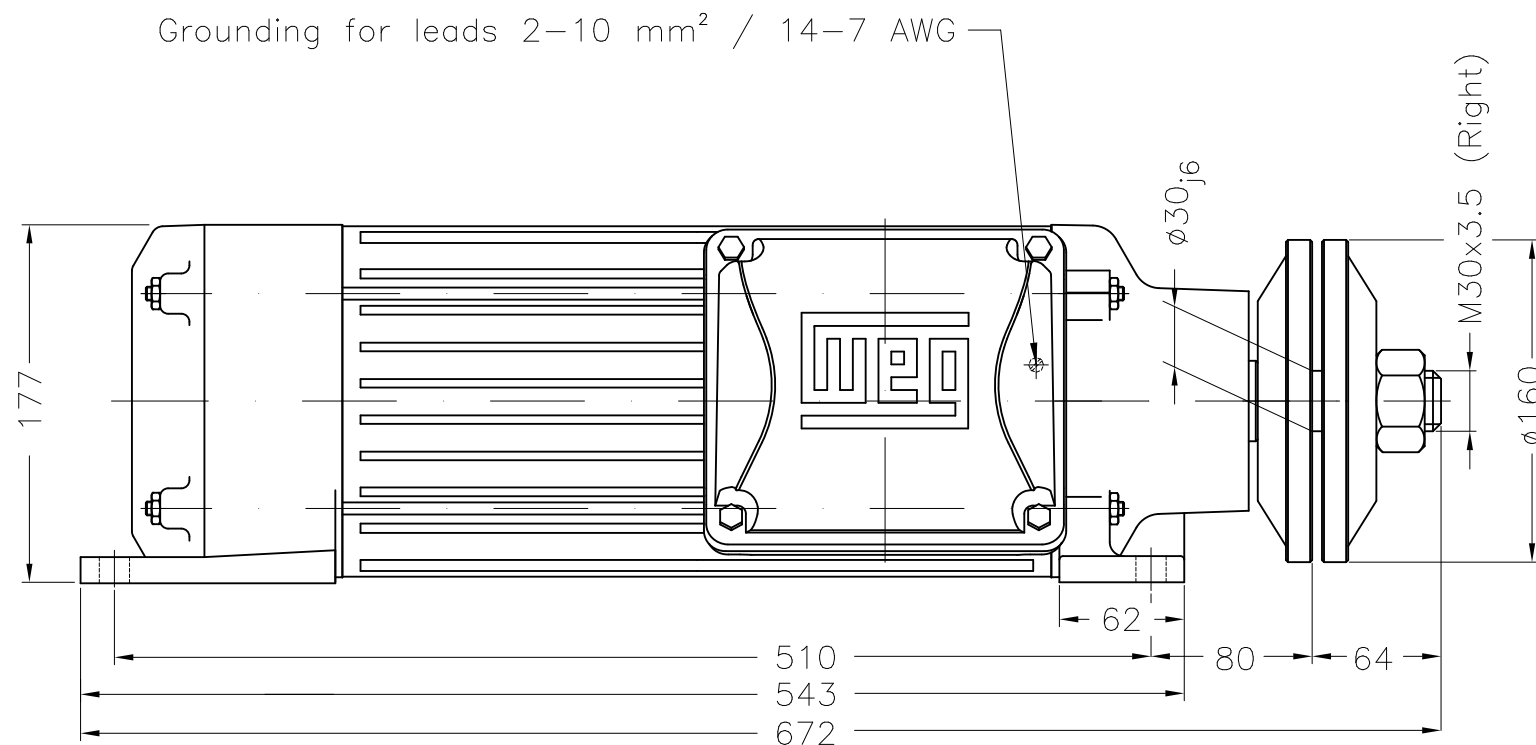

Dimensões em mm
Dimensions in mm

THIS IS AN UPDATED REVISION, THE
PREVIOUS ONE MUST BE DISREGARDED.

Without OFF thermal protection

Counterclockwise rotation

Color RAL 7022

Painting plan 207A

Mounting B3R(D)

ECM	LOC	SUMMARY OF MODIFICATIONS			EXECUTED	CHECKED	RELEASED	DATE	VER
EXECUTED	USERADMIN		THREE PHASE SAW ARBOR MOTOR						
CHECKED			FRAME 90L/MS IP54 TEFC						
RELEASED			WEG code: 10023134						
REL DT	24.07.2017	WMO	Jaragua do Sul	Product Engineering	SHEET	1 / 1			

10 HP 04 Poles 60Hz

A