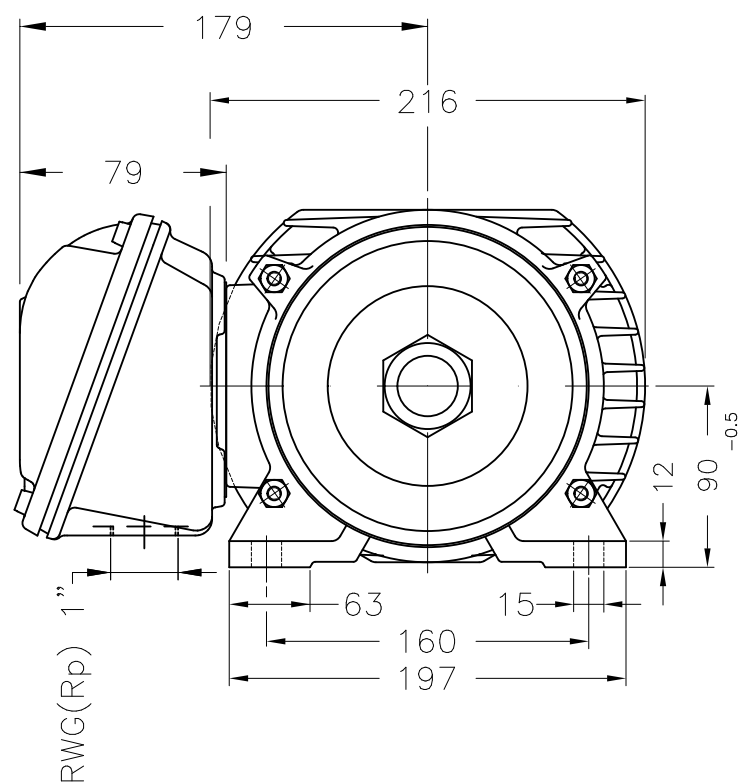

Dimensões em mm
Dimensions in mm

THIS IS AN UPDATED REVISION, THE
PREVIOUS ONE MUST BE DISREGARDED.

Without OFF thermal protection

Counterclockwise rotation

Color RAL 7022

Painting plan 207A

Mounting B3R(D)

ECM	LOC	SUMMARY OF MODIFICATIONS			EXECUTED	CHECKED	RELEASED	DATE	VER
EXECUTED	USERADMIN		THREE PHASE SAW ARBOR MOTOR						
CHECKED			FRAME 90L/MS IP54 TEFC						
RELEASED			WEG code: 10023134						
REL DT	24.07.2017	WMO	Jaragua do Sul	Product Engineering	SHEET	1 / 1			

10 HP 04 Poles 60Hz

A