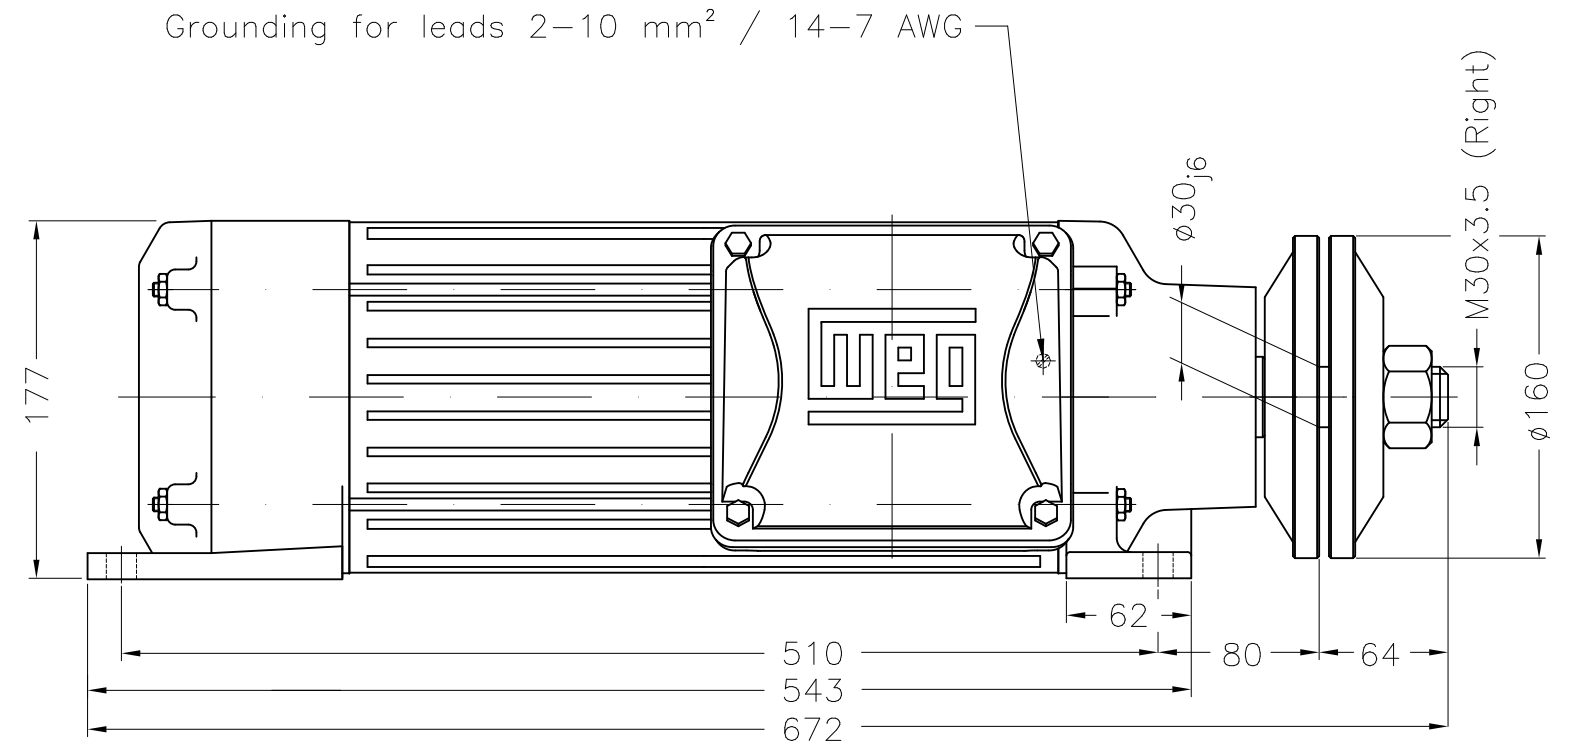

Dimensões em mm
Dimensions in mm

THIS IS AN UPDATED REVISION, THE
PREVIOUS ONE MUST BE DISREGARDED.

Without OFF thermal protection

Counterclockwise rotation

Color RAL 7022

Painting plan 207A

Mounting B3R(D)

ECM	LOC	SUMMARY OF MODIFICATIONS			EXECUTED	CHECKED	RELEASED	DATE	VER
EXECUTED	USERADMIN		THREE PHASE SAW ARBOR MOTOR						
CHECKED			FRAME 90L/MS IP54 TEFC						
RELEASED			WEG code: 11150594						
REL DT	24.07.2017	WMO	Jaragua do Sul	Product Engineering	SHEET	1 / 1			

5 HP 04 Poles 60Hz

A