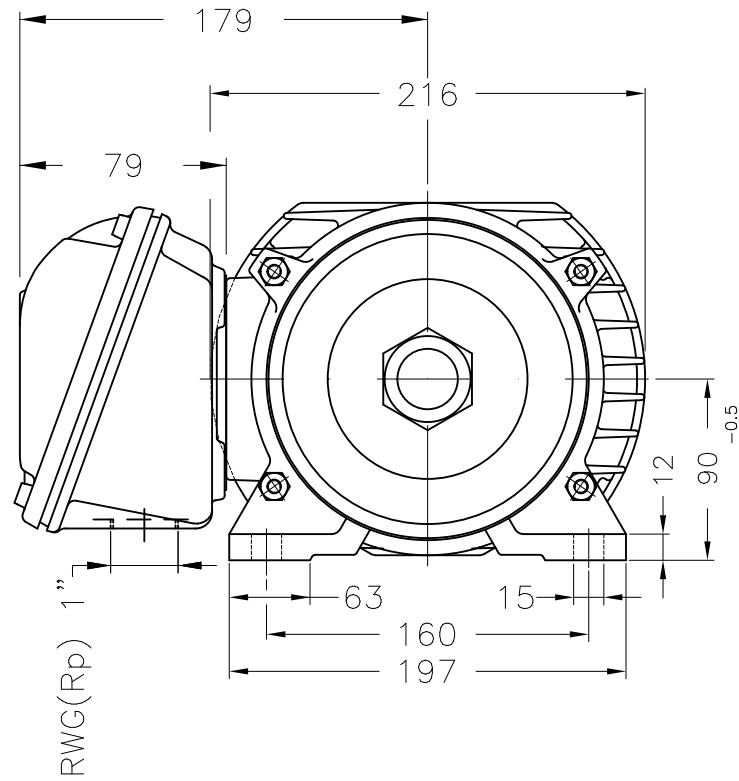

Dimensões em mm
Dimensions in mm

THIS IS AN UPDATED REVISION, THE
PREVIOUS ONE MUST BE DISREGARDED.

Without OFF thermal protection

Counterclockwise rotation

Color RAL 7022

Painting plan 207A

Mounting B3R(D)

ECM	LOC	SUMMARY OF MODIFICATIONS			EXECUTED	CHECKED	RELEASED	DATE	VER
EXECUTED	USERADMIN		THREE PHASE SAW ARBOR MOTOR						
CHECKED			FRAME 90L/MS IP54 TEFC						
RELEASED			WEG code: 11150594						
REL DT	24.07.2017	WMO	Jaragua do Sul	Product Engineering	SHEET	1 / 1			

5 HP 04 Poles 60Hz

A