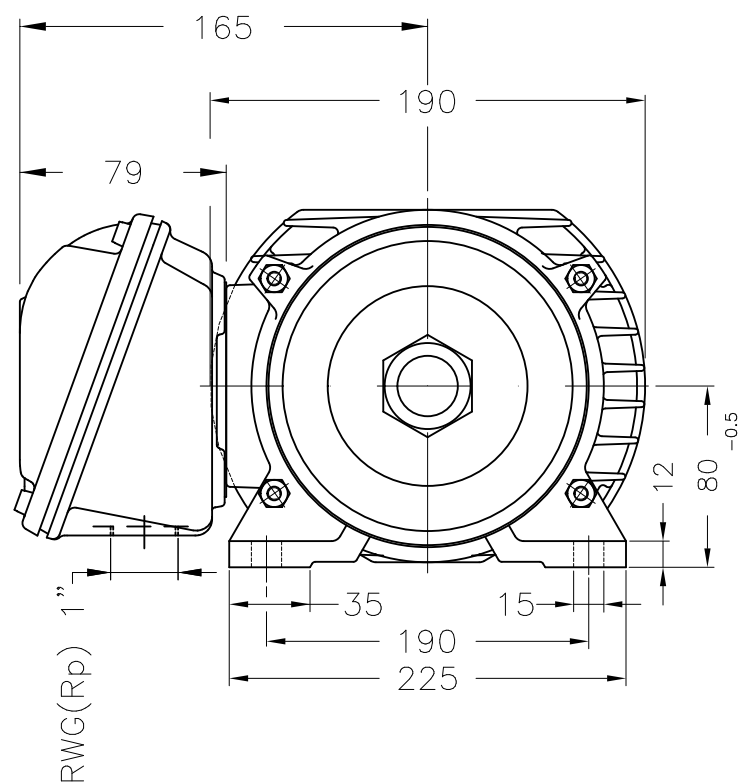

Dimensões em mm
Dimensions in mm

THIS IS AN UPDATED REVISION, THE
PREVIOUS ONE MUST BE DISREGARDED.

Grounding for leads 2-10 mm² / 14-7 AWG

Color RAL 7022
Painting plan 207A
Mounting B3R(D)

ECM	LOC	SUMMARY OF MODIFICATIONS			EXECUTED	CHECKED	RELEASED	DATE	VER
EXECUTED	USERADMIN		THREE PHASE SAW ARBOR MOTOR						
CHECKED			FRAME 80L/MS IP54 TEFC						
RELEASED			WEG code: 11823451						
REL DT	24.07.2017	WMO	Jaragua do Sul	Product Engineering	SHEET	1 / 1			

7.5 HP 02 Poles 60Hz

A

ZME A3