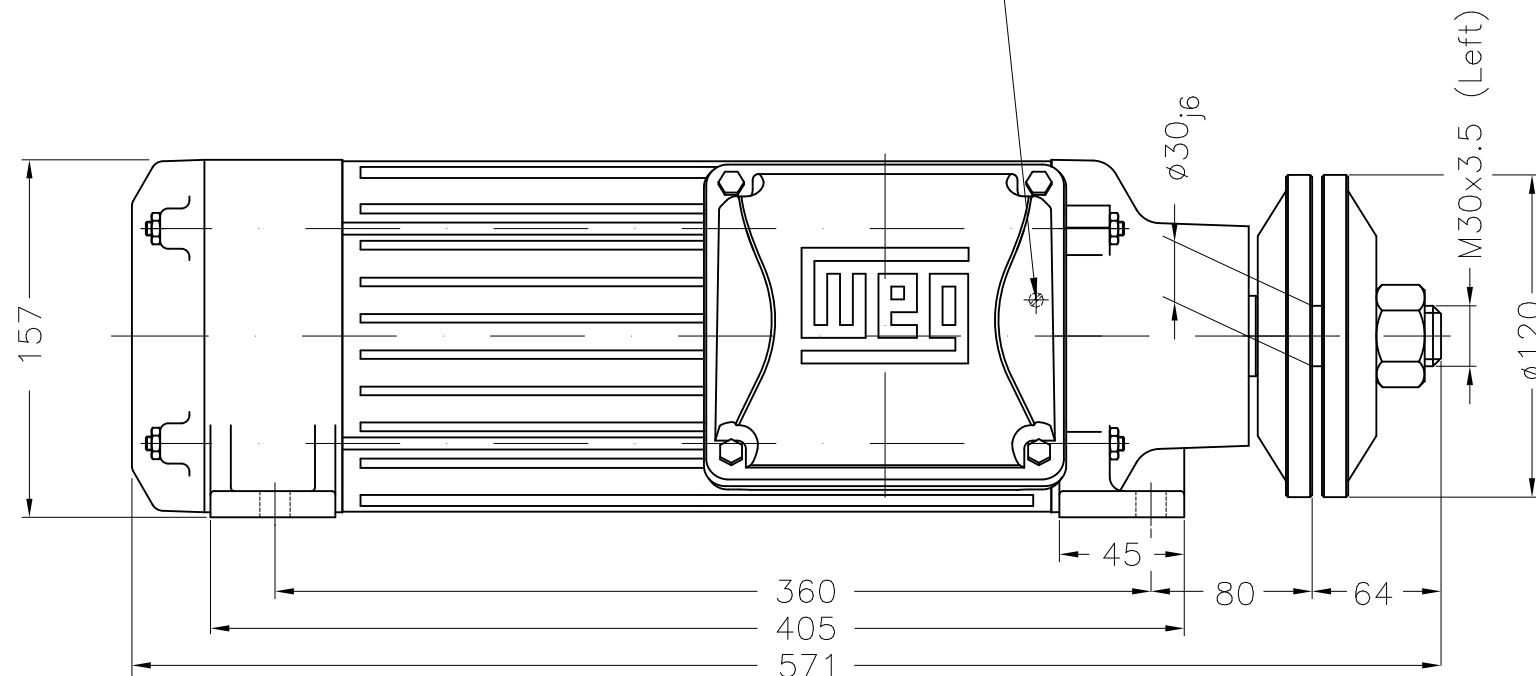

Dimensões em mm
Dimensions in mm

THIS IS AN UPDATED REVISION, THE
PREVIOUS ONE MUST BE DISREGARDED.

Grounding for leads 2-10 mm² / 14-7 AWG

Color RAL 7022
Painting plan 207A
Mounting B3R(D)

ECM	LOC	SUMMARY OF MODIFICATIONS			EXECUTED	CHECKED	RELEASED	DATE	VER
EXECUTED	USERADMIN		THREE PHASE SAW ARBOR MOTOR						
CHECKED			FRAME 80L/MS IP54 TEFC						
RELEASED			WEG code: 11823451						
REL DT	24.07.2017	WMO	Jaragua do Sul	Product Engineering	SHEET	1 / 1			

7.5 HP 02 Poles 60Hz

A

ZME A3