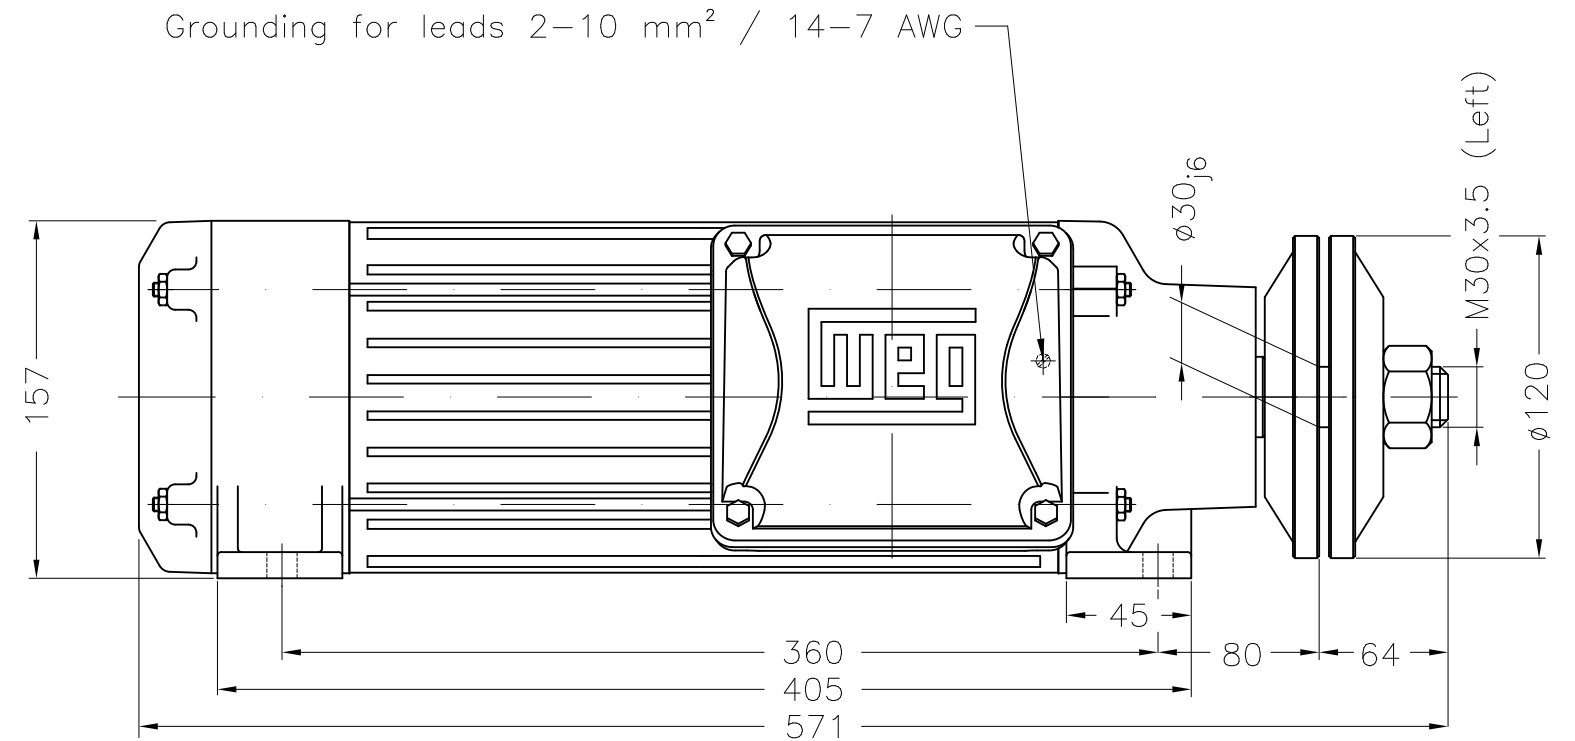

Dimensões em mm  
Dimensions in mm

THIS IS AN UPDATED REVISION, THE  
PREVIOUS ONE MUST BE DISREGARDED.

Color RAL 7022  
Painting plan 207A  
Mounting B3R(D)

ECM	LOC	SUMMARY OF MODIFICATIONS			EXECUTED	CHECKED	RELEASED	DATE	VER
EXECUTED	USERADMIN		THREE PHASE SAW ARBOR MOTOR						
CHECKED			FRAME 80L/MS IP54 TEFC						
RELEASED			WEG code: 10736072						
REL DT	24.07.2017	WMO	Jaragua do Sul	Product Engineering	SHEET	1 / 1			

7.5 HP 02 Poles 60Hz

A