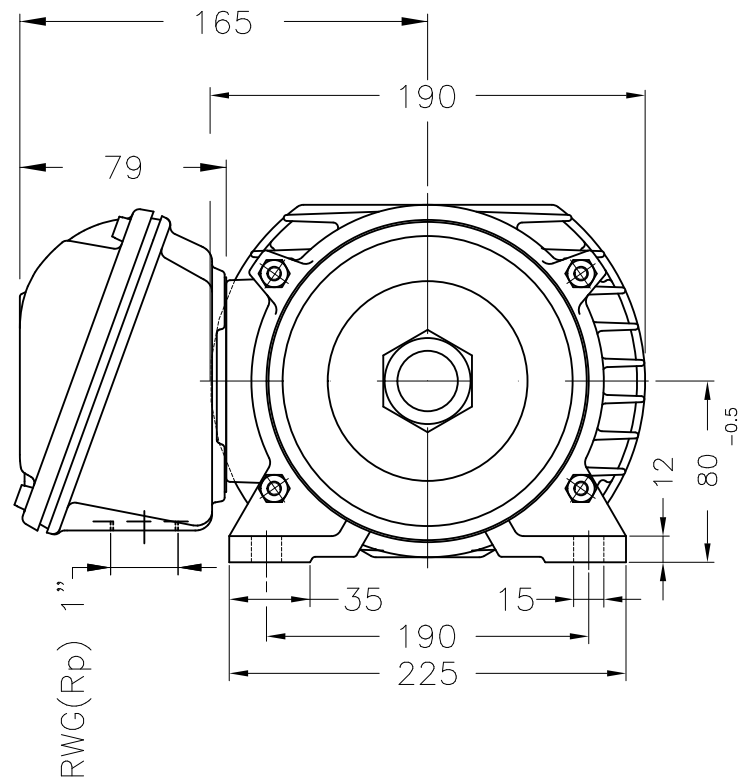

Dimensões em mm  
Dimensions in mm

THIS IS AN UPDATED REVISION, THE  
PREVIOUS ONE MUST BE DISREGARDED.

Color RAL 7022  
Painting plan 207A  
Mounting B3R(D)

ECM	LOC	SUMMARY OF MODIFICATIONS			EXECUTED	CHECKED	RELEASED	DATE	VER
EXECUTED	USERADMIN		THREE PHASE SAW ARBOR MOTOR						
CHECKED			FRAME 80L/MS IP54 TEFC						
RELEASED			WEG code: 10736072						
REL DT	24.07.2017	WMO	Jaragua do Sul	Product Engineering	SHEET	1 / 1			

7.5 HP 02 Poles 60Hz

A