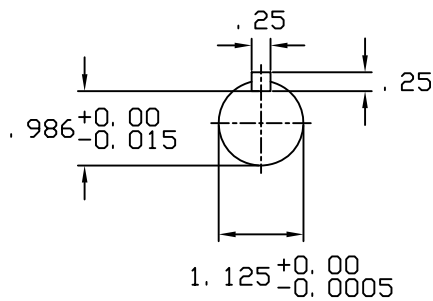

DATE
JUNE 21, 2005
CATALOG NO.
EP00345

OUTLINE DIMENSIONS
3-PHASE INDUCTION MOTOR

MOTOR TYPE:
AEHH8N
FRAME NO. 182T

Pole	HP	KW	Hz	VOLT	Syn. Speed RPM
4	3	2.2	60	575	1800

Ins	Rating	Dimension in	Approx Weight	Bearings
F	CONT.	inch	95 lbs.	DE: 6306ZZ NDE: 6306ZZ

Totally Enclosed Fan-Cooled Type, Squirrel-Cage Rotor.

① 10. 30. 00

J. H. LIANG

DWN.	J. H. LIANG	11-30-98
CHKD.	C. S. LO	12-29-98
APPD.	Y. B. HUANG	12-29-98

TECO Westinghouse

DWG NO.
31057H353004