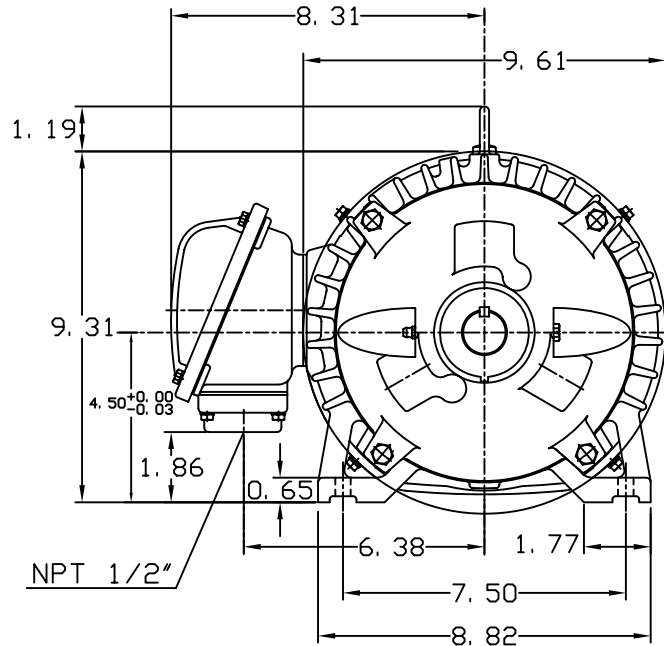

DATE  
JUNE 21, 2005  
CATALOG NO.  
EP00345

OUTLINE DIMENSIONS  
3-PHASE INDUCTION MOTOR

MOTOR TYPE:  
AEHH8N  
FRAME NO. 182T

Pole	HP	KW	Hz	VOLT	Syn. Speed RPM
4	3	2.2	60	575	1800

Ins	Rating	Dimension in	Approx Weight	Bearings
F	CONT.	inch	95 lbs.	DE: 6306ZZ NDE: 6306ZZ

Totally Enclosed Fan-Cooled Type, Squirrel-Cage Rotor.

① 10. 30. 00

J. H. LIANG

DWN.	J. H. LIANG	11-30-98
CHKD.	C. S. LO	12-29-98
APPD.	Y. B. HUANG	12-29-98

TECO Westinghouse

DWG NO.  
31057H353004