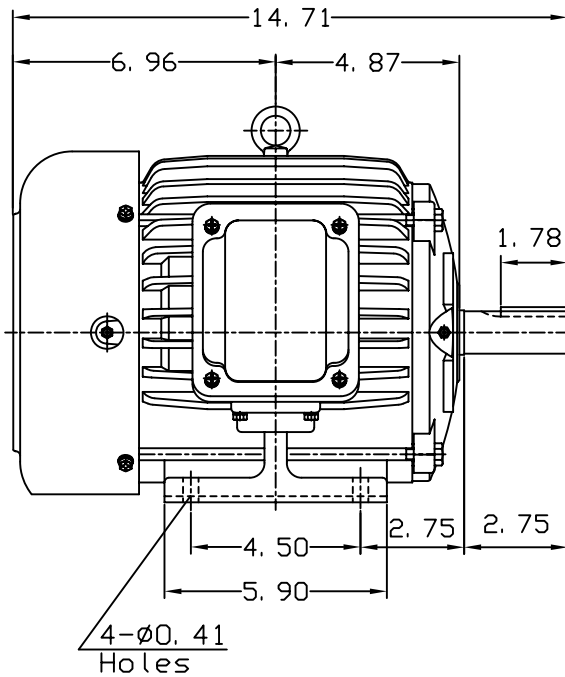

DATE  
JUNE 21, 2005  
CATALOG NO.  
EP00345

OUTLINE DIMENSIONS  
3-PHASE INDUCTION MOTOR

MOTOR TYPE:  
AEHH8N  
FRAME NO. 182T

Pole	HP	KW	Hz	VOLT	Syn. Speed RPM
4	3	2.2	60	575	1800

Ins	Rating	Dimension in	Approx Weight	Bearings
F	CONT.	inch	95 lbs.	DE: 6306ZZ NDE: 6306ZZ

Totally Enclosed Fan-Cooled Type, Squirrel-Cage Rotor.

① 10. 30. 00

J. H. LIANG

DWN.	J. H. LIANG	11-30-98
CHKD.	C. S. LO	12-29-98
APPD.	Y. B. HUANG	12-29-98

TECO Westinghouse

DWG NO.  
31057H353004