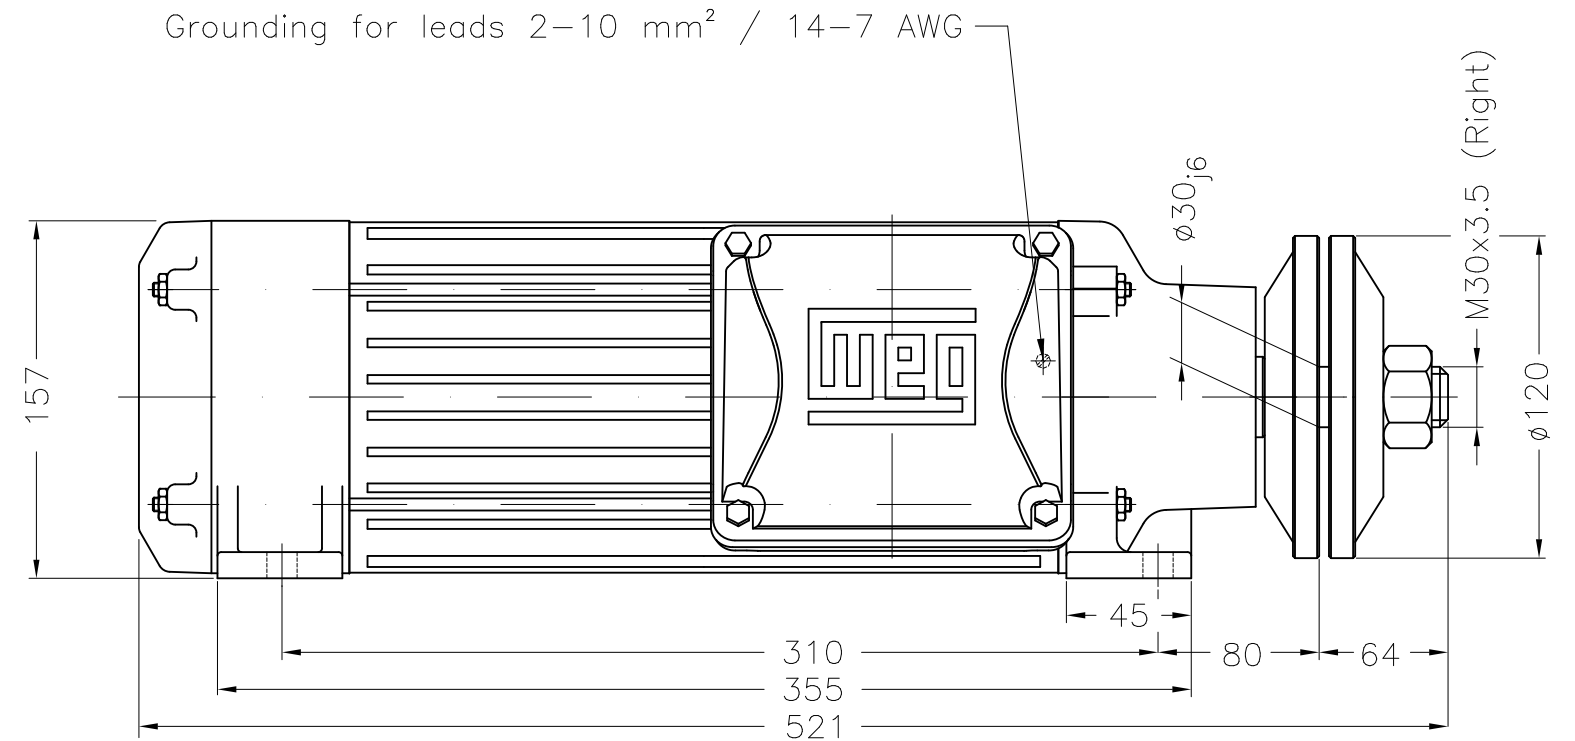

Dimensões em mm
Dimensions in mm

THIS IS AN UPDATED REVISION, THE
PREVIOUS ONE MUST BE DISREGARDED.

Without OFF thermal protection

Counterclockwise rotation

Color RAL 7022

Painting plan 207A

Mounting B3R(D)

ECM	LOC	SUMMARY OF MODIFICATIONS			EXECUTED	CHECKED	RELEASED	DATE	VER
EXECUTED	USERADMIN	 THREE PHASE SAW ARBOR MOTOR FRAME 80M/MS IP54 TEFC WEG code: 10023133							
CHECKED									
RELEASED									
REL DT	24.07.2017	WMO	Jaragua do Sul	Product Engineering	SHEET	1 / 1			