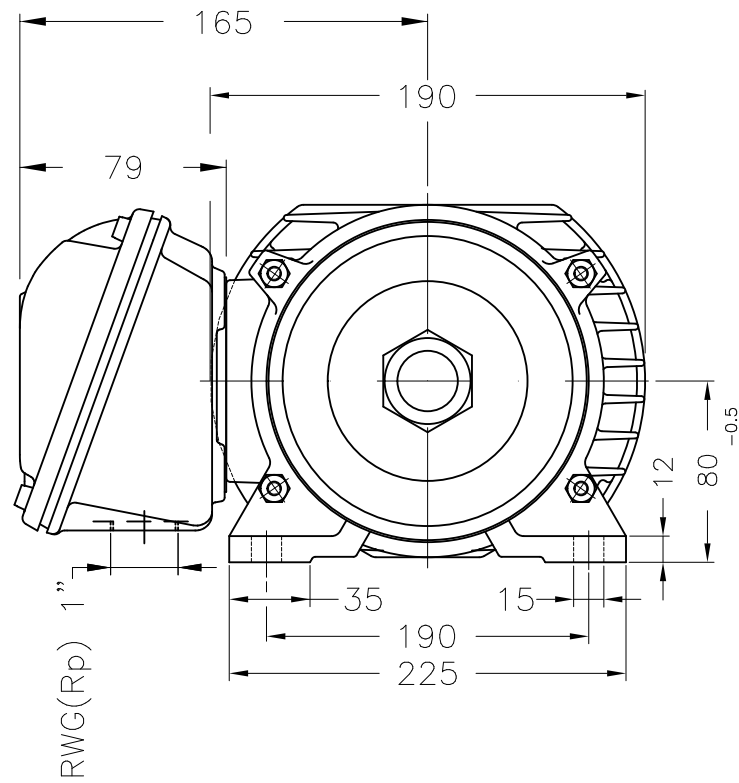

Dimensões em mm
Dimensions in mm

THIS IS AN UPDATED REVISION, THE
PREVIOUS ONE MUST BE DISREGARDED.

Without OFF thermal protection

Counterclockwise rotation

Color RAL 7022

Painting plan 207A

Mounting B3R(D)

ECM	LOC	SUMMARY OF MODIFICATIONS			EXECUTED	CHECKED	RELEASED	DATE	VER
EXECUTED	USERADMIN	 THREE PHASE SAW ARBOR MOTOR FRAME 80M/MS IP54 TEFC WEG code: 10023133							
CHECKED									
RELEASED									
REL DT	24.07.2017	WMO	Jaragua do Sul	Product Engineering	SHEET	1 / 1			