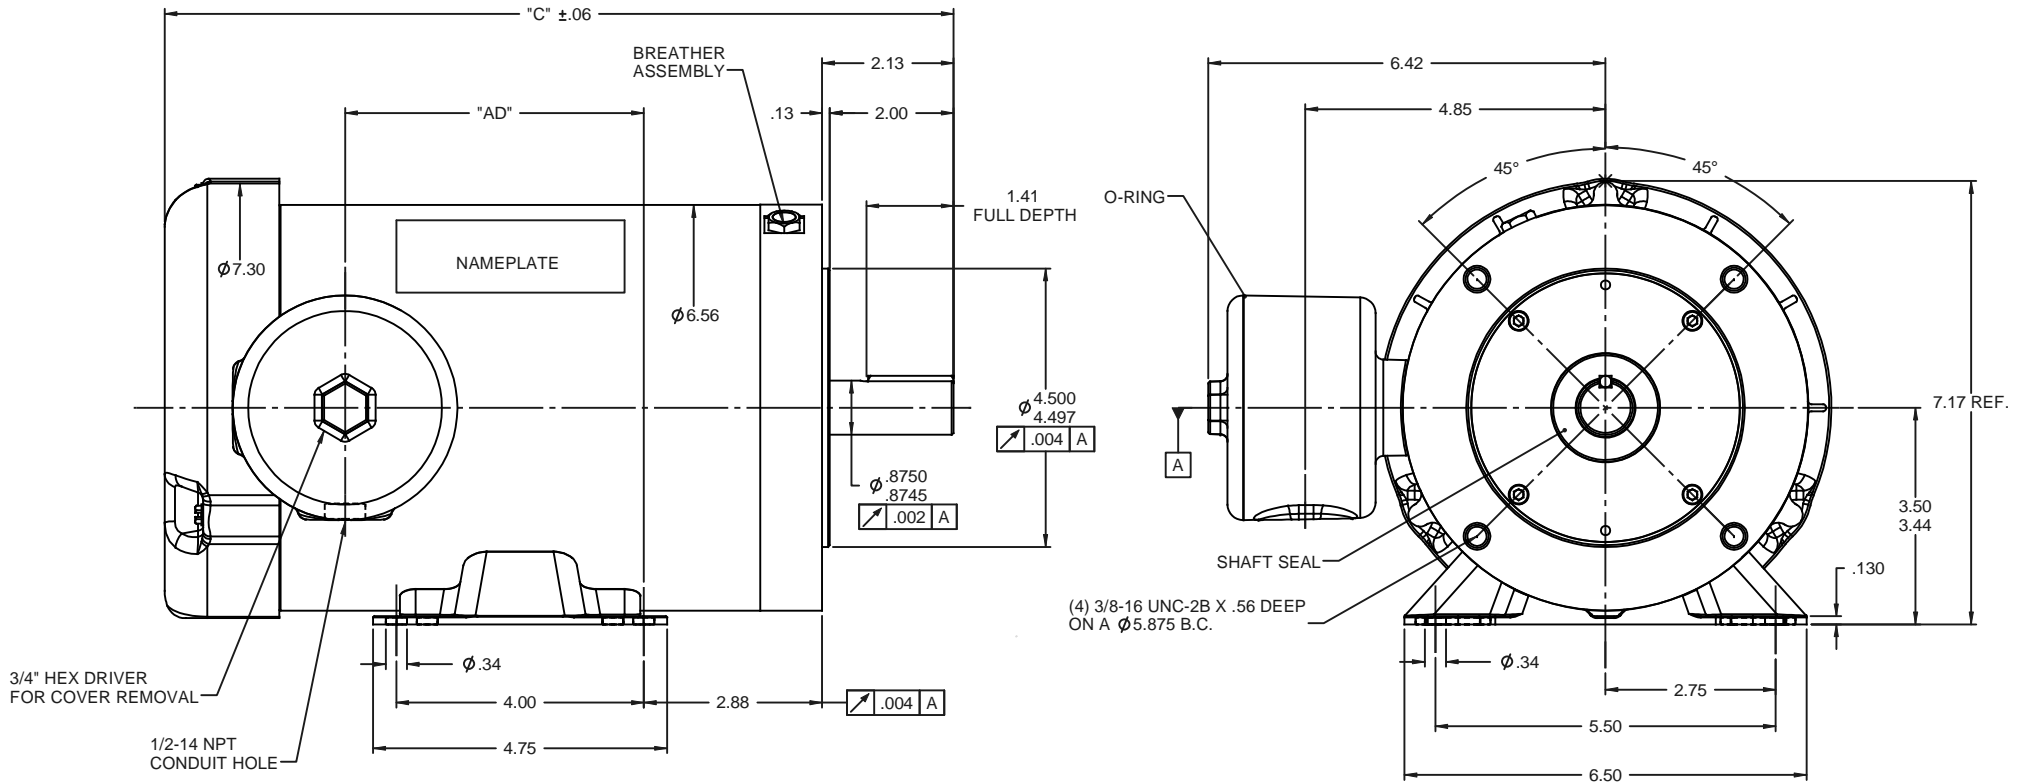

DASH NO.	"C"	"AD"
600	11.00	3.10
625	11.25	3.35
650	11.50	3.60
675	11.75	3.85
700	12.00	4.10

REVISION		BY & DATE	CHK	ANG	±1/2°	FINISH	PREV	SIZE	DRAWING NO	REV
THIRD ANGLE PROJECTION								B	028925	
TOLERANCES UNLESS SPECIFIED:			DEC INCHES		REGAL BELOIT CORPORATION		DRAWN LST 12/8/08			
x ±.1			.XX ±.03		TITLE OUTLINE 143T FRAME		CHK			
.XXX ±.005			.XXX ±.005		TEFC RIGID "C"		APPR			
.XXX ±.005			.XXX ±.005		MATL		SCALE 1:2			
NO			RFP		FINISH		REF 028773			
NO			RFP		FINISH		FMF			
NO			RFP		FINISH		PAGE OF			
NO			RFP		FINISH		REV			
NO			RFP		FINISH		NETWORK FILE NAME