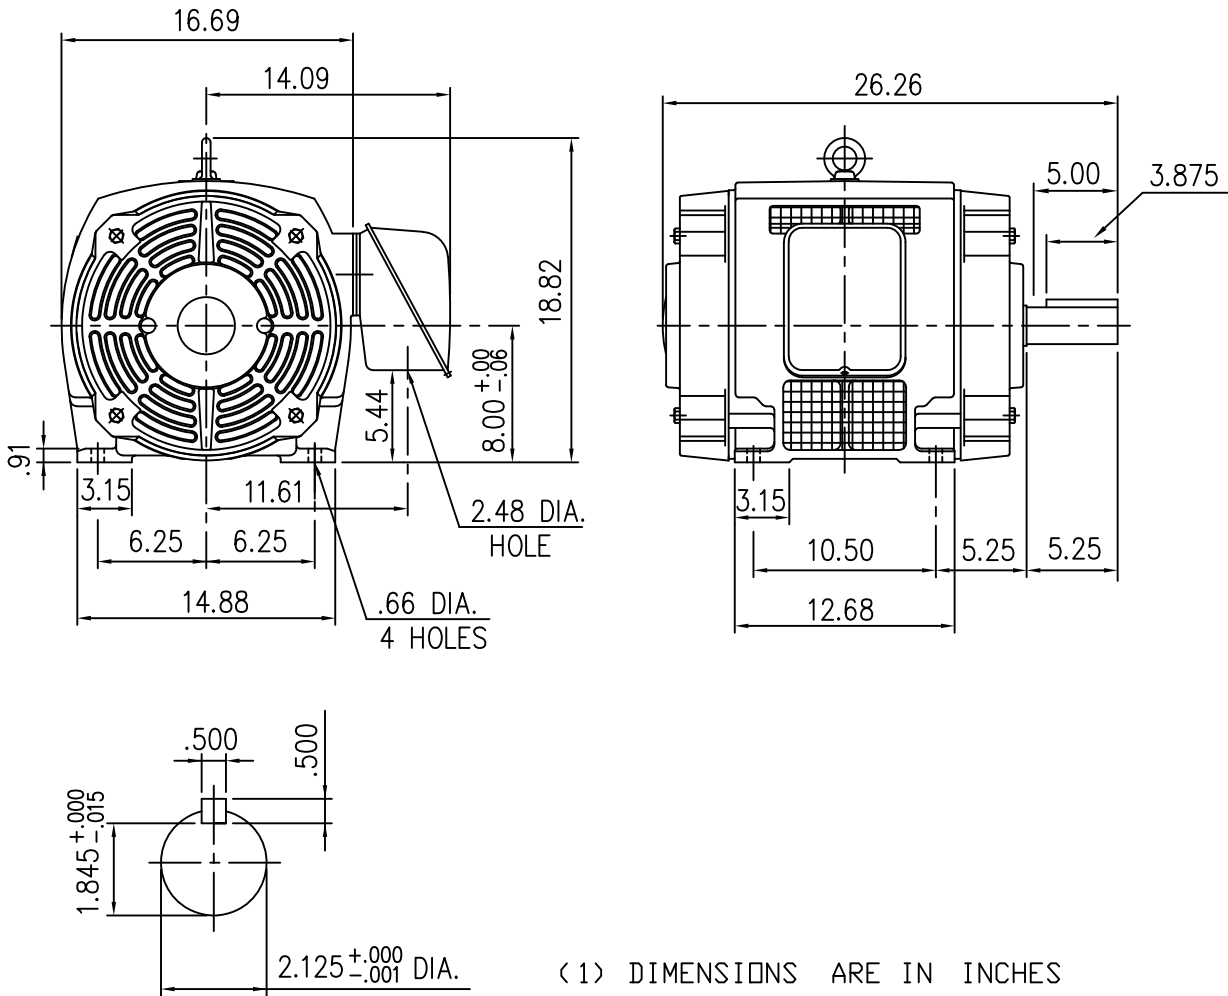

INDEX	SAS013490
REV. LEVEL	01
SHEET	1 OF 1

TOSHIBA/HOUSTON

OPEN DRIP-PROOF
HORIZONTAL FOOT-MOUNTED

Fr. 324T

- (1) DIMENSIONS ARE IN INCHES
- (2) DRIVE END BEARING 6312C3
OPPOSITE DRIVE END BEARING 6312C3
- (3) LEAD WIRE: 8 FEET LENGTH