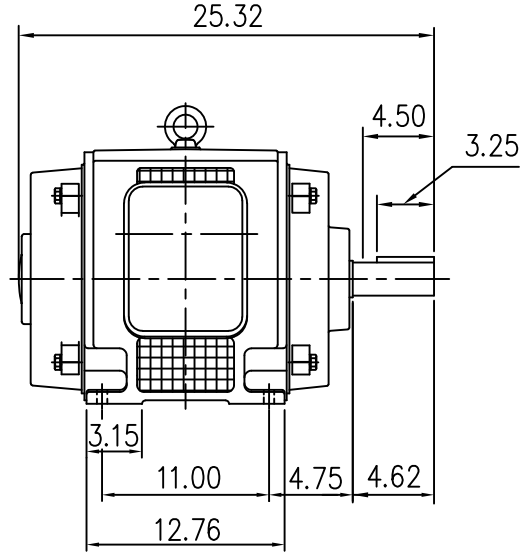

INDEX	SAS013489
REV. LEVEL	01
SHEET	1 OF 1

TOSHIBA/HOUSTON

OPEN DRIP-PROOF
HORIZONTAL FOOT-MOUNTED

Fr. 286T

- (1) DIMENSIONS ARE IN INCHES
- (2) DRIVE END BEARING 6312C3
OPPOSITE DRIVE END BEARING 6312C3
- (3) LEAD WIRE: 8 FEET LENGTH