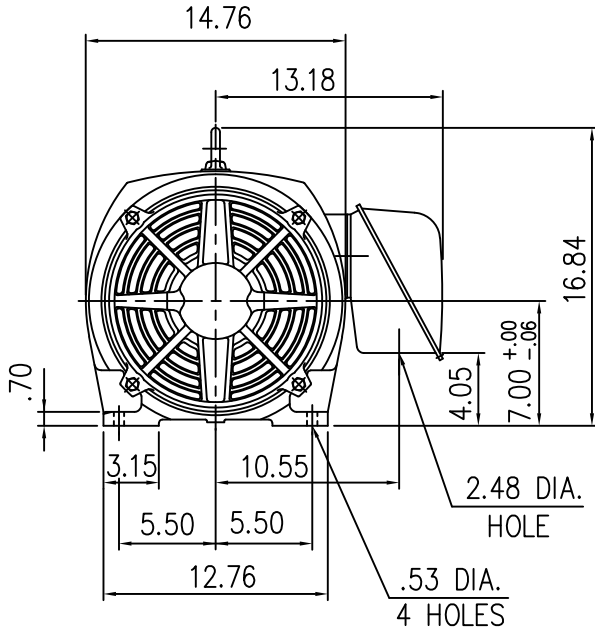

INDEX	SAS013489
REV. LEVEL	01
SHEET	1 OF 1

TOSHIBA/HOUSTON

OPEN DRIP-PROOF
HORIZONTAL FOOT-MOUNTED

Fr. 286T

- (1) DIMENSIONS ARE IN INCHES
- (2) DRIVE END BEARING 6312C3
OPPOSITE DRIVE END BEARING 6312C3
- (3) LEAD WIRE: 8 FEET LENGTH