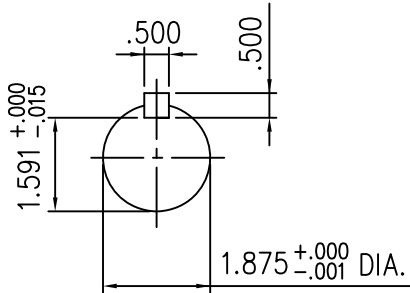

INDEX	SAS013489
REV. LEVEL	01
SHEET	1 OF 1

TOSHIBA/HOUSTON

OPEN DRIP-PROOF
HORIZONTAL FOOT-MOUNTED

Fr. 286T

- (1) DIMENSIONS ARE IN INCHES
- (2) DRIVE END BEARING 6312C3
OPPOSITE DRIVE END BEARING 6312C3
- (3) LEAD WIRE: 8 FEET LENGTH