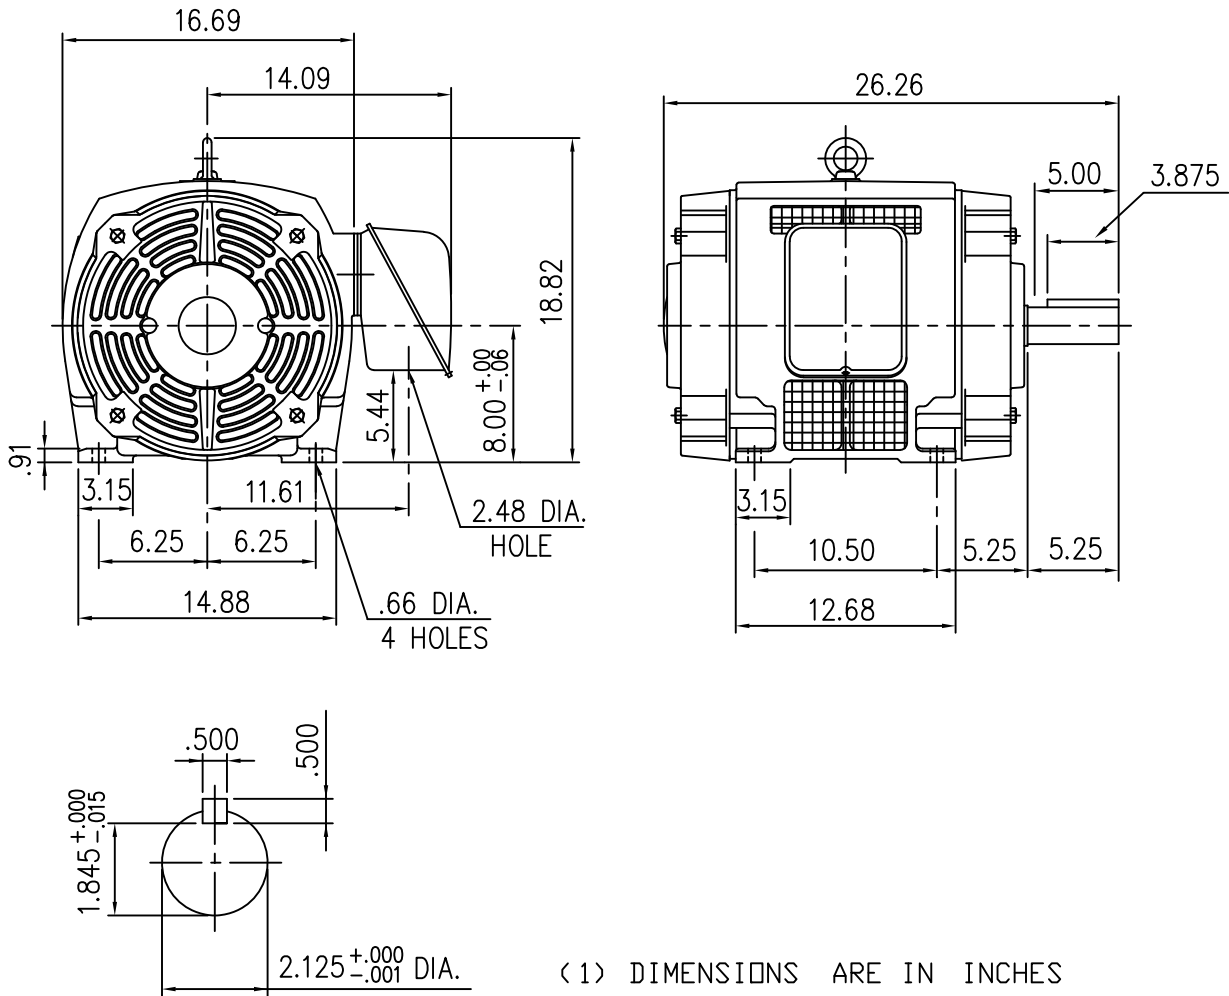

INDEX	SAS013490
REV. LEVEL	01
SHEET	1 OF 1

TOSHIBA/HOUSTON

OPEN DRIP-PROOF
HORIZONTAL FOOT-MOUNTED

Fr. 324T

- (1) DIMENSIONS ARE IN INCHES
- (2) DRIVE END BEARING 6312C3
OPPOSITE DRIVE END BEARING 6312C3
- (3) LEAD WIRE: 8 FEET LENGTH