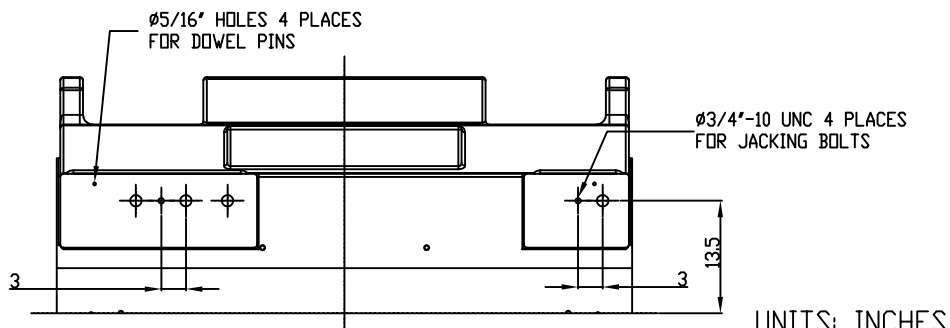

UNITS: INCHES