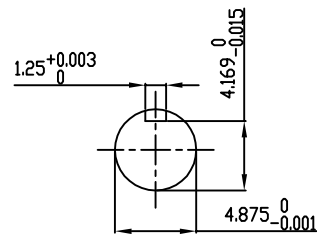

UNITS: INCHES