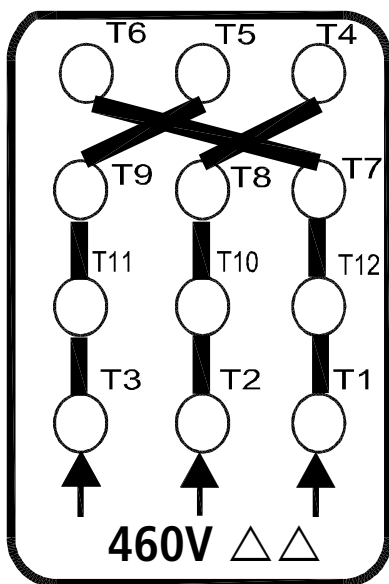

**\*2019 and newer models only\***

NEMA 213T-447T (Output up to and including 250HP)

\* Always refer to motor nameplate wiring diagram for confirmation

**\*Older models prior to 2019\***

NEMA 444T and up (Output starting 125HP and up)

\* Always refer to motor nameplate wiring diagram for confirmation