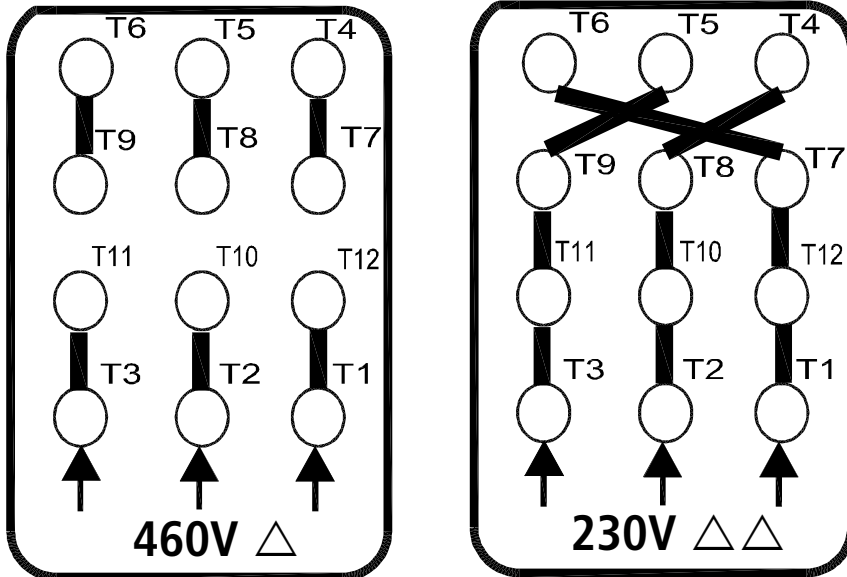

**\*2019 and newer models only\***

NEMA 213T-447T (Output up to and including 250HP)

\* Always refer to motor nameplate wiring diagram for confirmation

**\*Older models prior to 2019\***

NEMA 444T and up (Output starting 125HP and up)

\* Always refer to motor nameplate wiring diagram for confirmation