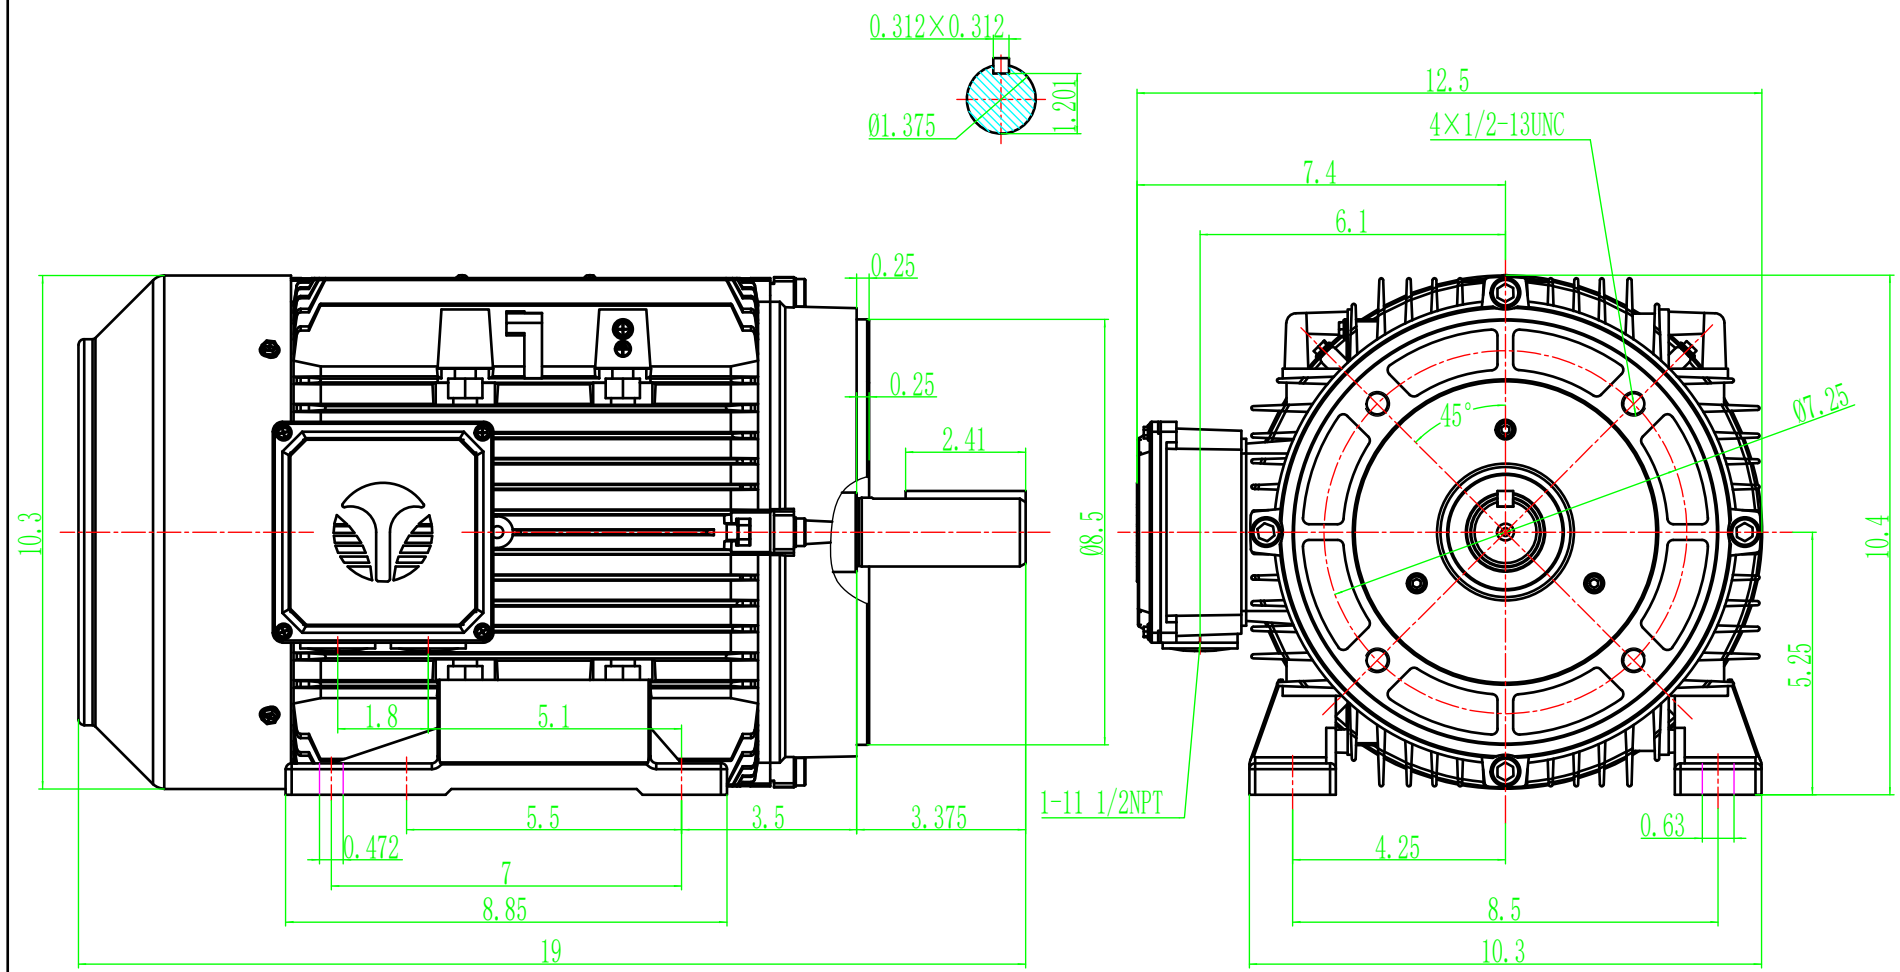

FRAME: HP: RPM: PHASE: VOLT: ENCL: FREQ: FLA: LRA:

	MODEL: NEMA210TC	SCALE: 1:2.5	DATE:	UNITS:
	REV.DESC:	VERSION:	REVISED:	BY:
	WWW.TECHTOPIND.COM			