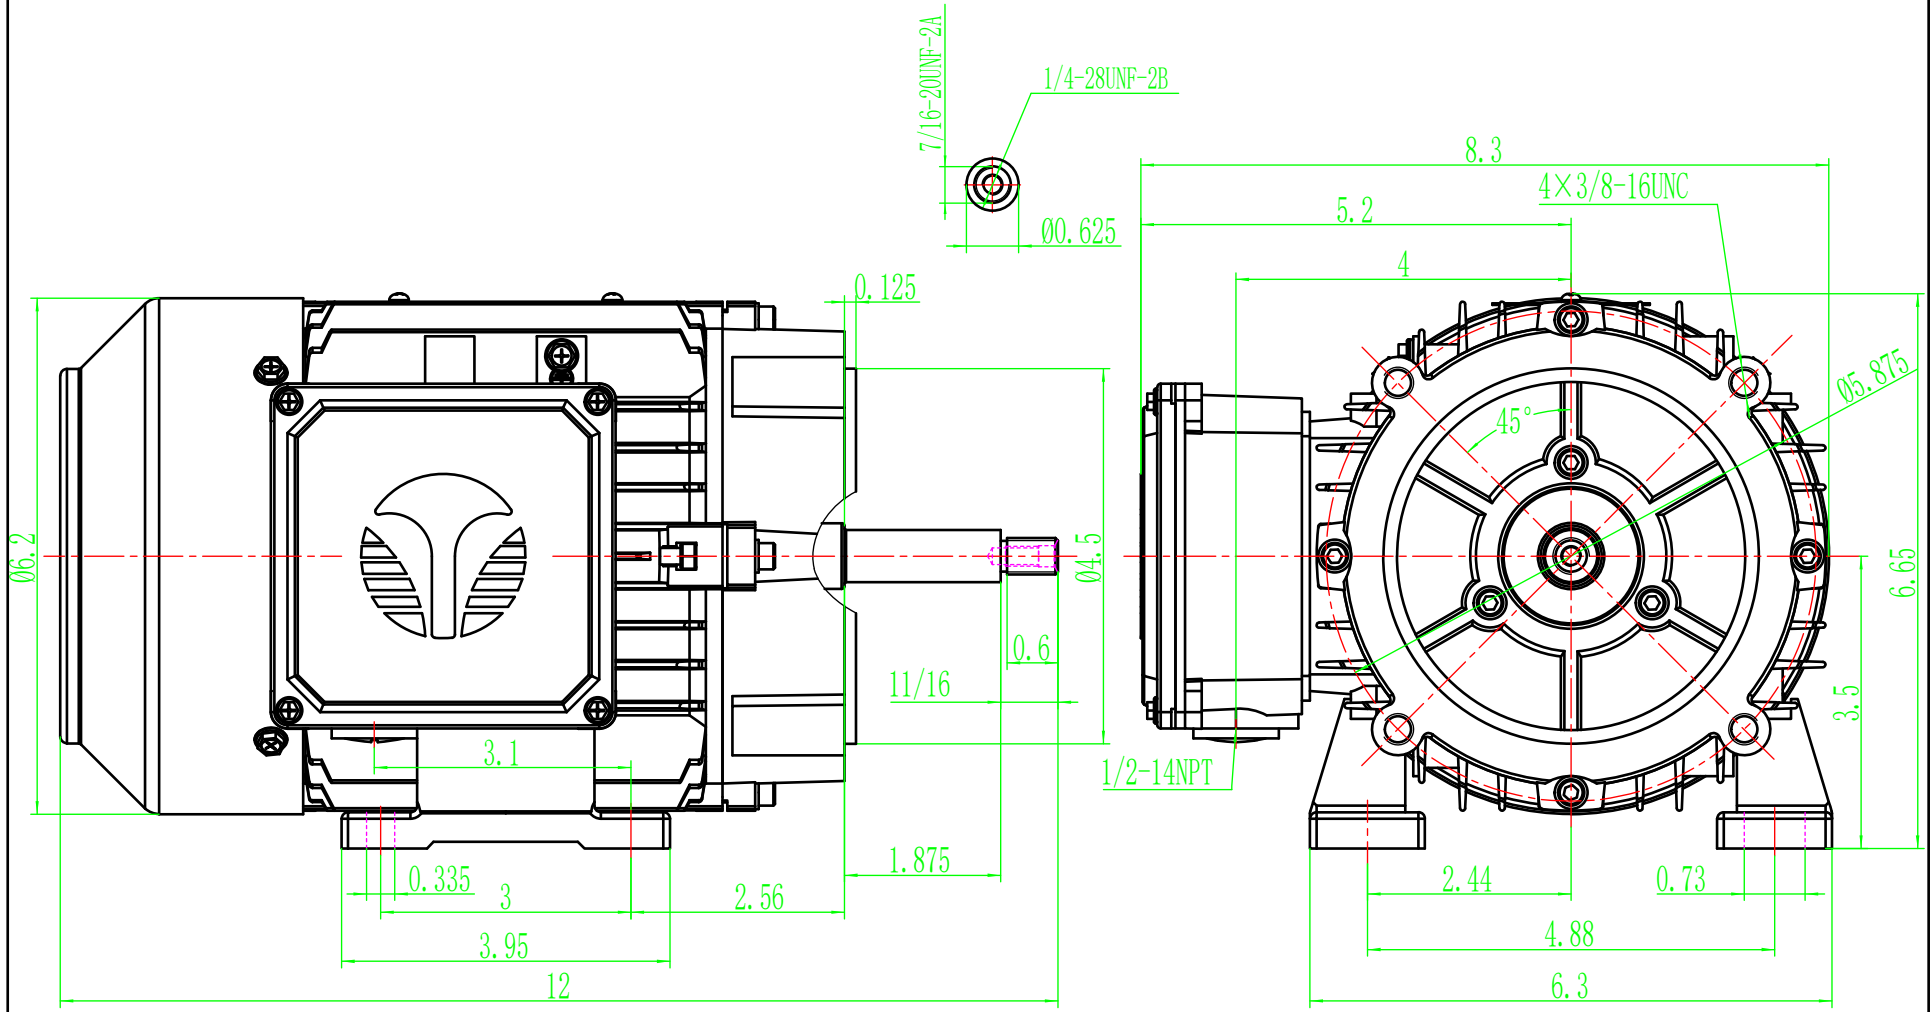

FRAME: HP: RPM: PHASE: VOLT: ENCL: FREQ: FLA: LRA:

MODEL: NEMA56J
 REV.DESC:

SCALE: 1:1.5
 DATE:
 VERSION:
 REVISED:

UNITS:
 BY:
 WWW.TECHTOPIND.COM