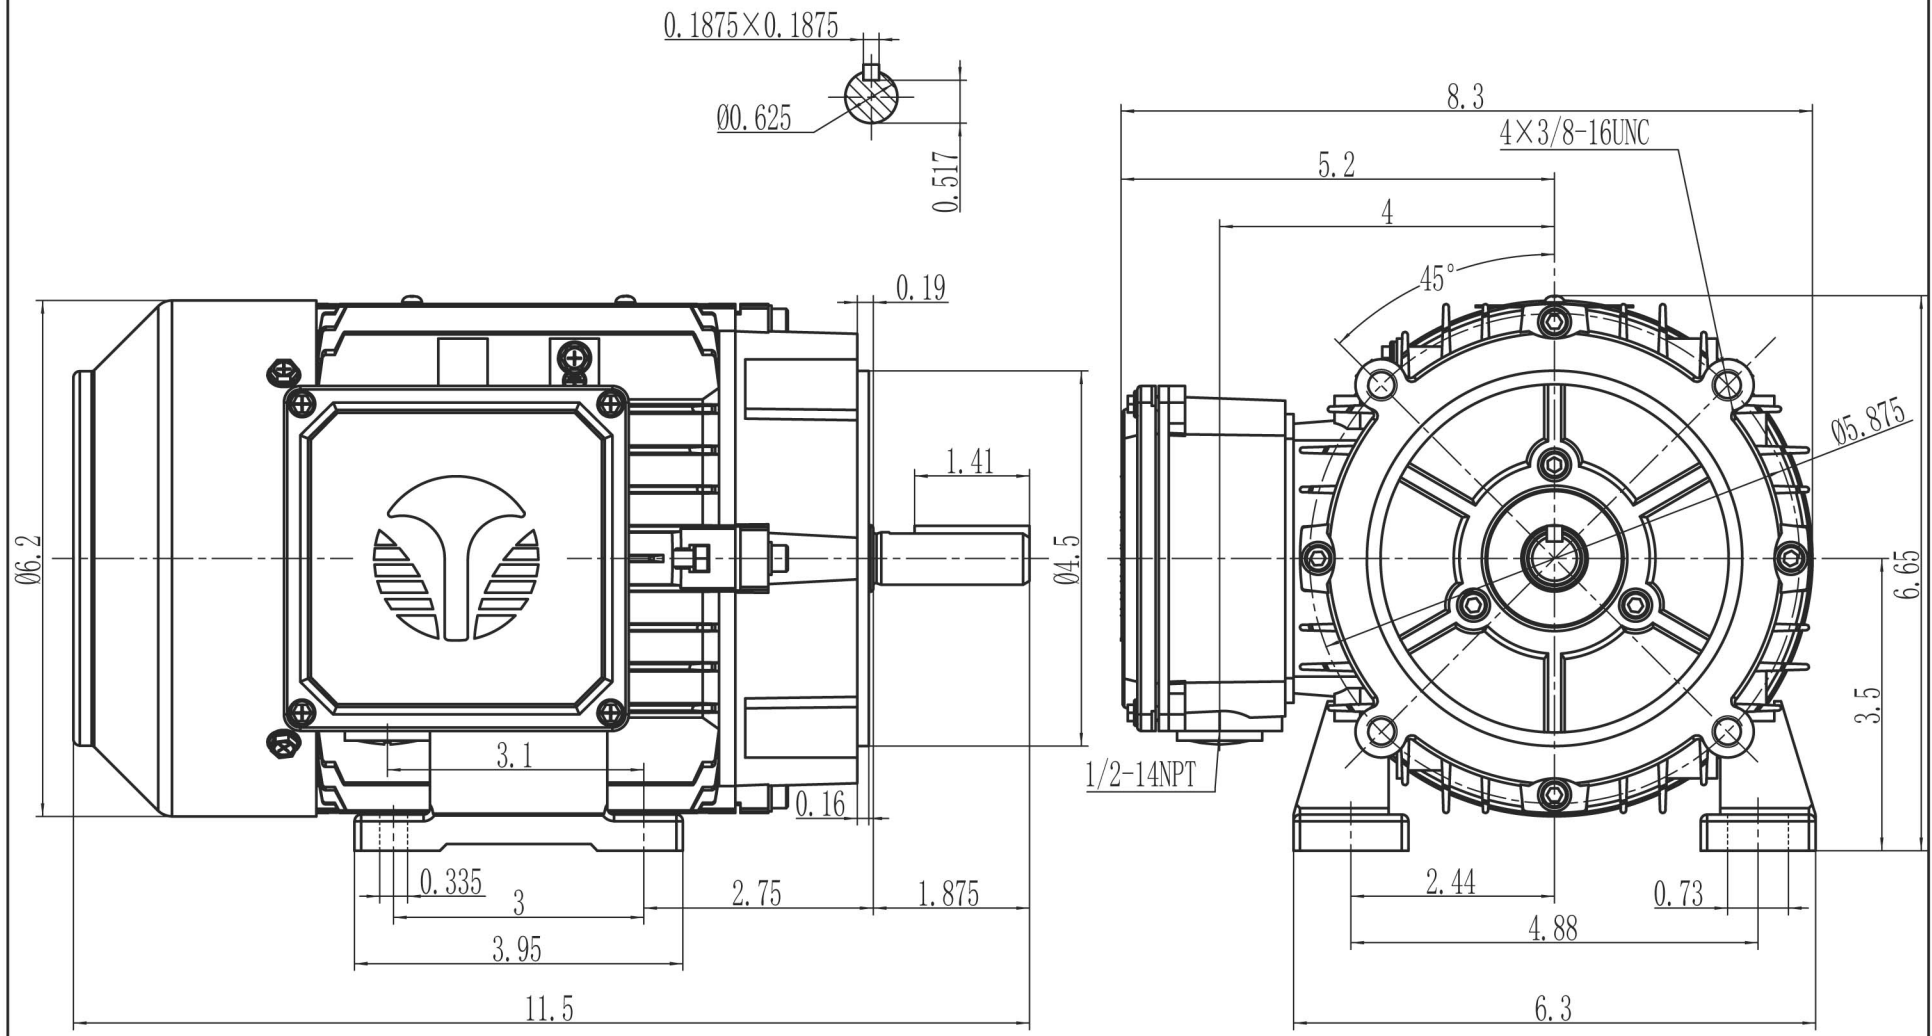

FRAME: HP: RPM: PHASE: VOLT: ENCL: FREQ: FLA: LRA:

MODEL:	NEMA56C	SCALE:	1:1.5	DATE:		UNITS:		
REV.DESC:		VERSION:		REVISED:		BY:		
							WWW.TECHTOPIND.COM	