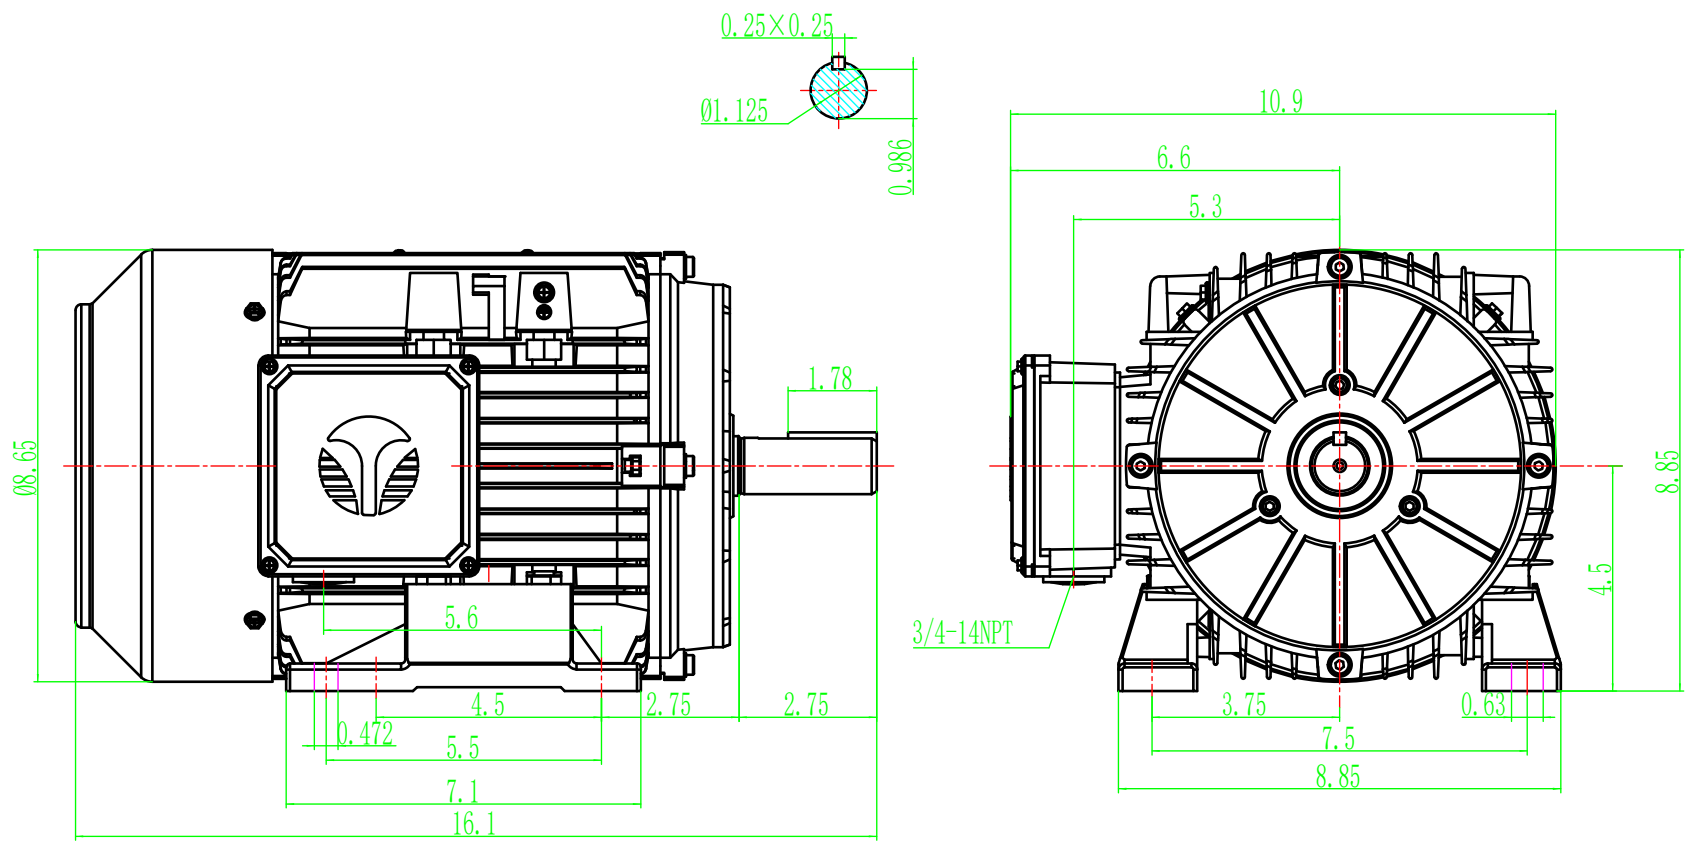

FRAME: HP: RPM: PHASE: VOLT: ENCL: FREQ: FLA: LRA:

MODEL: NEMA180T
REV.DESC:

SCALE: 1:2.5 DATE: UNITS:
VERSION: REVISED: BY:

WWW.TECHTOPIND.COM