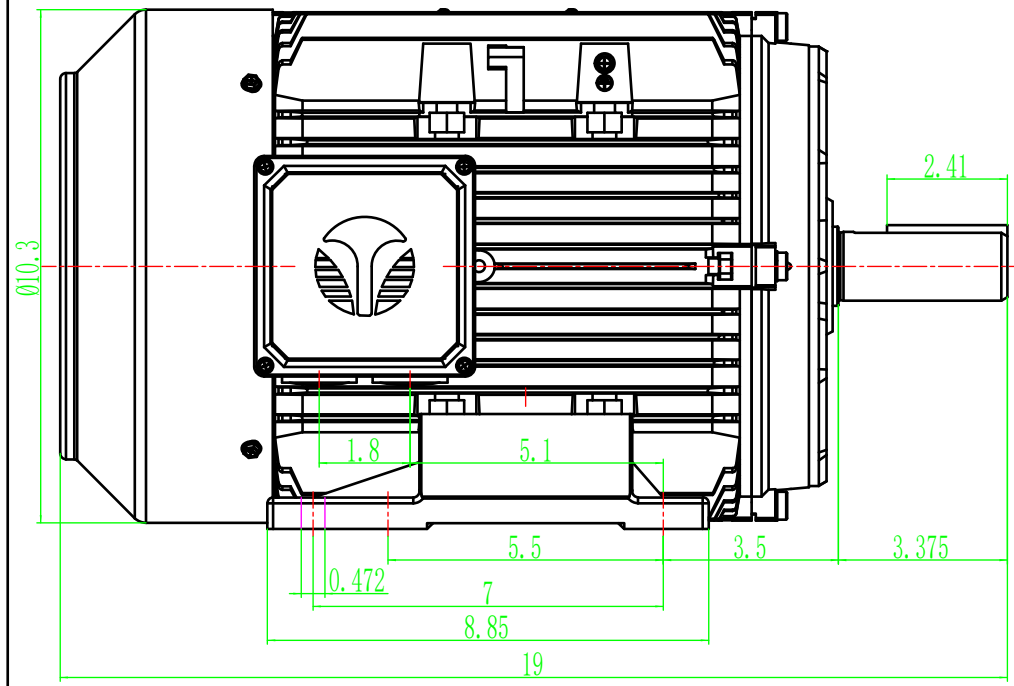

FRAME: HP: RPM: PHASE: VOLT: ENCL: FREQ: FLA: LRA:

MODEL: NEMA210T
REV.DESC:

SCALE: 1:2.5
DATE:
VERSION:
REVISED:

UNITS:
BY:
WWW.TECHTOPIND.COM