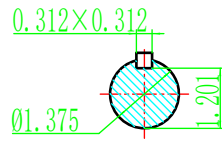

FRAME: HP: RPM: PHASE: VOLT: ENCL: FREQ: FLA: LRA:

MODEL: NEMA210T
REV.DESC:

SCALE: 1:2.5
DATE:
VERSION:
REVISED:

UNITS:
BY:
WWW.TECHTOPIND.COM