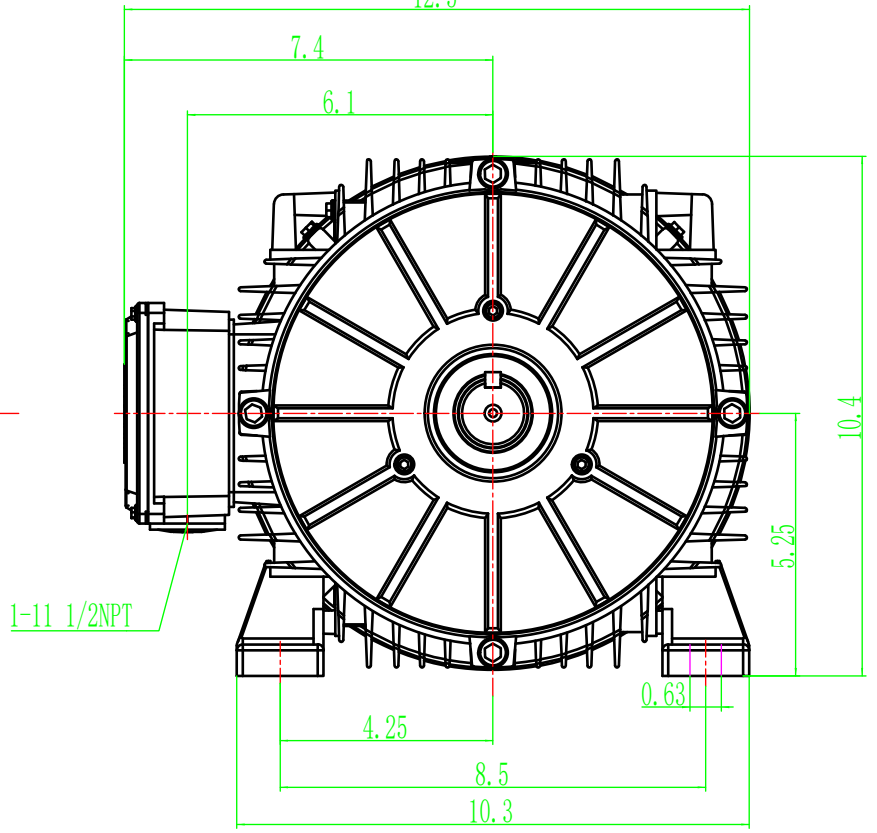

FRAME: HP: RPM: PHASE: VOLT: ENCL: FREQ: FLA: LRA:

MODEL: NEMA210T
REV.DESC:

SCALE: 1:2.5
DATE:
VERSION:
REVISED:

UNITS:
BY:
WWW.TECHTOPIND.COM