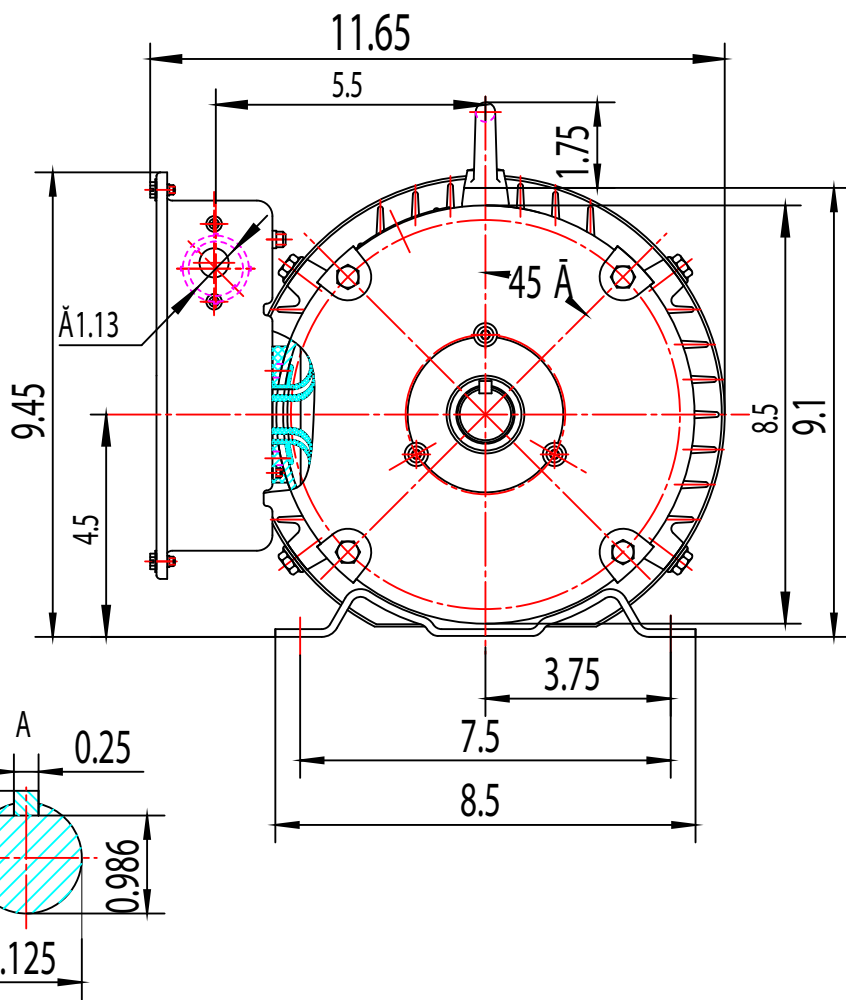

0.25SQ x 1.75KEY

|                        | "C"   |
|------------------------|-------|
| RD1-RS-TF-182T-4-B-B-3 | 16.95 |
| RD1-RS-TF-184T-4-B-B-5 | 18.3  |

## OUTLINE-180T FRAME SINGLE PHASE-TEFC