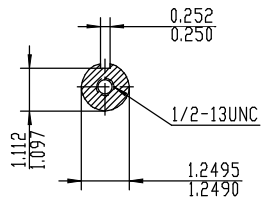

Model	2F	B	BG	C
284T	9.5	12.2	6.27	28.48
286T	9.5/11	13.7	6.77	29.98

 ShangHai HIMAK Electrical Machinery CO.,LTD		NEMA TEFC 280T JM			
		NO:	1HMY.010.JM005 CFC		
Design		Standard		STEP MARK	
Checker		Allow			
Auditing		Date			
		S	1:3	SRQT	Cast iron Motor