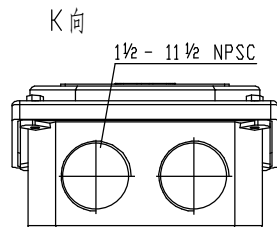

Model	2F	B	BG	C
284T	9.5	12.2	6.27	28.48
286T	9.5/11	13.7	6.77	29.98

 ShangHai HIMAK Electrical Machinery CO.,LTD		NEMA TEFC 280T JM			
		NO:	1HMY.010.JM005 CFC		
Design		Standard		STEP MARK	
Checker		Allow			
Auditing		Date			
		S	1:3	SRQT	Cast iron Motor