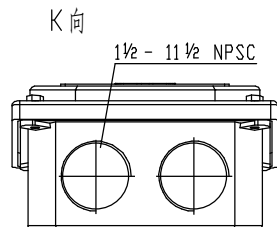

Model	2F	B	BG	C
284T	9.5	12.2	6.27	31.36
286T	9.5/11	13.7	6.77	32.86

 ShangHai HIMAK Electrical Machinery CO.,LTD		NEMA TEFC 280T JP		
		NO:	1HMY.010.JP005 CFC	
Design		Standard		STEP MARK
Checker		Allow		
Auditing		Date		
S				1:3
				Sort
				Cast iron Motor