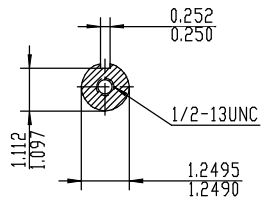

Model	2F	B	BG	C
284T	9.5	12.2	6.27	31.36
286T	9.5/11	13.7	6.77	32.86

 ShangHai HIMAK Electrical Machinery CO.,LTD		NEMA TEFC 280T JP		
		NO:	1HMY.010.JP005 CFC	
Design		Standard		STEP MARK
Checker		Allow		
Auditing		Date		
S				1:3
				Sort
				Cast iron Motor