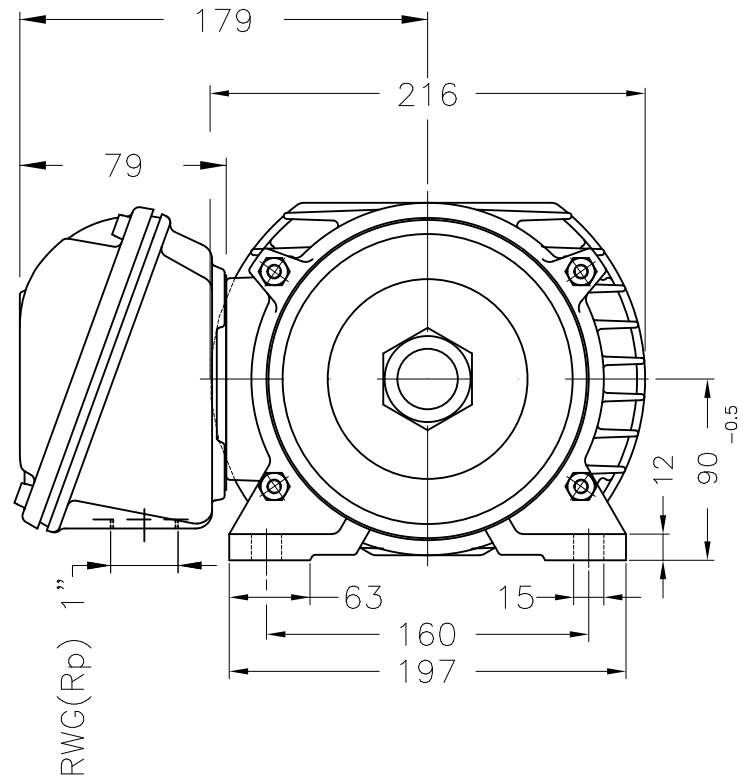

Dimensões em mm  
Dimensions in mm

THIS IS AN UPDATED REVISION, THE  
PREVIOUS ONE MUST BE DISREGARDED.

Grounding for leads 2-10 mm<sup>2</sup> / 14-7 AWG

Color RAL 7022  
Painting plan 207A  
Mounting B3R(D)

ECM	LOC	SUMMARY OF MODIFICATIONS			EXECUTED	CHECKED	RELEASED	DATE	VER
EXECUTED	USERADMIN		THREE PHASE SAW ARBOR MOTOR						
CHECKED			FRAME 90L/MS IP54 TEFC						
RELEASED			WEG code: 10653808						
REL DT	24.07.2017	WMO	Jaragua do Sul	Product Engineering	SHEET	1 / 1			

10 HP    02 Poles    60Hz