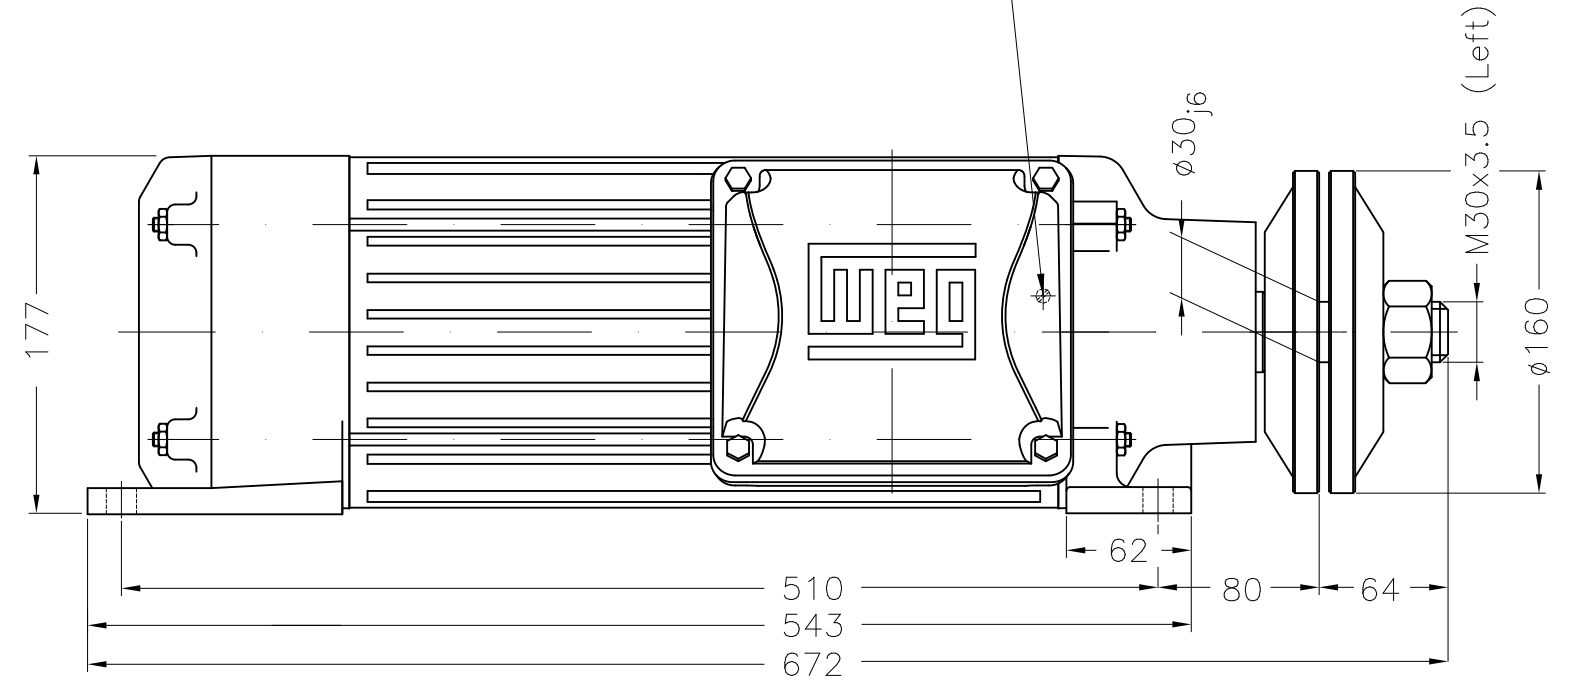

Dimensões em mm  
Dimensions in mm

THIS IS AN UPDATED REVISION, THE  
PREVIOUS ONE MUST BE DISREGARDED.

Grounding for leads 2-10 mm<sup>2</sup> / 14-7 AWG

Color RAL 7022  
Painting plan 207A  
Mounting B3R(D)

ECM	LOC	SUMMARY OF MODIFICATIONS			EXECUTED	CHECKED	RELEASED	DATE	VER
EXECUTED	USERADMIN		THREE PHASE SAW ARBOR MOTOR						
CHECKED			FRAME 90L/MS IP54 TEFC						
RELEASED			WEG code: 10653808						
REL DT	24.07.2017	WMO	Jaragua do Sul	Product Engineering	SHEET	1 / 1			