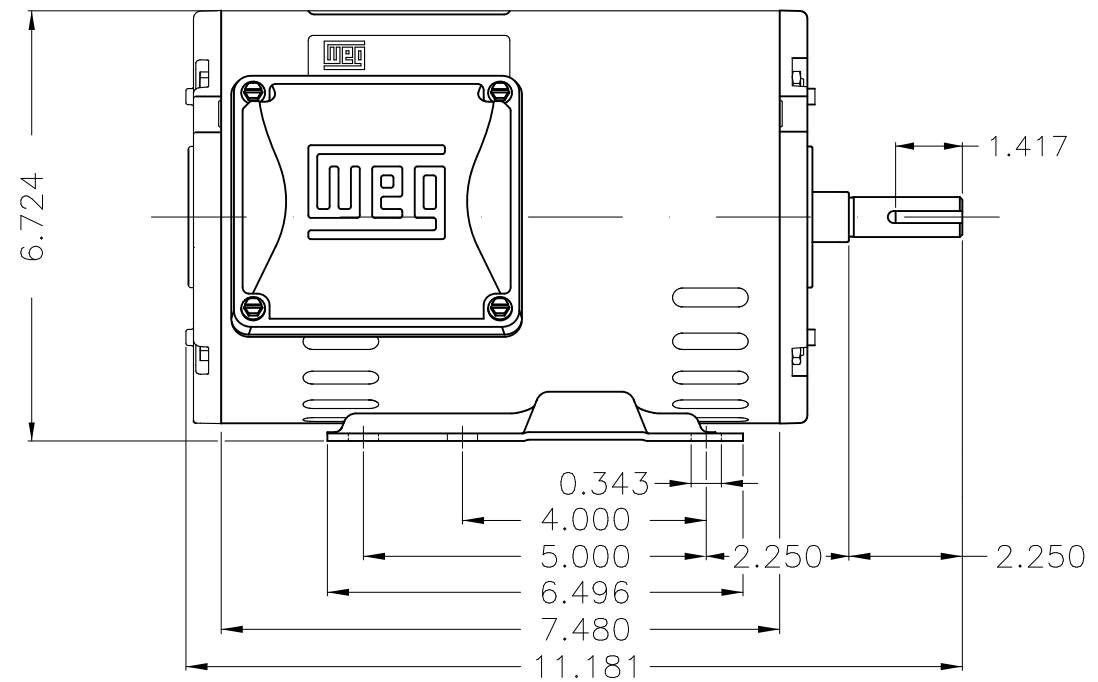

Dimensões em polegada  
Dimensions in inches

THIS IS AN UPDATED REVISION, THE  
PREVIOUS ONE MUST BE DISREGARDED.

Color Munsell N 1 matte black  
Painting plan 207N  
Mounting F-1/B3R(D)

ECM	LOC	SUMMARY OF MODIFICATIONS	EXECUTED	CHECKED	RELEASED	DATE	VER
EXECUTED	USERADMIN	THREE PHASE ODP ROLLED STEEL NEMA PREM.					
CHECKED		FRAME 143/5T ODP					
RELEASED		WEG code: 12682569					
REL DT	24.07.2017	WMO Jaragua do Sul	Product Engineering	SHEET	1 / 1		

1 HP 04 Poles 60Hz

A