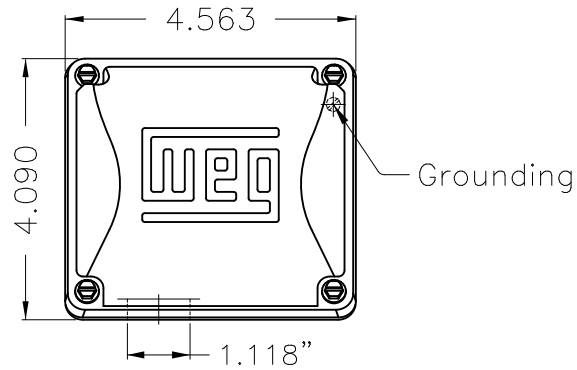

Dimensões em polegada  
Dimensions in inches

THIS IS AN UPDATED REVISION, THE  
PREVIOUS ONE MUST BE DISREGARDED.

Color Munsell N 1 matte black  
Painting plan 207N  
Mounting F-1/B3R(D)

ECM	LOC	SUMMARY OF MODIFICATIONS	EXECUTED	CHECKED	RELEASED	DATE	VER
EXECUTED	USERADMIN	THREE PHASE ODP ROLLED STEEL NEMA PREM.					
CHECKED		FRAME 143/5T ODP					
RELEASED		WEG code: 12682569					
REL DT	24.07.2017	WMO Jaragua do Sul	Product Engineering	SHEET	1 / 1		

1 HP 04 Poles 60Hz

A