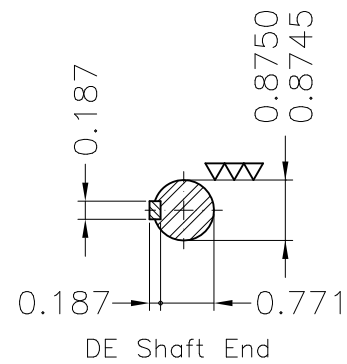

Dimensões em polegada  
Dimensions in inches

THIS IS AN UPDATED REVISION, THE  
PREVIOUS ONE MUST BE DISREGARDED.

Color Munsell N 1 matte black  
Painting plan 207N  
Mounting F-1/B3R(D)

ECM	LOC	SUMMARY OF MODIFICATIONS	EXECUTED	CHECKED	RELEASED	DATE	VER
EXECUTED	USERADMIN	THREE PHASE ODP ROLLED STEEL NEMA PREM.					
CHECKED		FRAME 143/5T ODP					
RELEASED		WEG code: 12682569					
REL DT	24.07.2017	WMO Jaragua do Sul	Product Engineering	SHEET	1 / 1		

1 HP 04 Poles 60Hz

A