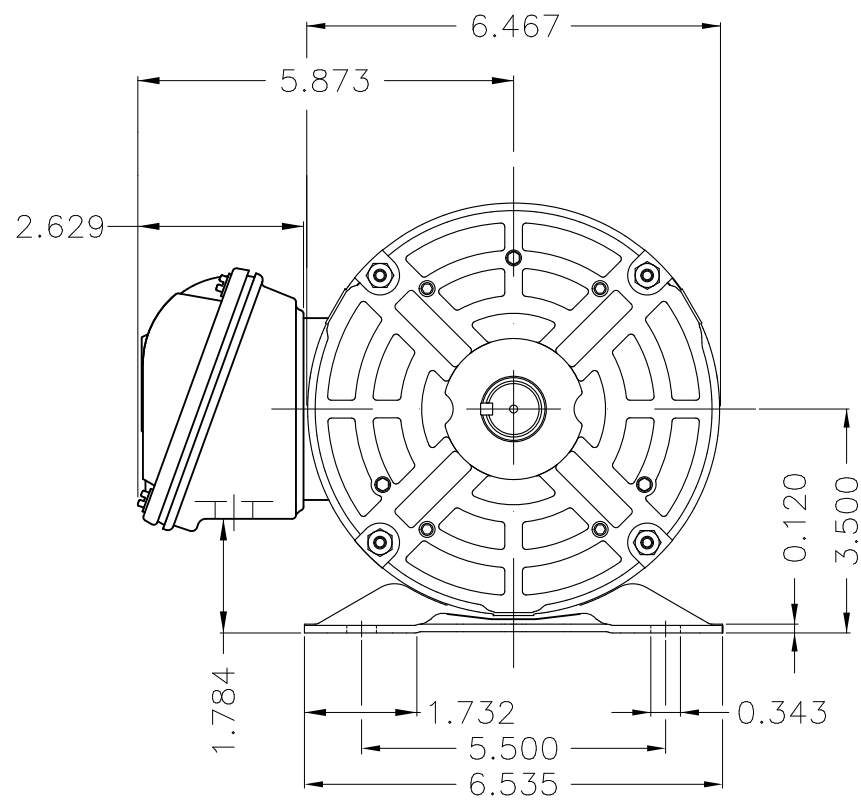

Dimensões em polegada  
Dimensions in inches

THIS IS AN UPDATED REVISION, THE  
PREVIOUS ONE MUST BE DISREGARDED.

Color Munsell N 1 matte black  
Painting plan 207N  
Mounting F-1/B3R(D)

ECM	LOC	SUMMARY OF MODIFICATIONS	EXECUTED	CHECKED	RELEASED	DATE	VER
EXECUTED	USERADMIN	THREE PHASE ODP ROLLED STEEL NEMA PREM.					
CHECKED		FRAME 143/5T ODP					
RELEASED		WEG code: 12682569					
REL DT	24.07.2017	WMO Jaragua do Sul	Product Engineering	SHEET	1 / 1		

1 HP 04 Poles 60Hz

A