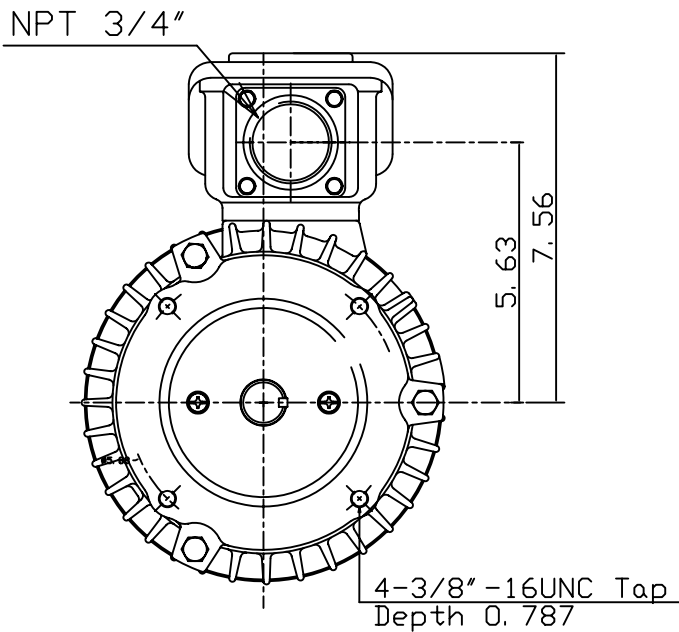

DATE
JULY 15, 2004
CATALOG NO.
NV1/54C

OUTLINE DIMENSIONS
3-PHASE INDUCTION MOTOR

MOTOR TYPE:
AEVANE
FRAME NO. 145TC

Pole	HP	KW	Hz	VOLT	Syn. Speed RPM
4	1.5	1	60	230/460	1800

Ins	Rating	Dimension in	Approx Weight	Bearings
F	CONT.	INCHES	55 lbs.	DE: 6205ZZ NDE: 6205ZZ

Totally Enclosed Fan-Cooled Vertical Type. Squirrel-Cage Rotor.

DWN.	J. Y. WU	10-05-00
CHKD.	C. S. LO	10-13-00
APPD.	Y. B. HUANG	10-13-00

TECO Westinghouse

DWG NO.
31049U568010