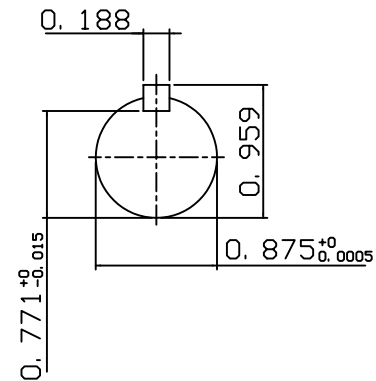

DATE
JULY 15, 2004
CATALOG NO.
NV1/54C

OUTLINE DIMENSIONS
3-PHASE INDUCTION MOTOR

MOTOR TYPE:
AEVANE
FRAME NO. 145TC

Pole	HP	KW	Hz	VOLT	Syn. Speed RPM
4	1.5	1	60	230/460	1800

Ins	Rating	Dimension in	Approx Weight	Bearings
F	CONT.	INCHES	55 lbs.	DE: 6205ZZ NDE: 6205ZZ

Totally Enclosed Fan-Cooled Vertical Type. Squirrel-Cage Rotor.

DWN.	J. Y. WU	10-05-00
CHKD.	C. S. LO	10-13-00
APPD.	Y. B. HUANG	10-13-00

TECO Westinghouse

DWG NO.
31049U568010