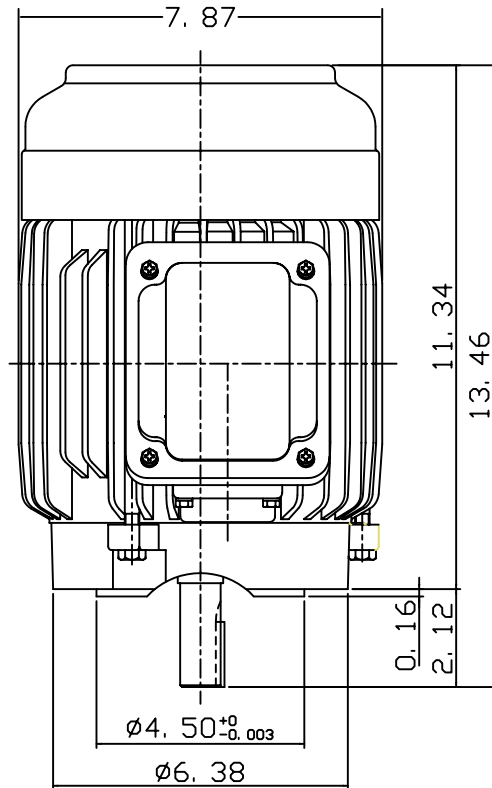

DATE
JULY 15, 2004
CATALOG NO.
NV1/54C

OUTLINE DIMENSIONS
3-PHASE INDUCTION MOTOR

MOTOR TYPE:
AEVANE
FRAME NO. 145TC

Pole	HP	KW	Hz	VOLT	Syn. Speed RPM
4	1.5	1	60	230/460	1800

Ins	Rating	Dimension in	Approx Weight	Bearings
F	CONT.	INCHES	55 lbs.	DE: 6205ZZ NDE: 6205ZZ

Totally Enclosed Fan-Cooled Vertical Type. Squirrel-Cage Rotor.

DWN.	J. Y. WU	10-05-00
CHKD.	C. S. LO	10-13-00
APPD.	Y. B. HUANG	10-13-00

TECO Westinghouse

DWG NO.
31049U568010