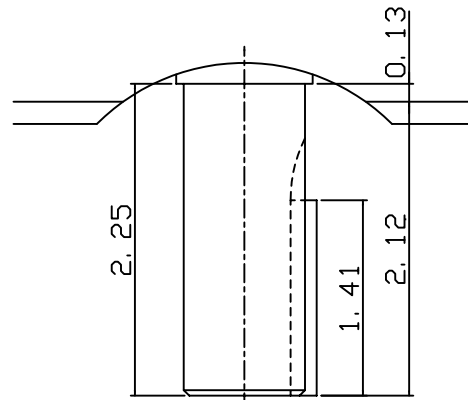

DATE
JULY 15, 2004
CATALOG NO.
NV1/54C

OUTLINE DIMENSIONS
3-PHASE INDUCTION MOTOR

MOTOR TYPE:
AEVANE
FRAME NO. 145TC

Pole	HP	KW	Hz	VOLT	Syn. Speed RPM
4	1.5	1	60	230/460	1800

Ins	Rating	Dimension in	Approx Weight	Bearings
F	CONT.	INCHES	55 lbs.	DE: 6205ZZ NDE: 6205ZZ

Totally Enclosed Fan-Cooled Vertical Type. Squirrel-Cage Rotor.

DWN.	J. Y. WU	10-05-00
CHKD.	C. S. LO	10-13-00
APPD.	Y. B. HUANG	10-13-00

TECO Westinghouse

DWG NO.
31049U568010