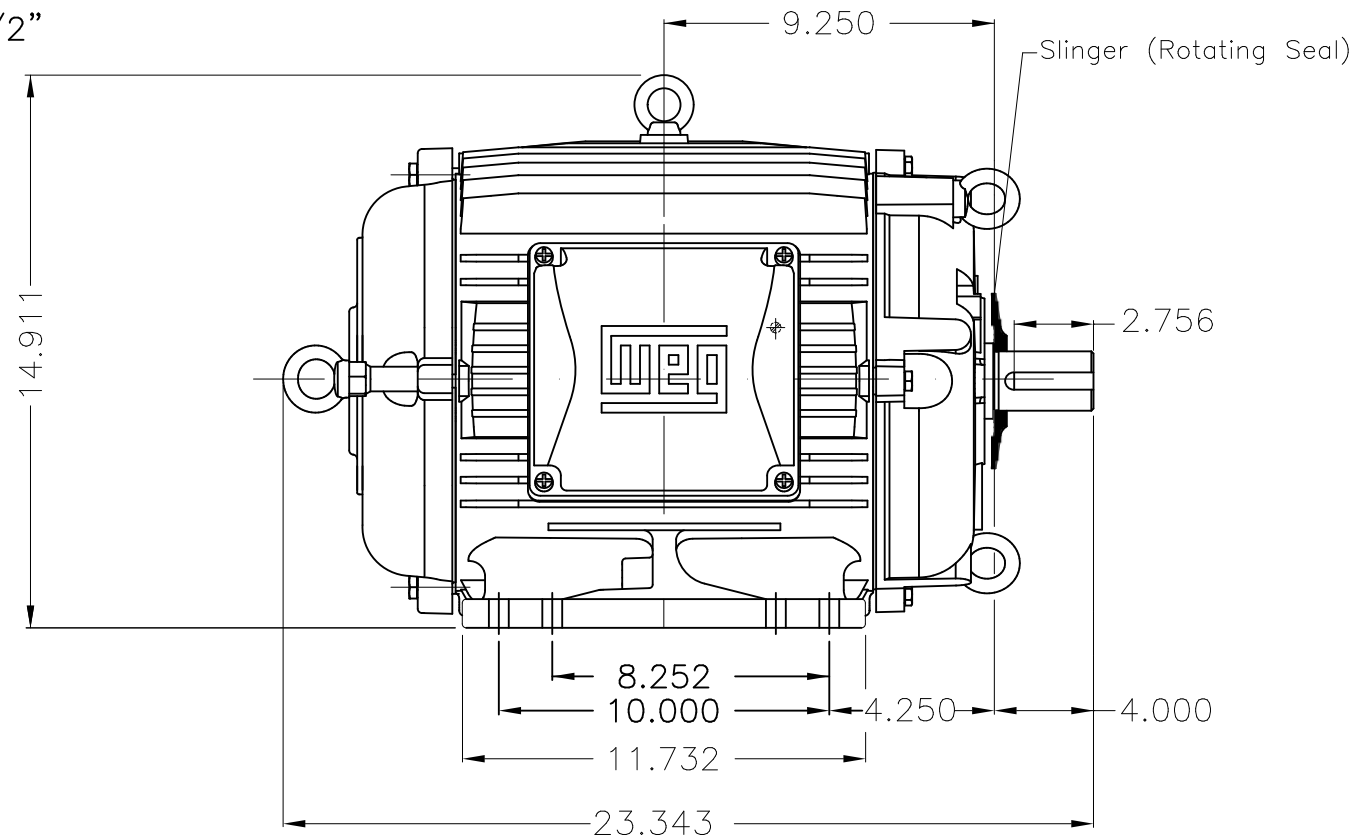

Dimensões em polegada
Dimensions in inches

THIS IS AN UPDATED REVISION, THE
PREVIOUS ONE MUST BE DISREGARDED.

Grounding for leads 5.2–25 mm² / 10–4 AWG

Slinger (Rotating Seal)

Without fan
Without fan cover
Color RAL 5009
Painting plan 202E
Mounting B3R(D)

ECM	LOC	SUMMARY OF MODIFICATIONS			EXECUTED	CHECKED	RELEASED	DATE	VER
EXECUTED	USERADMIN	 THREE PH W22 MOTOR COOLING TOWER NEMA EF FRAME 254/6T IP55 TEAO WEG code: 12128171							
CHECKED									
RELEASED									
REL DT	24.07.2017	WMO	Jaragua do Sul	Product Engineering	SHEET	1 / 1			