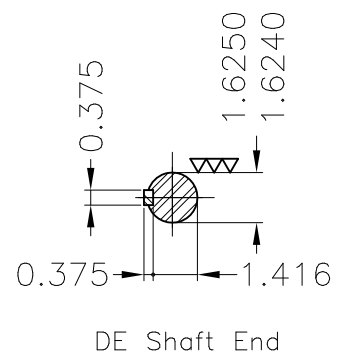

Dimensões em polegada
Dimensions in inches

THIS IS AN UPDATED REVISION, THE
PREVIOUS ONE MUST BE DISREGARDED.

Grounding for leads 5.2–25 mm² / 10–4 AWG

Slinger (Rotating Seal)

Without fan
Without fan cover
Color RAL 5009
Painting plan 202E
Mounting B3R(D)

ECM	LOC	SUMMARY OF MODIFICATIONS			EXECUTED	CHECKED	RELEASED	DATE	VER
EXECUTED	USERADMIN	 THREE PH W22 MOTOR COOLING TOWER NEMA EF FRAME 254/6T IP55 TEAO WEG code: 12128171							
CHECKED									
RELEASED									
REL DT	24.07.2017	WMO	Jaragua do Sul	Product Engineering	SHEET	1 / 1			