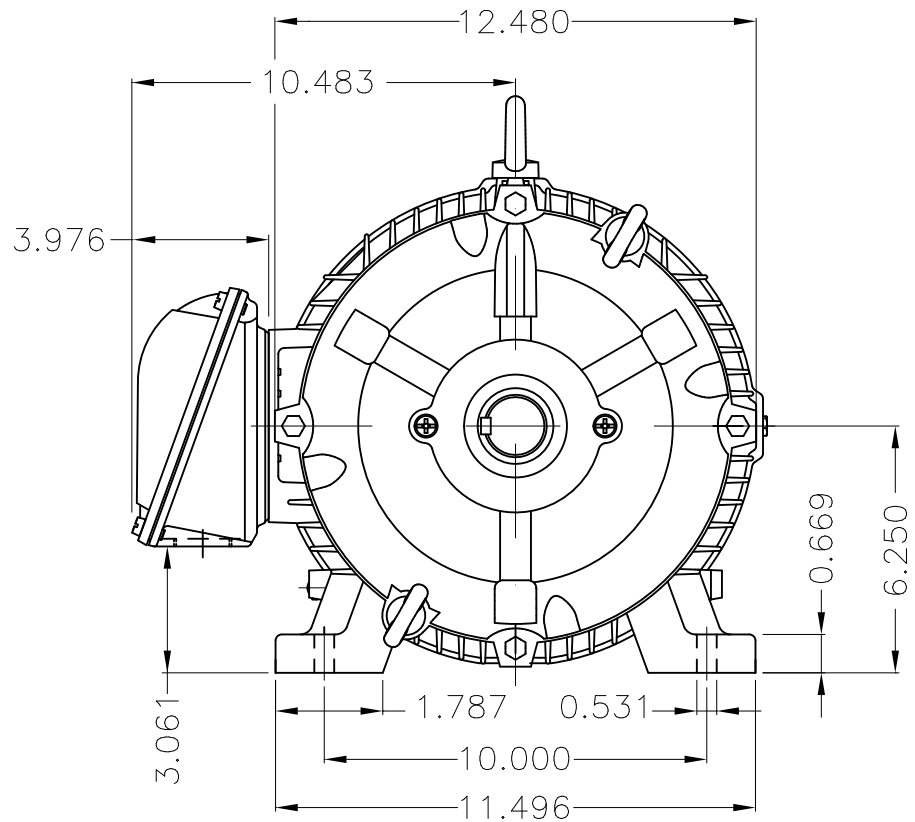

Dimensões em polegada
Dimensions in inches

THIS IS AN UPDATED REVISION, THE
PREVIOUS ONE MUST BE DISREGARDED.

Grounding for leads 5.2–25 mm² / 10–4 AWG

Slinger (Rotating Seal)

Without fan
Without fan cover
Color RAL 5009
Painting plan 202E
Mounting B3R(D)

ECM	LOC	SUMMARY OF MODIFICATIONS			EXECUTED	CHECKED	RELEASED	DATE	VER
EXECUTED	USERADMIN	 THREE PH W22 MOTOR COOLING TOWER NEMA EF FRAME 254/6T IP55 TEAO WEG code: 12128171							
CHECKED									
RELEASED									
REL DT	24.07.2017	WMO	Jaragua do Sul	Product Engineering	SHEET	1 / 1			