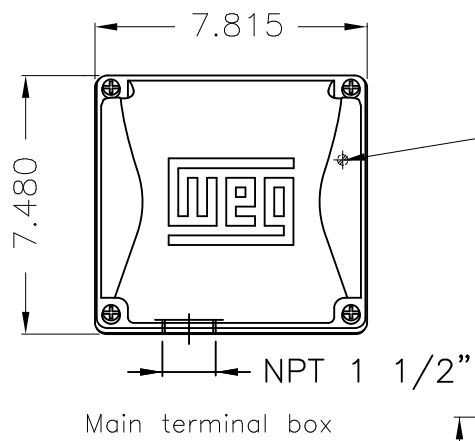

Dimensões em polegada
Dimensions in inches

THIS IS AN UPDATED REVISION, THE
PREVIOUS ONE MUST BE DISREGARDED.

Grounding for leads 5.2–25 mm² / 10–4 AWG

Slinger (Rotating Seal)

Without fan
Without fan cover
Color RAL 5009
Painting plan 202E
Mounting B3R(D)

ECM	LOC	SUMMARY OF MODIFICATIONS			EXECUTED	CHECKED	RELEASED	DATE	VER
EXECUTED	USERADMIN	 THREE PH W22 MOTOR COOLING TOWER NEMA EF FRAME 254/6T IP55 TEAO WEG code: 12128171							
CHECKED									
RELEASED									
REL DT	24.07.2017	WMO	Jaragua do Sul	Product Engineering	SHEET	1 / 1			