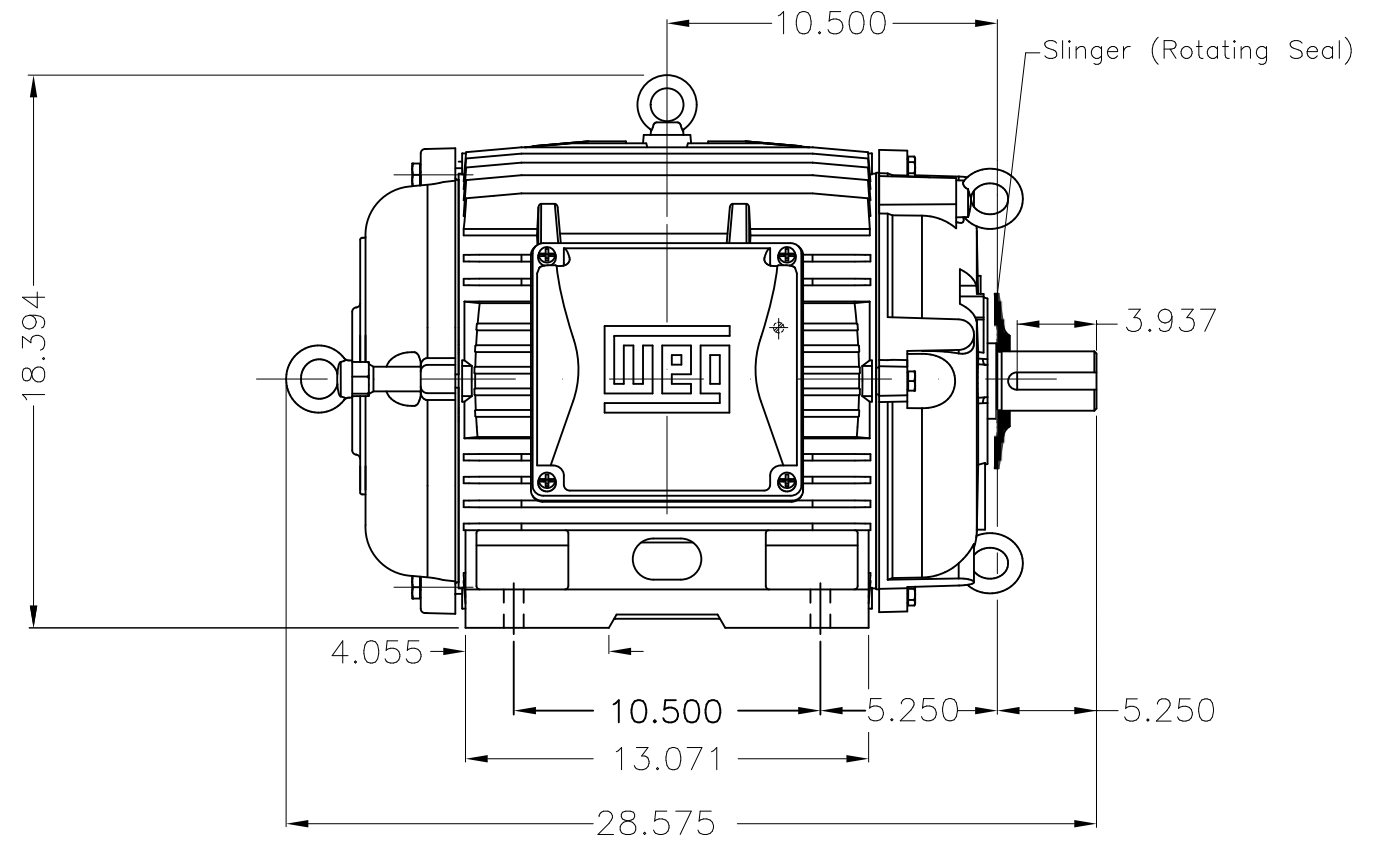

Dimensões em polegada
Dimensions in inches

THIS IS AN UPDATED REVISION, THE
PREVIOUS ONE MUST BE DISREGARDED.

Without fan
Without fan cover
Color RAL 5009
Painting plan 202E
Mounting B3R(D)

ECM	LOC	SUMMARY OF MODIFICATIONS	EXECUTED	CHECKED	RELEASED	DATE	VER
EXECUTED	USERADMIN	THREE PH W22 MOTOR COOLING TOWER NEMA EF					
CHECKED		FRAME 324T IP55 TEAO					
RELEASED		WEG code: 12126280					
REL DT	24.07.2017	WMO Jaragua do Sul	Product Engineering	SHEET	1 / 1		

25 HP 06 Poles 60Hz

A