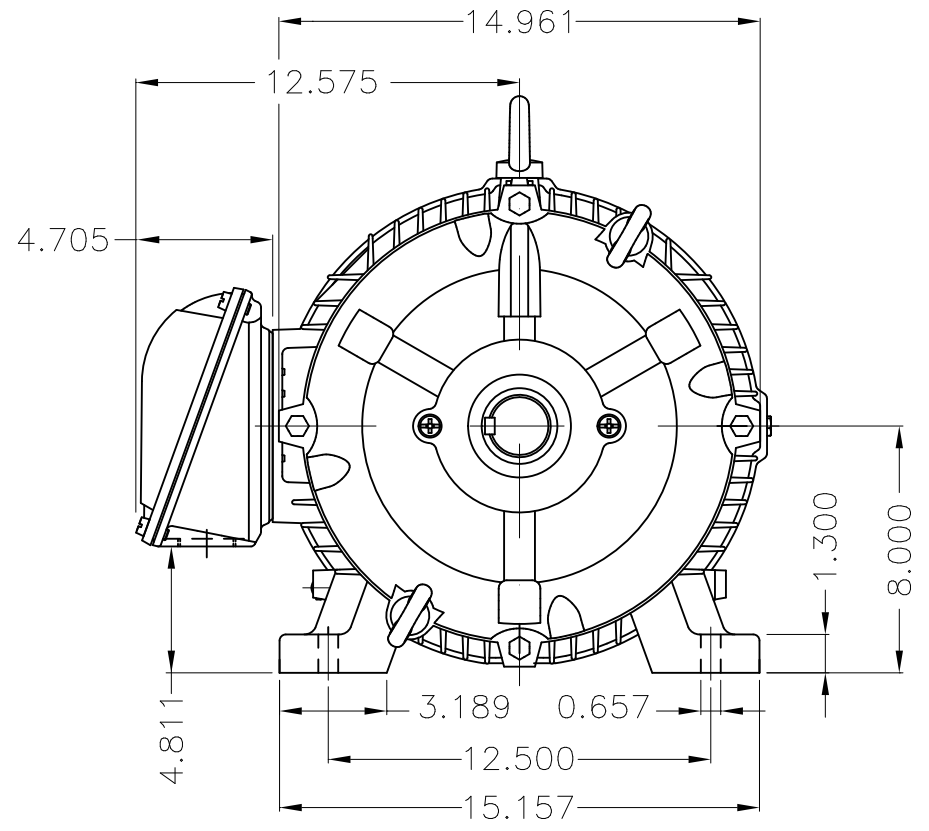

Dimensões em polegada
Dimensions in inches

THIS IS AN UPDATED REVISION, THE
PREVIOUS ONE MUST BE DISREGARDED.

Without fan
Without fan cover
Color RAL 5009
Painting plan 202E
Mounting B3R(D)

ECM	LOC	SUMMARY OF MODIFICATIONS	EXECUTED	CHECKED	RELEASED	DATE	VER
EXECUTED	USERADMIN	THREE PH W22 MOTOR COOLING TOWER NEMA EF					
CHECKED		FRAME 324T IP55 TEAO					
RELEASED		WEG code: 12126280					
REL DT	24.07.2017	WMO Jaragua do Sul	Product Engineering	SHEET	1 / 1		

25 HP 06 Poles 60Hz

A