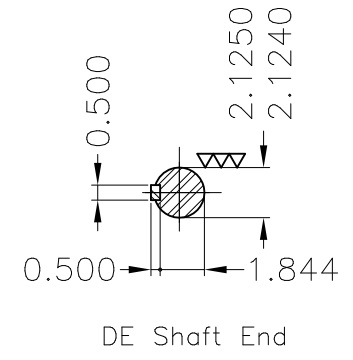

Dimensões em polegada
Dimensions in inches

THIS IS AN UPDATED REVISION, THE
PREVIOUS ONE MUST BE DISREGARDED.

Without fan
Without fan cover
Color RAL 5009
Painting plan 202E
Mounting B3R(D)

ECM	LOC	SUMMARY OF MODIFICATIONS	EXECUTED	CHECKED	RELEASED	DATE	VER
EXECUTED	USERADMIN	THREE PH W22 MOTOR COOLING TOWER NEMA EF					
CHECKED		FRAME 324T IP55 TEAO					
RELEASED		WEG code: 12126280					
REL DT	24.07.2017	WMO Jaragua do Sul	Product Engineering	SHEET	1 / 1		

25 HP 06 Poles 60Hz

A