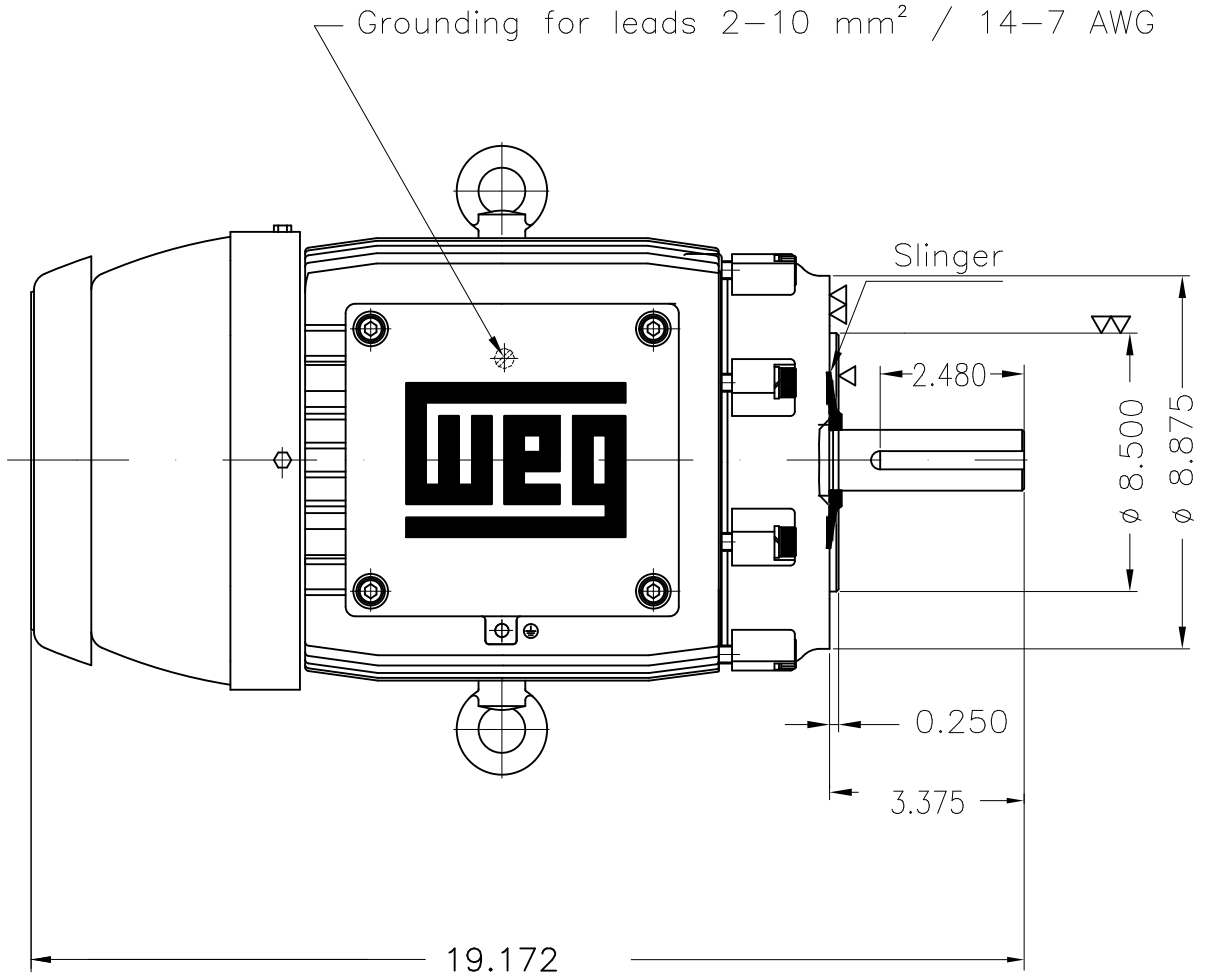

Dimensões em polegada
Dimensions in inches

THIS IS AN UPDATED REVISION, THE
PREVIOUS ONE MUST BE DISREGARDED.

Thermostats 130°C - alarm
Color RAL 5009
Painting plan 202P
Mounting V18

ECM	LOC	SUMMARY OF MODIFICATIONS	EXECUTED	CHECKED	RELEASED	DATE	VER
EXECUTED	USERADMIN	THREE PHASE EXPL. PROOF MOTOR NEMA P.EFF					
CHECKED		FRAME 213TC IP55 TEFC					
RELEASED		WEG code: 12823368					
REL DT	24.07.2017	WMO Jaragua do Sul	Product Engineering	SHEET	1 / 1		

7.5 HP 04 Poles 60Hz

A