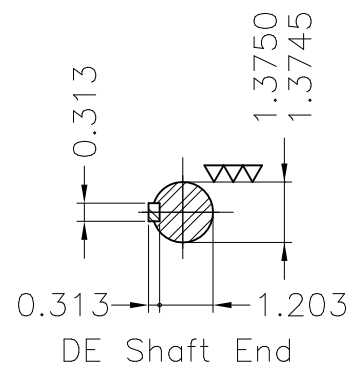

Dimensões em polegada
Dimensions in inches

THIS IS AN UPDATED REVISION, THE
PREVIOUS ONE MUST BE DISREGARDED.

Thermostats 130°C - alarm
Color RAL 5009
Painting plan 202P
Mounting V18

ECM	LOC	SUMMARY OF MODIFICATIONS	EXECUTED	CHECKED	RELEASED	DATE	VER
EXECUTED	USERADMIN	THREE PHASE EXPL. PROOF MOTOR NEMA P.EFF					
CHECKED		FRAME 213TC IP55 TEFC					
RELEASED		WEG code: 12823368					
REL DT	24.07.2017	WMO Jaragua do Sul	Product Engineering	SHEET	1 / 1		

7.5 HP 04 Poles 60Hz

A