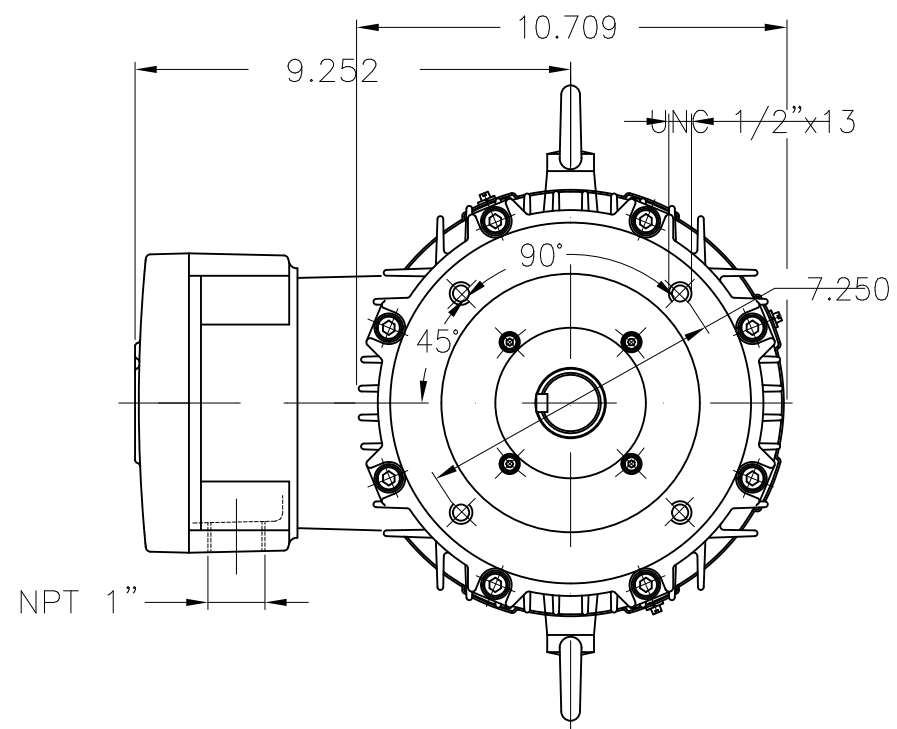

Dimensões em polegada
Dimensions in inches

THIS IS AN UPDATED REVISION, THE
PREVIOUS ONE MUST BE DISREGARDED.

Thermostats 130°C - alarm
Color RAL 5009
Painting plan 202P
Mounting V18

ECM	LOC	SUMMARY OF MODIFICATIONS	EXECUTED	CHECKED	RELEASED	DATE	VER
EXECUTED	USERADMIN	THREE PHASE EXPL. PROOF MOTOR NEMA P.EFF					
CHECKED		FRAME 213TC IP55 TEFC					
RELEASED		WEG code: 12823368					
REL DT	24.07.2017	WMO Jaragua do Sul	Product Engineering	SHEET	1 / 1		

7.5 HP 04 Poles 60Hz

A