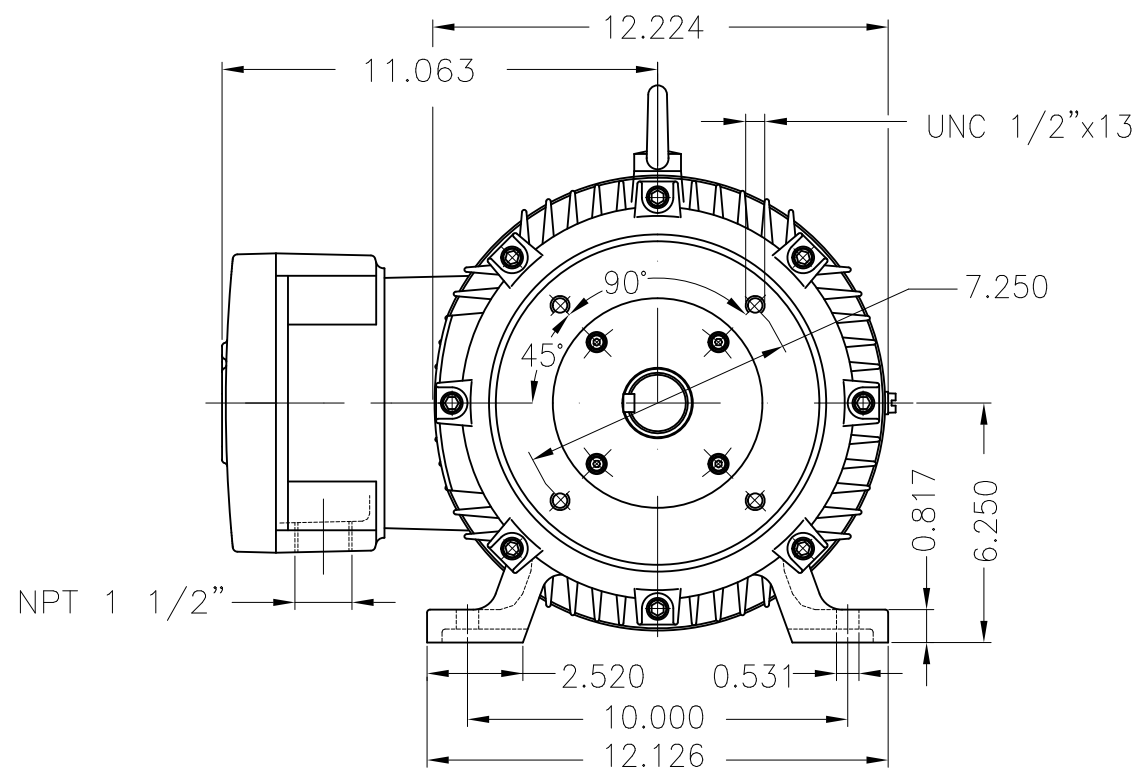

Dimensões em polegada
Dimensions in inches

THIS IS AN UPDATED REVISION, THE
PREVIOUS ONE MUST BE DISREGARDED.

Thermostats 130°C - alarm
Color RAL 5009
Painting plan 202P
Mounting B34R(D)

ECM	LOC	SUMMARY OF MODIFICATIONS	EXECUTED	CHECKED	RELEASED	DATE	VER
EXECUTED	USERADMIN	 THREE PHASE EXPL. PROOF MOTOR NEMA P.EFF FRAME 256TC IP55 TEFC WEG code: 11483616					
CHECKED							
RELEASED							
REL DT	24.07.2017	WMO Jaragua do Sul	Product Engineering	SHEET	1 / 1		

20 HP 04 Poles 60Hz

A