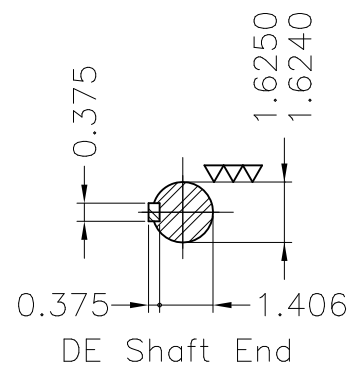

Dimensões em polegada
Dimensions in inches

THIS IS AN UPDATED REVISION, THE
PREVIOUS ONE MUST BE DISREGARDED.

Thermostats 130°C - alarm
Color RAL 5009
Painting plan 202P
Mounting B34R(D)

ECM	LOC	SUMMARY OF MODIFICATIONS	EXECUTED	CHECKED	RELEASED	DATE	VER
EXECUTED	USERADMIN	 THREE PHASE EXPL. PROOF MOTOR NEMA P.EFF FRAME 256TC IP55 TEFC WEG code: 11483616					
CHECKED							
RELEASED							
REL DT	24.07.2017	WMO Jaragua do Sul	Product Engineering	SHEET	1 / 1		

20 HP 04 Poles 60Hz

A