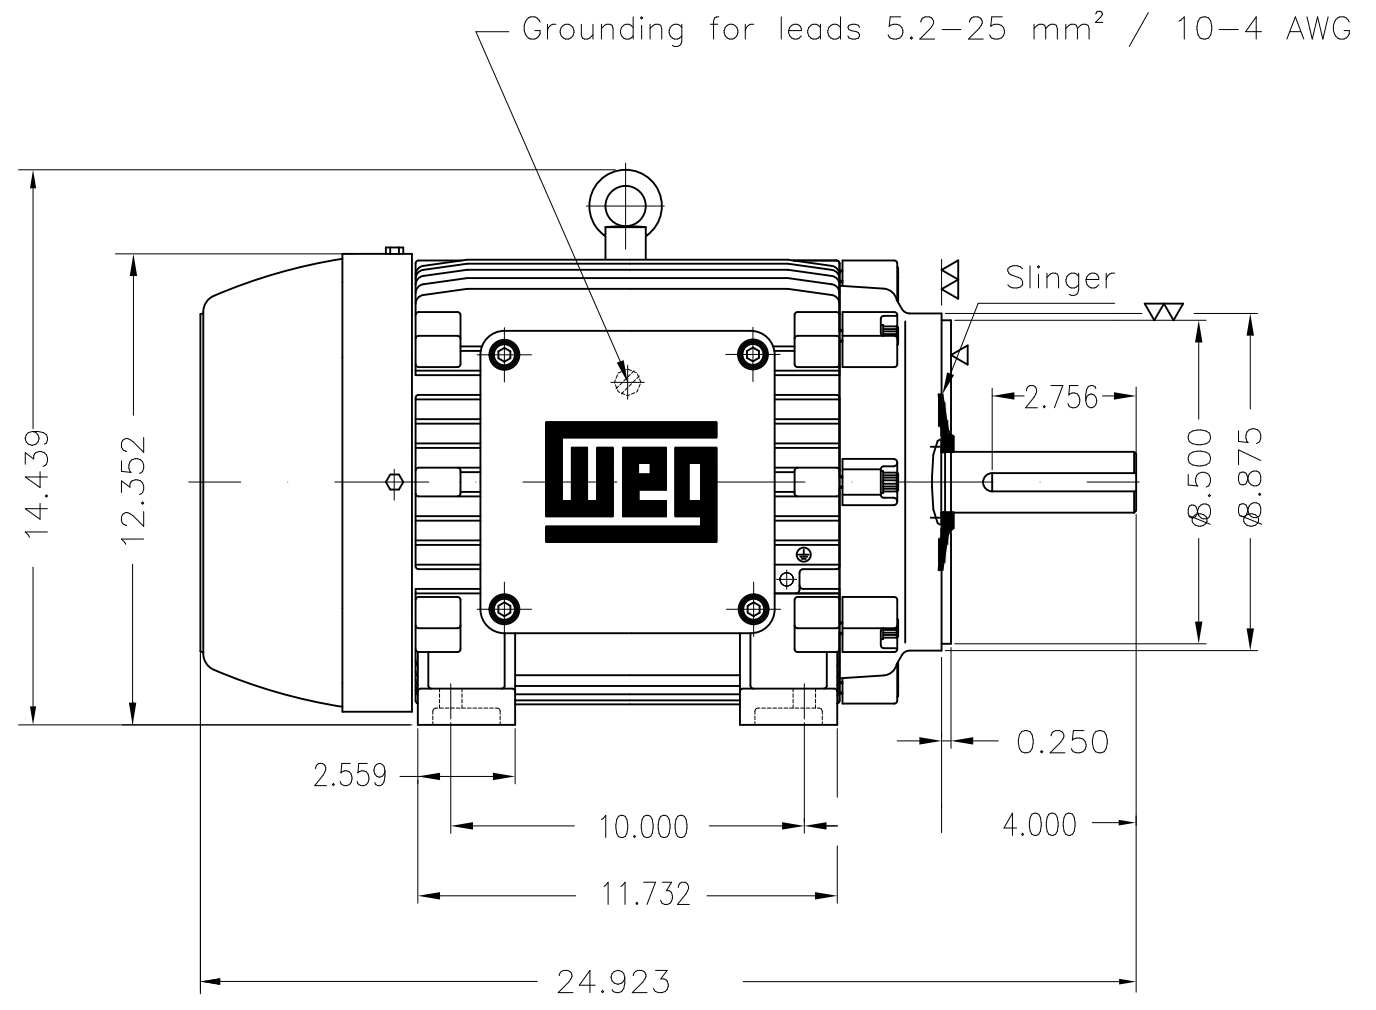

Dimensões em polegada
Dimensions in inches

THIS IS AN UPDATED REVISION, THE
PREVIOUS ONE MUST BE DISREGARDED.

Thermostats 130°C - alarm
Color RAL 5009
Painting plan 202P
Mounting B34R(D)

ECM	LOC	SUMMARY OF MODIFICATIONS	EXECUTED	CHECKED	RELEASED	DATE	VER
EXECUTED	USERADMIN	 THREE PHASE EXPL. PROOF MOTOR NEMA P.EFF FRAME 256TC IP55 TEFC WEG code: 11483616					
CHECKED							
RELEASED							
REL DT	24.07.2017	WMO Jaragua do Sul	Product Engineering	SHEET	1 / 1		

20 HP 04 Poles 60Hz

A