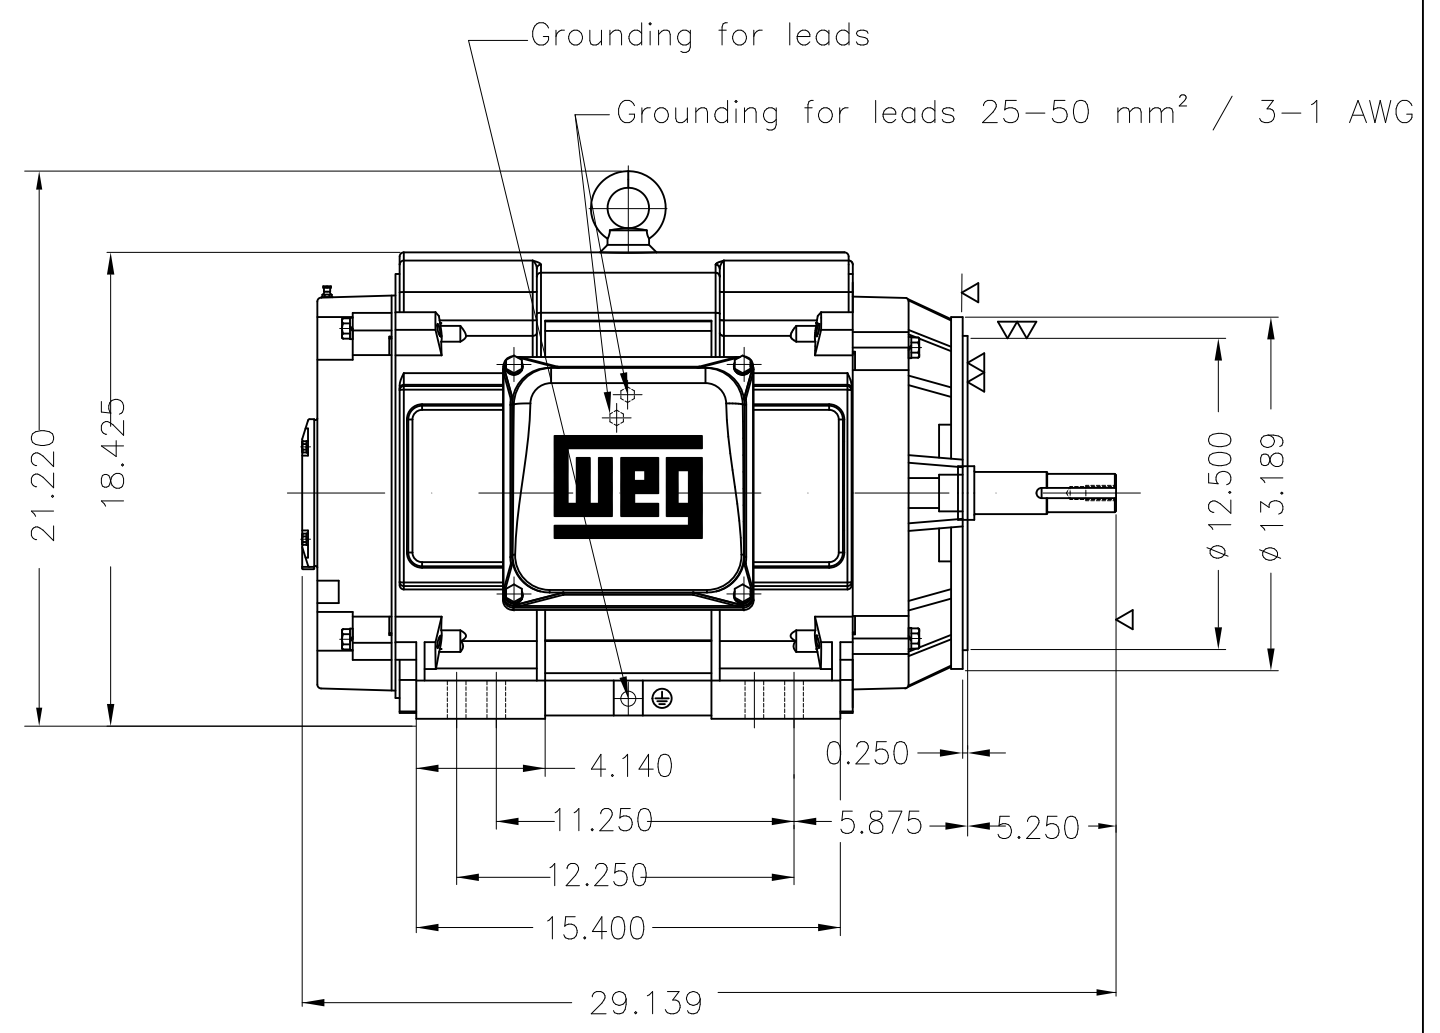

Dimensões em polegada
Dimensions in inches

THIS IS AN UPDATED REVISION, THE
PREVIOUS ONE MUST BE DISREGARDED.

EUNC 1/2"-13 WEG TBG253

Color RAL 5009
Painting plan 203A
Mounting B34R(D)

ECM	LOC	SUMMARY OF MODIFICATIONS	EXECUTED	CHECKED	RELEASED	DATE	VER
EXECUTED	USERADMIN	THREE PHASE PREMIUM EFFICIENCY					
CHECKED		FRAME 364/5JM IP23 ODP					
RELEASED		WEG code: 12712313					
REL DT	24.07.2017	WMO Jaraguá do Sul	Product Engineering	SHEET	1 / 1		

75 HP 02 Poles 60Hz

A