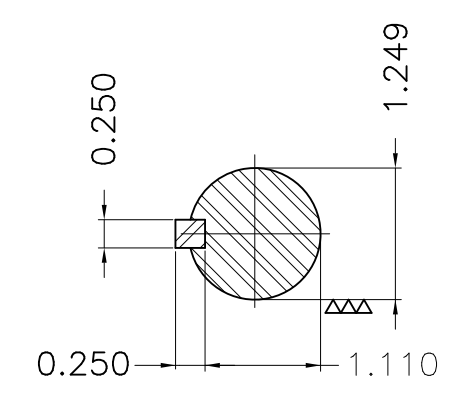

Dimensões em polegada
Dimensions in inches

THIS IS AN UPDATED REVISION, THE
PREVIOUS ONE MUST BE DISREGARDED.

EUNC 1/2"-13 WEG TBG253

Color RAL 5009
Painting plan 203A
Mounting B34R(D)

ECM	LOC	SUMMARY OF MODIFICATIONS	EXECUTED	CHECKED	RELEASED	DATE	VER
EXECUTED	USERADMIN	THREE PHASE PREMIUM EFFICIENCY					
CHECKED		FRAME 364/5JM IP23 ODP					
RELEASED		WEG code: 12712313					
REL DT	24.07.2017	WMO Jaraguá do Sul	Product Engineering	SHEET	1 / 1		