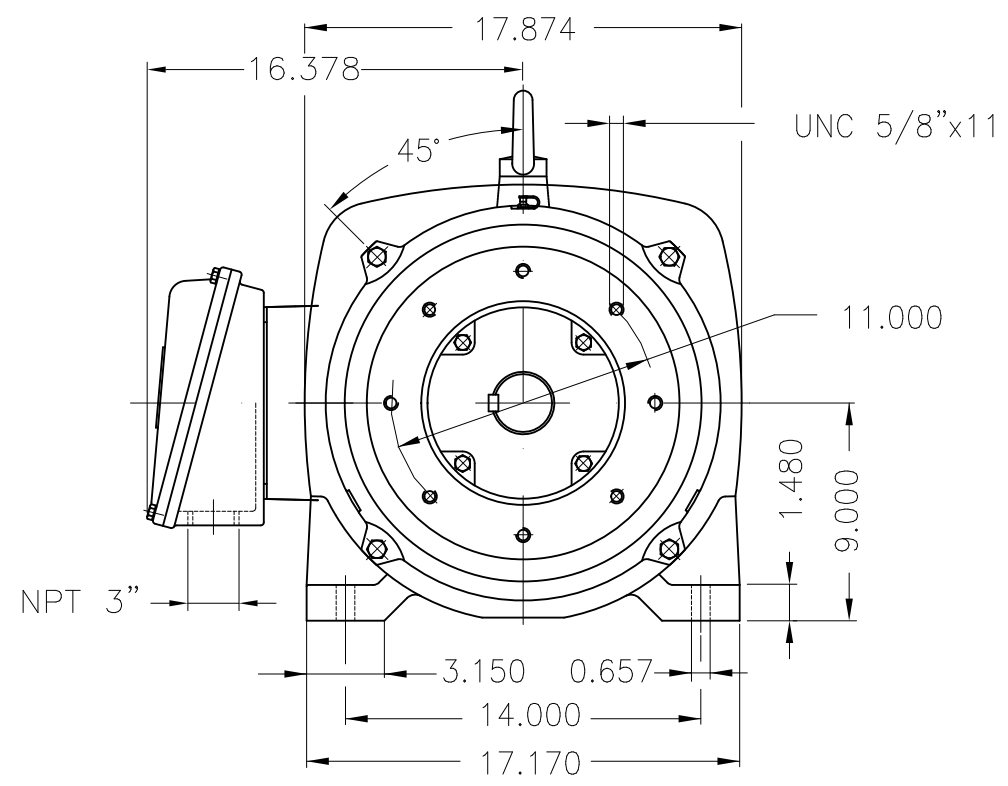

Dimensões em polegada
Dimensions in inches

THIS IS AN UPDATED REVISION, THE
PREVIOUS ONE MUST BE DISREGARDED.

EUNC 1/2"-13 WEG TBG253

Color RAL 5009
Painting plan 203A
Mounting B34R(D)

ECM	LOC	SUMMARY OF MODIFICATIONS	EXECUTED	CHECKED	RELEASED	DATE	VER
EXECUTED	USERADMIN	THREE PHASE PREMIUM EFFICIENCY					
CHECKED		FRAME 364/5JM IP23 ODP					
RELEASED		WEG code: 12712313					
REL DT	24.07.2017	WMO Jaraguá do Sul	Product Engineering	SHEET	1 / 1		

75 HP 02 Poles 60Hz

A