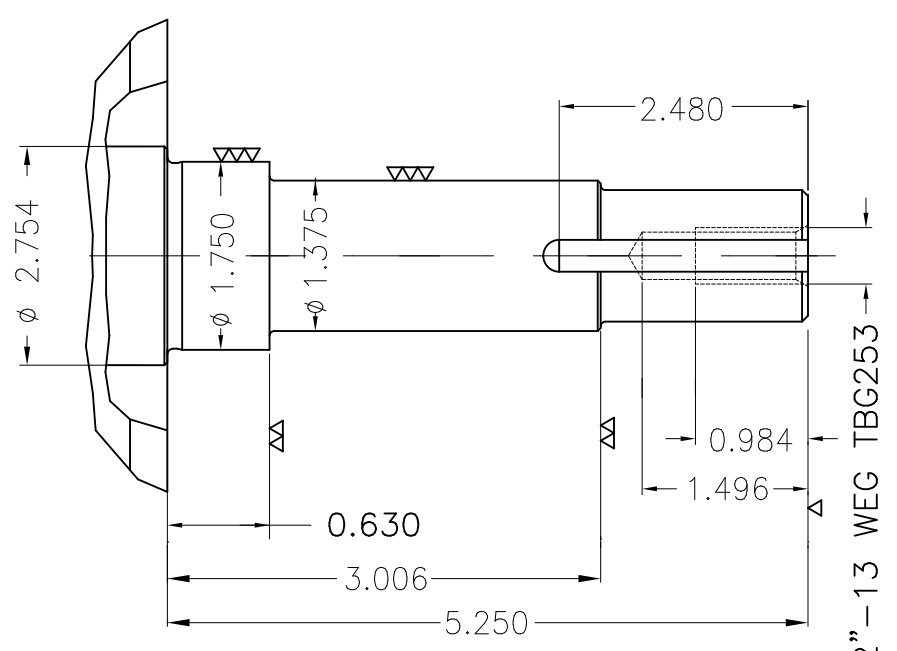

Dimensões em polegada
Dimensions in inches

THIS IS AN UPDATED REVISION, THE
PREVIOUS ONE MUST BE DISREGARDED.

EUNC 1/2"-13 WEG TBG253

Color RAL 5009
Painting plan 203A
Mounting B34R(D)

ECM	LOC	SUMMARY OF MODIFICATIONS	EXECUTED	CHECKED	RELEASED	DATE	VER
EXECUTED	USERADMIN	THREE PHASE PREMIUM EFFICIENCY					
CHECKED		FRAME 364/5JM IP23 ODP					
RELEASED		WEG code: 12712313					
REL DT	24.07.2017	WMO Jaraguá do Sul	Product Engineering	SHEET	1 / 1		

75 HP 02 Poles 60Hz

A