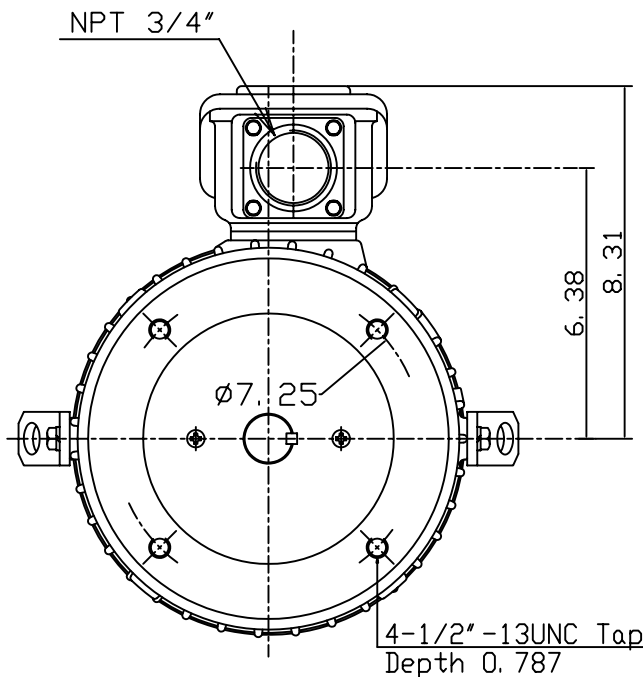

DATE  
JULY 15, 2004  
CATALOG NO.  
NVO034C

OUTLINE DIMENSIONS  
3-PHASE INDUCTION MOTOR

MOTOR TYPE:  
AEVANE  
FRAME NO. 182TC

Pole	HP	KW	Hz	VOLT	Syn. Speed RPM
4	3	2.2	60	230/460	1800

Ins	Rating	Dimension in	Approx Weight	Bearings
F	CONT.	INCHES	60	DE: 6306ZZ NDE: 6306ZZ

Totally Enclosed Fan-Cooled Vertical Type, Squirrel-Cage Rotor.

DWN.	Y. C. LAI	02-10-99
CHKD.	C. S. LO	02-11-99
APPD.	Y. B. HUANG	02-11-99

**TECO** Westinghouse

DWG NO.  
31049U569011