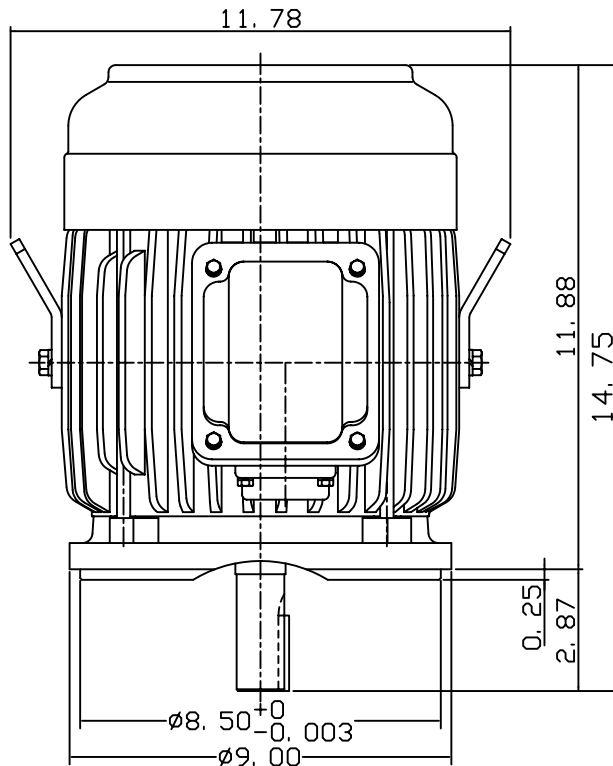

DATE  
JULY 15, 2004  
CATALOG NO.  
NVO034C

OUTLINE DIMENSIONS  
3-PHASE INDUCTION MOTOR

MOTOR TYPE:  
AEVANE  
FRAME NO. 182TC

Pole	HP	KW	Hz	VOLT	Syn. Speed RPM
4	3	2.2	60	230/460	1800

Ins	Rating	Dimension in	Approx Weight	Bearings
F	CONT.	INCHES	60	DE: 6306ZZ NDE: 6306ZZ

Totally Enclosed Fan-Cooled Vertical Type, Squirrel-Cage Rotor.

DWN.	Y. C. LAI	02-10-99
CHKD.	C. S. LO	02-11-99
APPD.	Y. B. HUANG	02-11-99

**TECO** Westinghouse

DWG NO.  
31049U569011