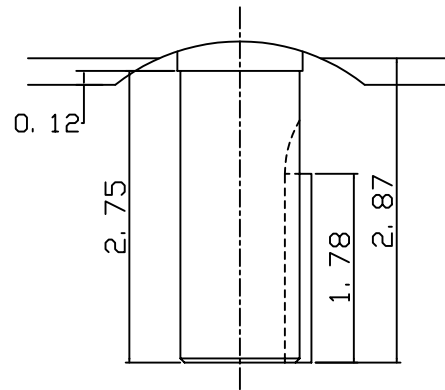

DATE
JULY 15, 2004
CATALOG NO.
NVO034C

OUTLINE DIMENSIONS
3-PHASE INDUCTION MOTOR

MOTOR TYPE:
AEVANE
FRAME NO. 182TC

Pole	HP	KW	Hz	VOLT	Syn. Speed RPM
4	3	2.2	60	230/460	1800

Ins	Rating	Dimension in	Approx Weight	Bearings
F	CONT.	INCHES	60	DE: 6306ZZ NDE: 6306ZZ

Totally Enclosed Fan-Cooled Vertical Type, Squirrel-Cage Rotor.

DWN.	Y. C. LAI	02-10-99
CHKD.	C. S. LO	02-11-99
APPD.	Y. B. HUANG	02-11-99

TECO Westinghouse

DWG NO.
31049U569011