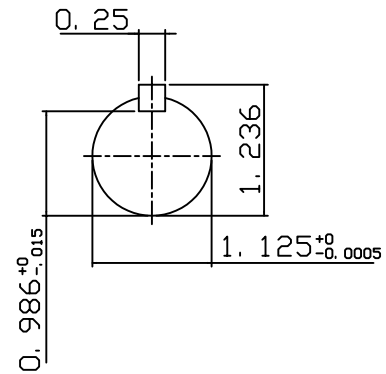

DATE
JULY 15, 2004
CATALOG NO.
NVO034C

OUTLINE DIMENSIONS
3-PHASE INDUCTION MOTOR

MOTOR TYPE:
AEVANE
FRAME NO. 182TC

Pole	HP	KW	Hz	VOLT	Syn. Speed RPM
4	3	2.2	60	230/460	1800

Ins	Rating	Dimension in	Approx Weight	Bearings
F	CONT.	INCHES	60	DE: 6306ZZ NDE: 6306ZZ

Totally Enclosed Fan-Cooled Vertical Type, Squirrel-Cage Rotor.

DWN.	Y. C. LAI	02-10-99
CHKD.	C. S. LO	02-11-99
APPD.	Y. B. HUANG	02-11-99

TECO Westinghouse

DWG NO.
31049U569011