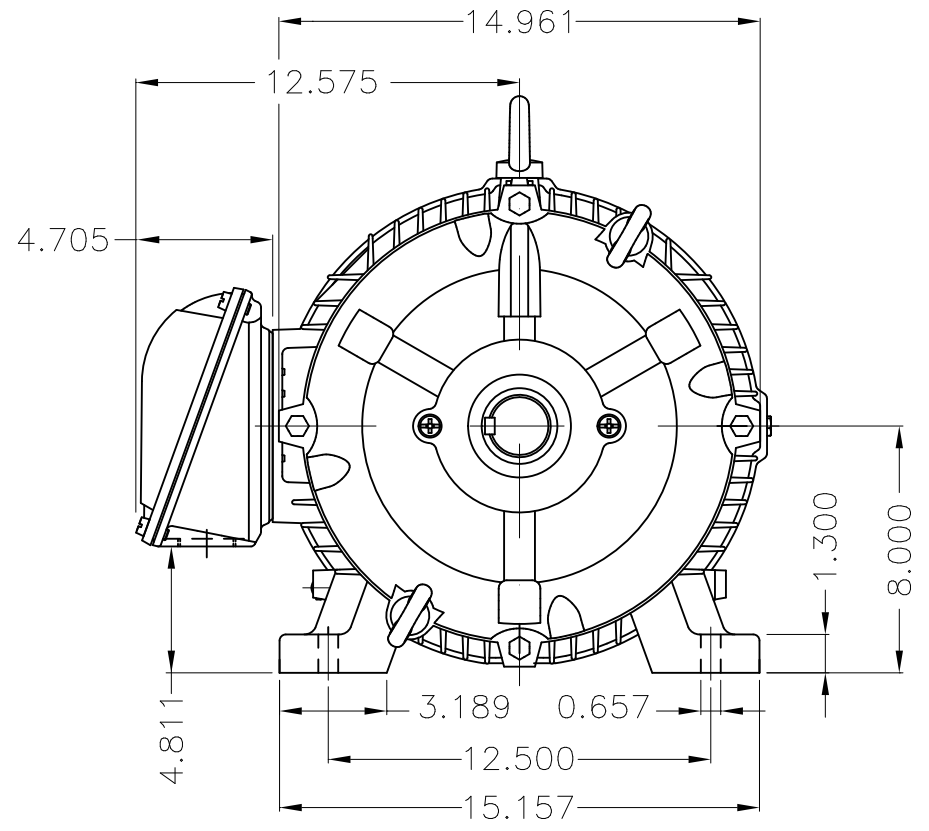

Dimensões em polegada
Dimensions in inches

THIS IS AN UPDATED REVISION, THE
PREVIOUS ONE MUST BE DISREGARDED.

Color RAL 5009
Painting plan 202E
Mounting B3R(D)

ECM	LOC	SUMMARY OF MODIFICATIONS			EXECUTED	CHECKED	RELEASED	DATE	VER
EXECUTED	USERADMIN	 THREE PH W22 MOTOR COOLING TOWER NEMA EF FRAME 324T IP55 TEFC WEG code: 11972915							
CHECKED									
RELEASED									
REL DT	24.07.2017	WMO	Jaragua do Sul	Product Engineering	SHEET	1 / 1			

40 HP 04 Poles 60Hz

A