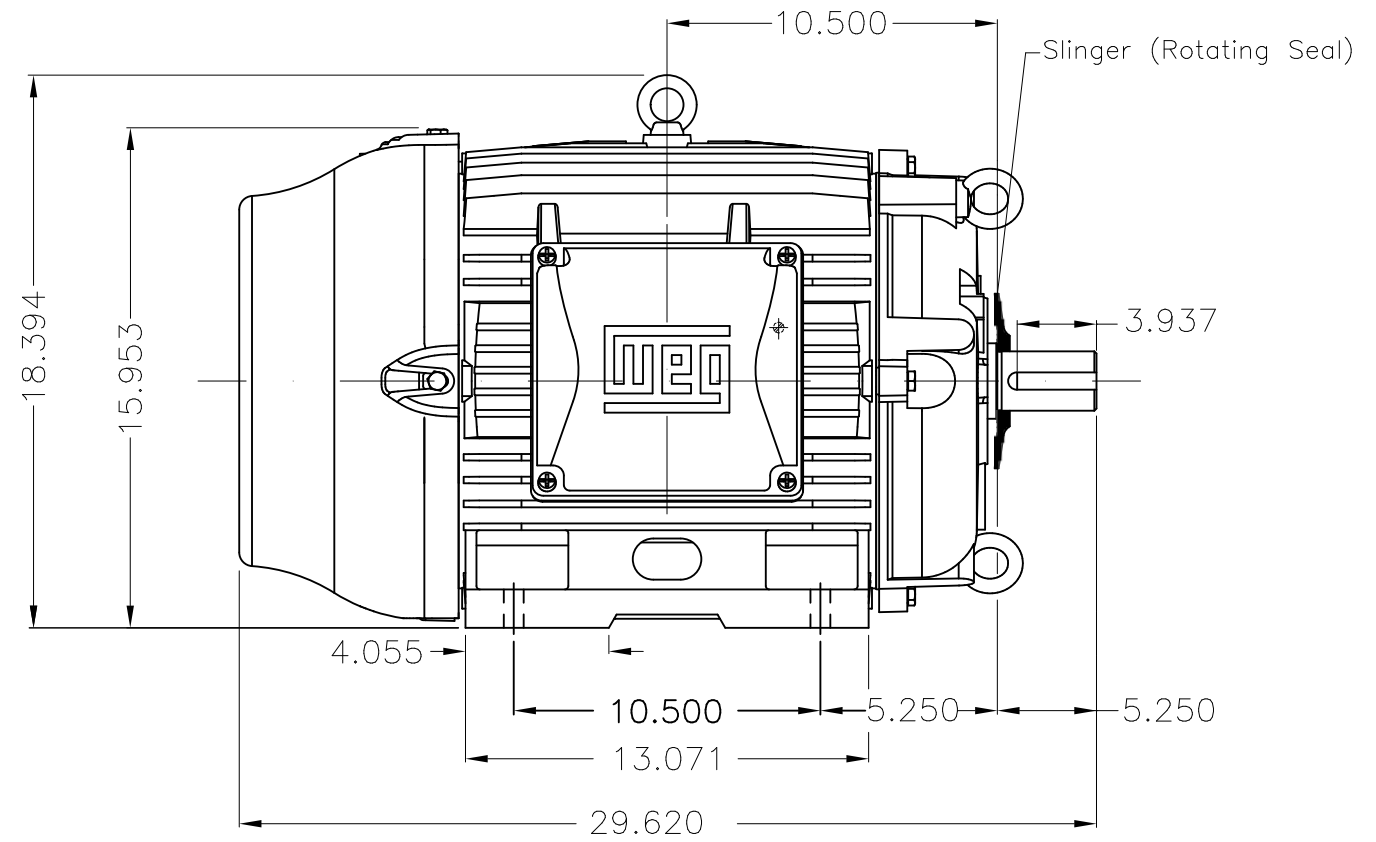

Dimensões em polegada
Dimensions in inches

THIS IS AN UPDATED REVISION, THE
PREVIOUS ONE MUST BE DISREGARDED.

Color RAL 5009
Painting plan 202E
Mounting B3R(D)

ECM	LOC	SUMMARY OF MODIFICATIONS			EXECUTED	CHECKED	RELEASED	DATE	VER
EXECUTED	USERADMIN	 THREE PH W22 MOTOR COOLING TOWER NEMA EF FRAME 324T IP55 TEFC WEG code: 11972915							
CHECKED									
RELEASED									
REL DT	24.07.2017	WMO	Jaragua do Sul	Product Engineering	SHEET	1 / 1			

40 HP 04 Poles 60Hz

A