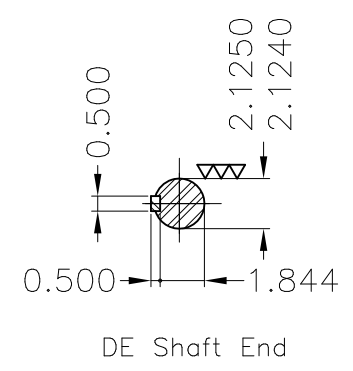

Dimensões em polegada
Dimensions in inches

THIS IS AN UPDATED REVISION, THE
PREVIOUS ONE MUST BE DISREGARDED.

Color RAL 5009
Painting plan 202E
Mounting B3R(D)

ECM	LOC	SUMMARY OF MODIFICATIONS			EXECUTED	CHECKED	RELEASED	DATE	VER
EXECUTED	USERADMIN	 THREE PH W22 MOTOR COOLING TOWER NEMA EF FRAME 324T IP55 TEFC WEG code: 11972915							
CHECKED									
RELEASED									
REL DT	24.07.2017	WMO	Jaragua do Sul	Product Engineering	SHEET	1 / 1			

40 HP 04 Poles 60Hz

A