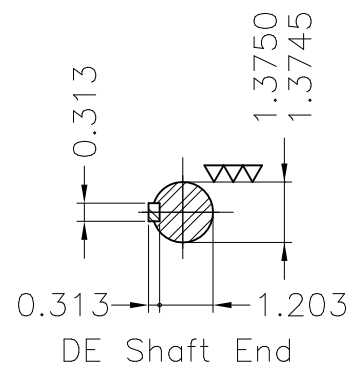

Dimensões em polegada
Dimensions in inches

THIS IS AN UPDATED REVISION, THE
PREVIOUS ONE MUST BE DISREGARDED.

Thermostats 130°C - alarm
Color RAL 5009
Painting plan 202P
Mounting B3R(D)

ECM	LOC	SUMMARY OF MODIFICATIONS	EXECUTED	CHECKED	RELEASED	DATE	VER
EXECUTED	USERADMIN	THREE PHASE EXPL. PROOF MOTOR NEMA P.EFF					
CHECKED		FRAME 215T IP55 TEFC					
RELEASED		WEG code: 11342123					
REL DT	24.07.2017	WMO Jaragua do Sul	Product Engineering	SHEET	1 / 1		

10 HP 04 Poles 60Hz

A