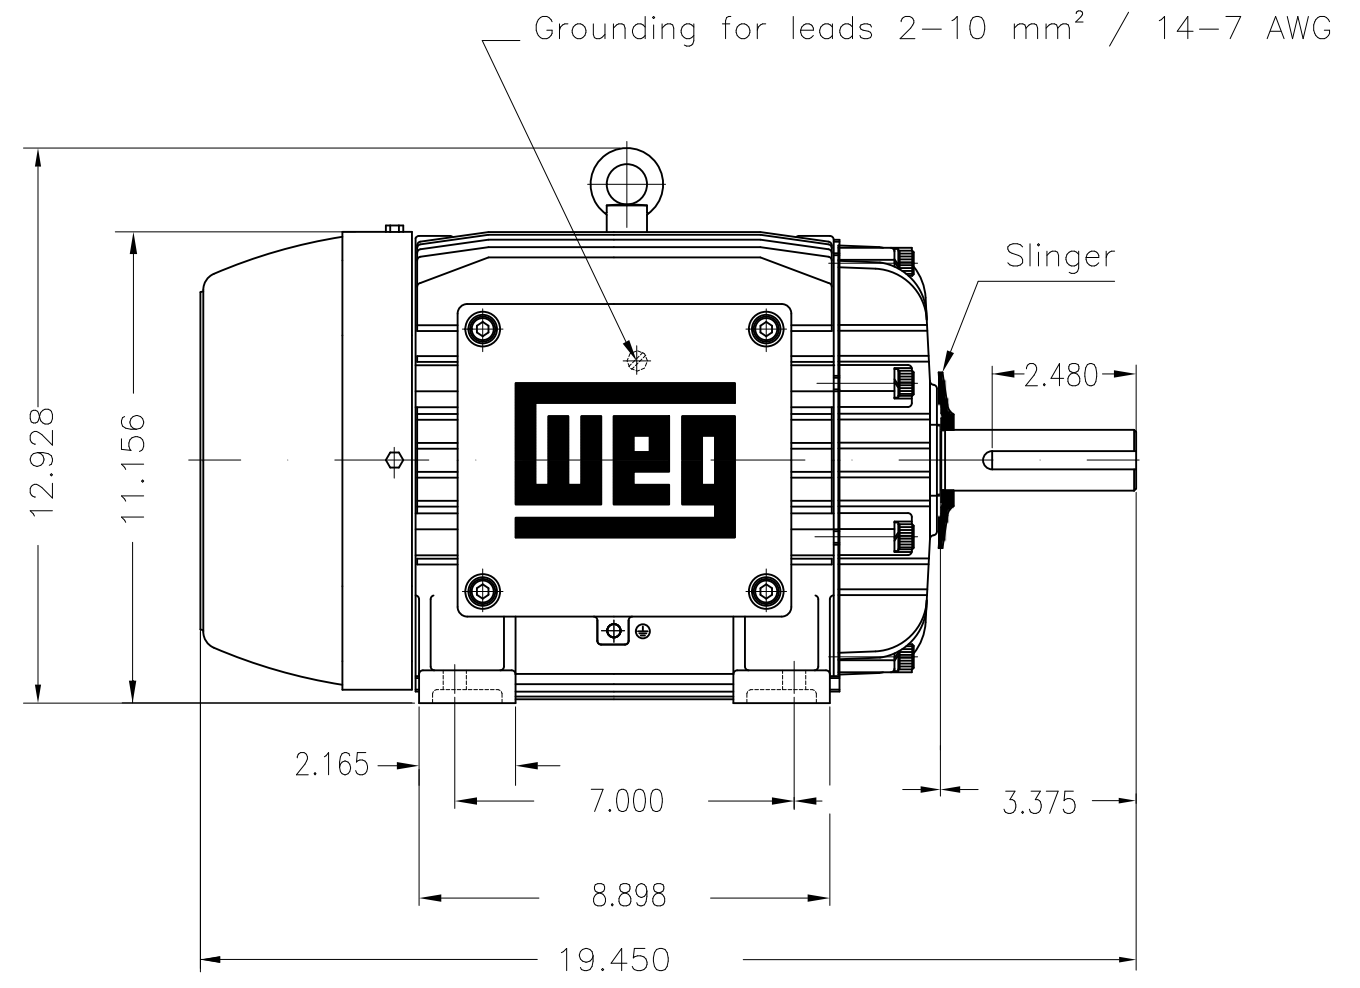

Dimensões em polegada
Dimensions in inches

THIS IS AN UPDATED REVISION, THE
PREVIOUS ONE MUST BE DISREGARDED.

Thermostats 130°C - alarm
Color RAL 5009
Painting plan 202P
Mounting B3R(D)

ECM	LOC	SUMMARY OF MODIFICATIONS	EXECUTED	CHECKED	RELEASED	DATE	VER
EXECUTED	USERADMIN	THREE PHASE EXPL. PROOF MOTOR NEMA P.EFF					
CHECKED		FRAME 215T IP55 TEFC					
RELEASED		WEG code: 11342123					
REL DT	24.07.2017	WMO Jaragua do Sul	Product Engineering	SHEET	1 / 1		

10 HP 04 Poles 60Hz

A