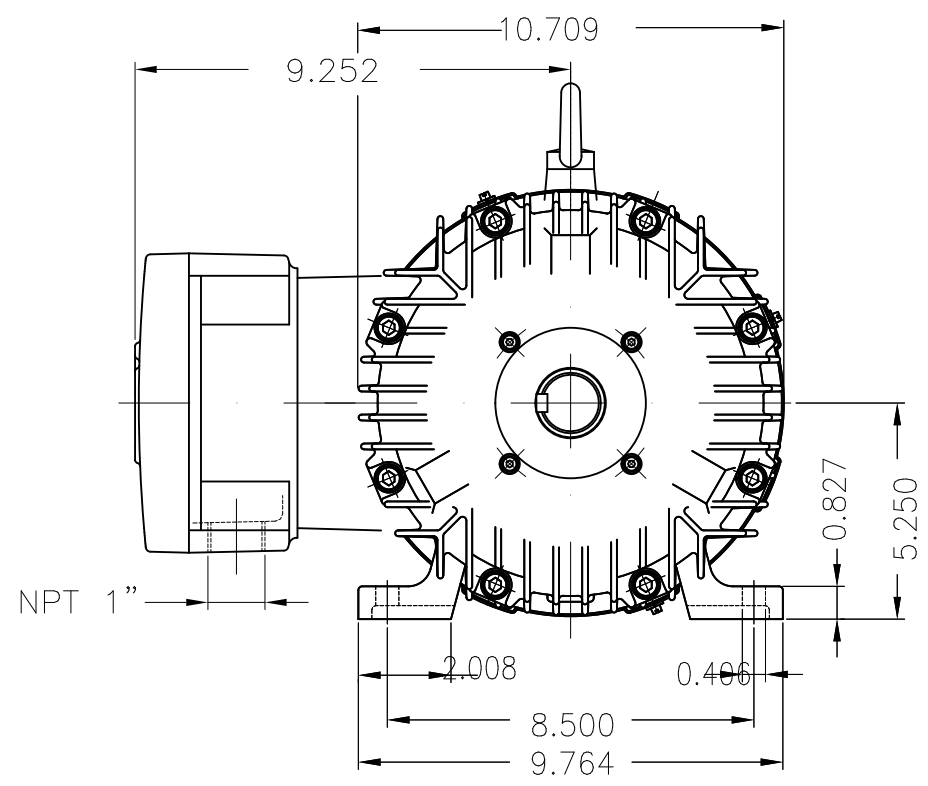

Dimensões em polegada
Dimensions in inches

THIS IS AN UPDATED REVISION, THE
PREVIOUS ONE MUST BE DISREGARDED.

Thermostats 130°C - alarm
Color RAL 5009
Painting plan 202P
Mounting B3R(D)

ECM	LOC	SUMMARY OF MODIFICATIONS	EXECUTED	CHECKED	RELEASED	DATE	VER
EXECUTED	USERADMIN	THREE PHASE EXPL. PROOF MOTOR NEMA P.EFF					
CHECKED		FRAME 215T IP55 TEFC					
RELEASED		WEG code: 11342123					
REL DT	24.07.2017	WMO Jaragua do Sul	Product Engineering	SHEET	1 / 1		

10 HP 04 Poles 60Hz

A