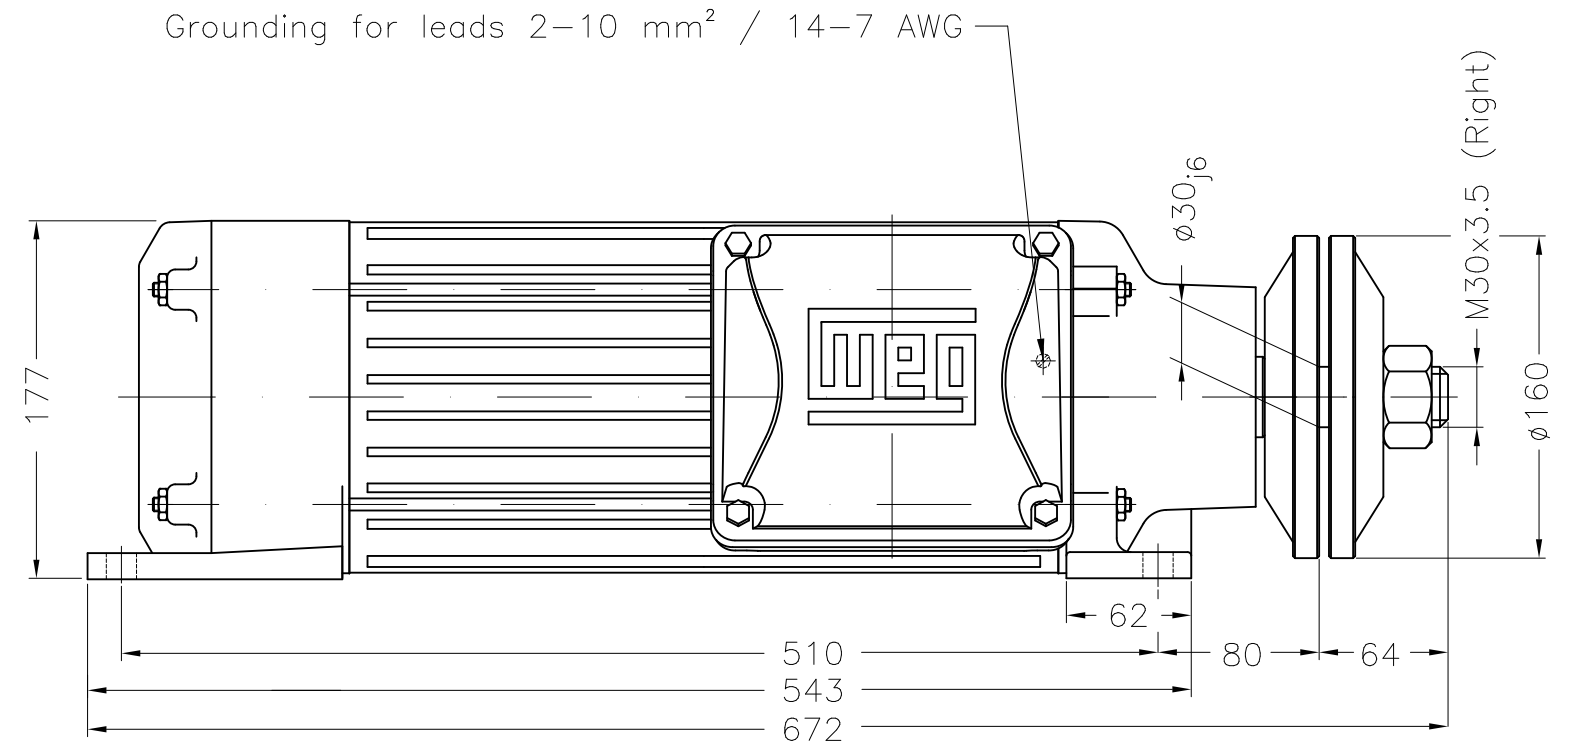

Dimensões em mm
Dimensions in mm

THIS IS AN UPDATED REVISION, THE
PREVIOUS ONE MUST BE DISREGARDED.

Without OFF thermal protection

Counterclockwise rotation

Color RAL 7022

Painting plan 207A

Mounting B3R(D)

ECM	LOC	SUMMARY OF MODIFICATIONS			EXECUTED	CHECKED	RELEASED	DATE	VER
EXECUTED	USERADMIN		THREE PHASE SAW ARBOR MOTOR						
CHECKED			FRAME 90L/MS IP54 TEFC						
RELEASED			WEG code: 11004184						
REL DT	24.07.2017	WMO	Jaragua do Sul	Product Engineering	SHEET	1 / 1			

10 HP 02 Poles 60Hz