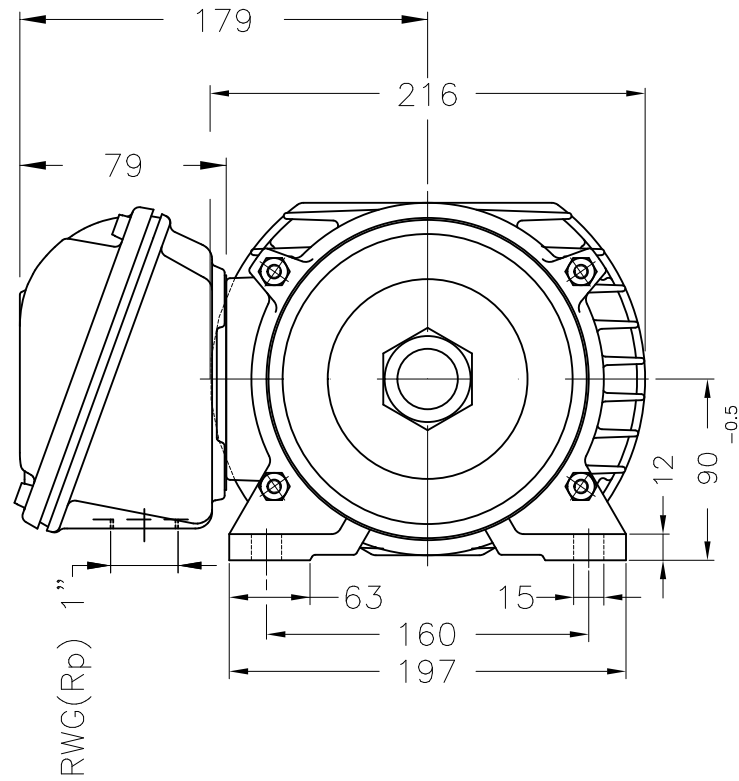

Dimensões em mm
Dimensions in mm

THIS IS AN UPDATED REVISION, THE
PREVIOUS ONE MUST BE DISREGARDED.

Without OFF thermal protection

Counterclockwise rotation

Color RAL 7022

Painting plan 207A

Mounting B3R(D)

ECM	LOC	SUMMARY OF MODIFICATIONS			EXECUTED	CHECKED	RELEASED	DATE	VER
EXECUTED	USERADMIN		THREE PHASE SAW ARBOR MOTOR						
CHECKED			FRAME 90L/MS IP54 TEFC						
RELEASED			WEG code: 11004184						
REL DT	24.07.2017	WMO	Jaragua do Sul	Product Engineering	SHEET	1 / 1			

10 HP 02 Poles 60Hz