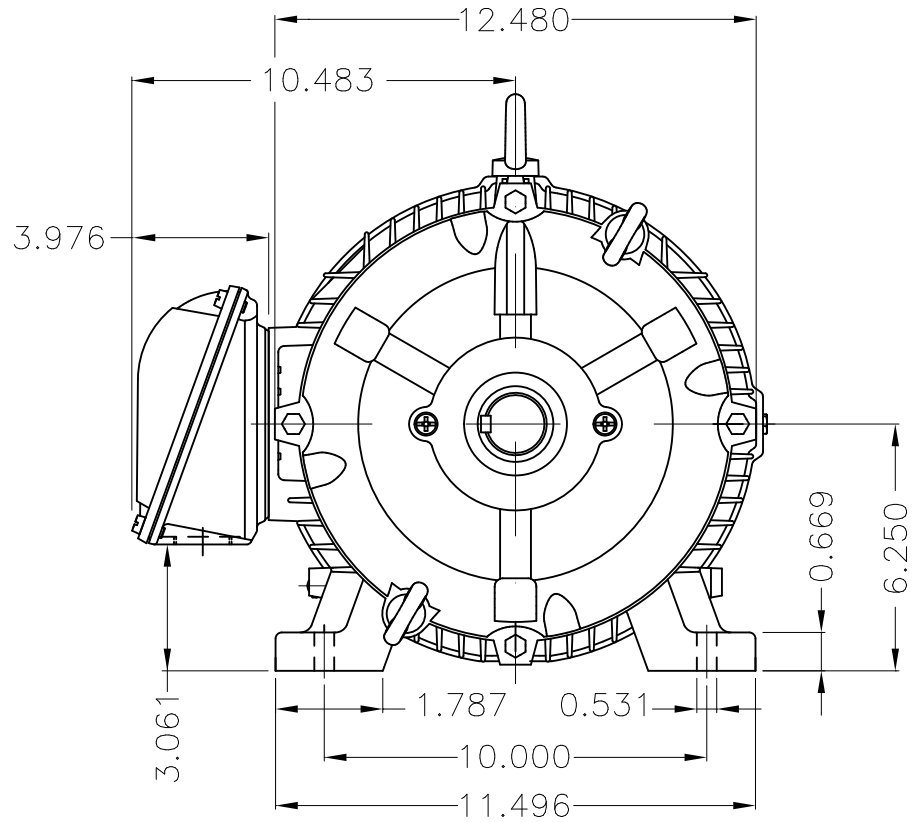

Dimensões em polegada
Dimensions in inches

THIS IS AN UPDATED REVISION, THE
PREVIOUS ONE MUST BE DISREGARDED.

Grounding for leads 5.2–25 mm² / 10–4 AWG

Slinger (Rotating Seal)

Without fan
Without fan cover
Color RAL 5009
Painting plan 202E
Mounting B3R(D)

ECM	LOC	SUMMARY OF MODIFICATIONS			EXECUTED	CHECKED	RELEASED	DATE	VER
EXECUTED	USERADMIN	 THREE PH W22 MOTOR COOLING TOWER NEMA EF FRAME 254/6T IP55 TEAO WEG code: 12128173							
CHECKED									
RELEASED									
REL DT	24.07.2017	WMO	Jaragua do Sul	Product Engineering	SHEET	1 / 1			

10 HP 06 Poles 60Hz

A