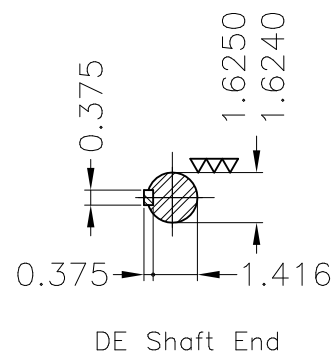

Dimensões em polegada
Dimensions in inches

THIS IS AN UPDATED REVISION, THE
PREVIOUS ONE MUST BE DISREGARDED.

Grounding for leads 5.2–25 mm² / 10–4 AWG

Slinger (Rotating Seal)

Without fan
Without fan cover
Color RAL 5009
Painting plan 202E
Mounting B3R(D)

ECM	LOC	SUMMARY OF MODIFICATIONS			EXECUTED	CHECKED	RELEASED	DATE	VER
EXECUTED	USERADMIN	 THREE PH W22 MOTOR COOLING TOWER NEMA EF FRAME 254/6T IP55 TEAO WEG code: 12128173							
CHECKED									
RELEASED									
REL DT	24.07.2017	WMO	Jaragua do Sul	Product Engineering	SHEET	1 / 1			

10 HP 06 Poles 60Hz

A