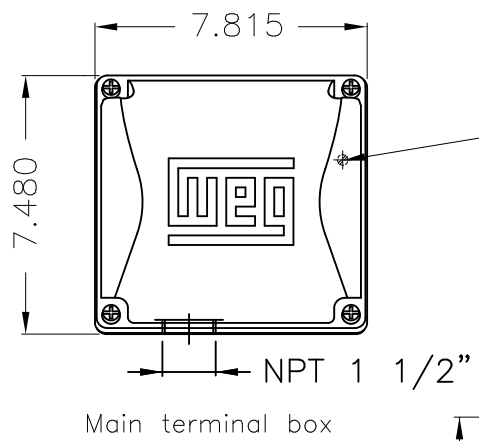

Dimensões em polegada
Dimensions in inches

THIS IS AN UPDATED REVISION, THE
PREVIOUS ONE MUST BE DISREGARDED.

Grounding for leads 5.2–25 mm² / 10–4 AWG

Slinger (Rotating Seal)

Without fan
Without fan cover
Color RAL 5009
Painting plan 202E
Mounting B3R(D)

ECM	LOC	SUMMARY OF MODIFICATIONS			EXECUTED	CHECKED	RELEASED	DATE	VER
EXECUTED	USERADMIN	 THREE PH W22 MOTOR COOLING TOWER NEMA EF FRAME 254/6T IP55 TEAO WEG code: 12128173							
CHECKED									
RELEASED									
REL DT	24.07.2017	WMO	Jaragua do Sul	Product Engineering	SHEET	1 / 1			