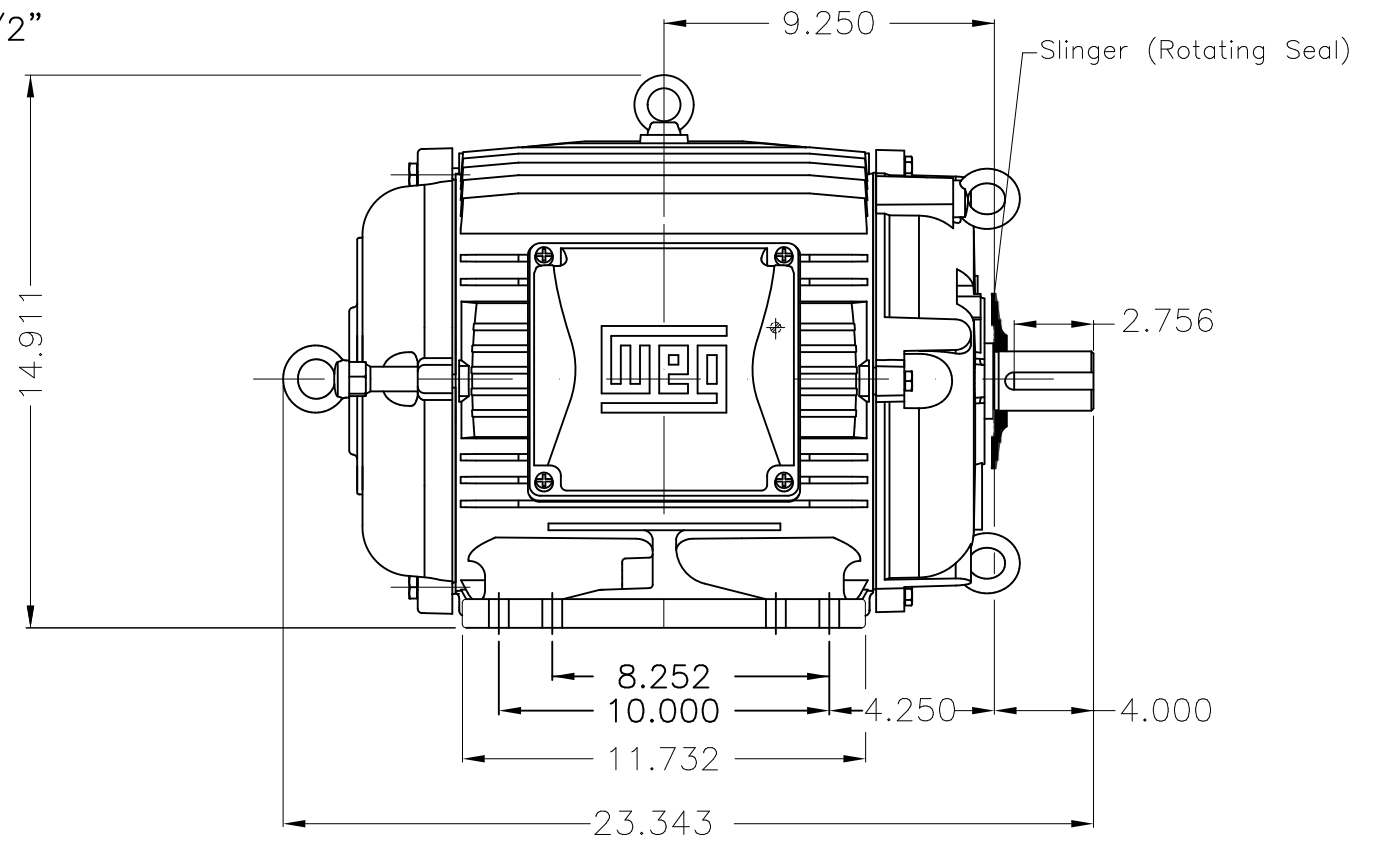

Dimensões em polegada
Dimensions in inches

THIS IS AN UPDATED REVISION, THE
PREVIOUS ONE MUST BE DISREGARDED.

Grounding for leads 5.2–25 mm² / 10–4 AWG

Slinger (Rotating Seal)

Without fan
Without fan cover
Color RAL 5009
Painting plan 202E
Mounting B3R(D)

ECM	LOC	SUMMARY OF MODIFICATIONS			EXECUTED	CHECKED	RELEASED	DATE	VER
EXECUTED	USERADMIN	 THREE PH W22 MOTOR COOLING TOWER NEMA EF FRAME 254/6T IP55 TEAO WEG code: 12128173							
CHECKED									
RELEASED									
REL DT	24.07.2017	WMO	Jaragua do Sul	Product Engineering	SHEET	1 / 1			

10 HP 06 Poles 60Hz

A