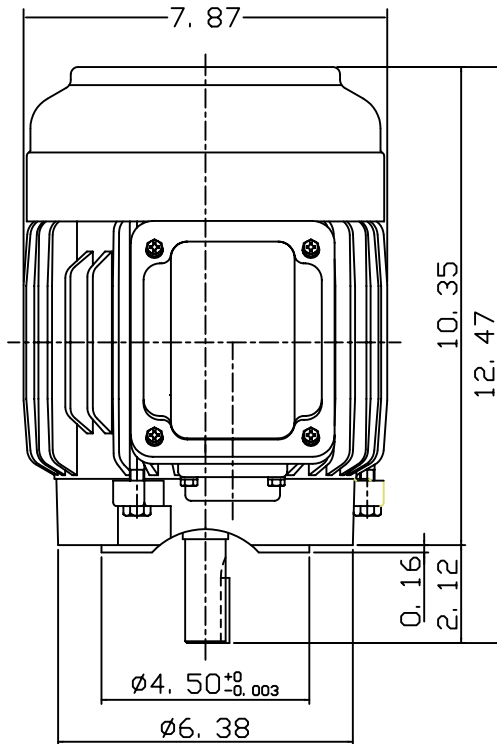

DATE
JULY 15, 2004
CATALOG NO.
NV1/52C

OUTLINE DIMENSIONS
3-PHASE INDUCTION MOTOR

MOTOR TYPE:
AEVANE
FRAME NO. 143TC

Pole	HP	KW	Hz	VOLT	Syn. Speed RPM
2	1.5	1	60	230/460	3600

Ins	Rating	Dimension in	Approx Weight	Bearings
F	CONT.	INCHES	48 lbs.	DE: 6205ZZ NDE: 6205ZZ

Totally Enclosed Fan-Cooled Vertical Type. Squirrel-Cage Rotor.

③

DWN.	J. Y. WU	10-05-00
CHKD.	C. S. LO	10-13-00
APPD.	Y. B. HUANG	10-13-00

TECO Westinghouse

DWG NO.
31049U567012