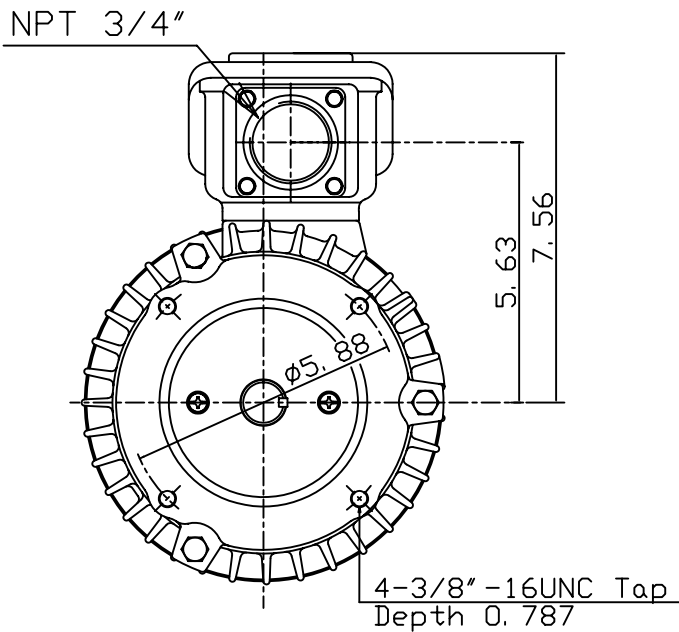

DATE
JULY 15, 2004
CATALOG NO.
NV1/52C

OUTLINE DIMENSIONS
3-PHASE INDUCTION MOTOR

MOTOR TYPE:
AEVANE
FRAME NO. 143TC

Pole	HP	KW	Hz	VOLT	Syn. Speed RPM
2	1.5	1	60	230/460	3600

Ins	Rating	Dimension in	Approx Weight	Bearings
F	CONT.	INCHES	48 lbs.	DE: 6205ZZ NDE: 6205ZZ

Totally Enclosed Fan-Cooled Vertical Type. Squirrel-Cage Rotor.

③

DWN.	J. Y. WU	10-05-00
CHKD.	C. S. LO	10-13-00
APPD.	Y. B. HUANG	10-13-00

TECO Westinghouse

DWG NO.
31049U567012