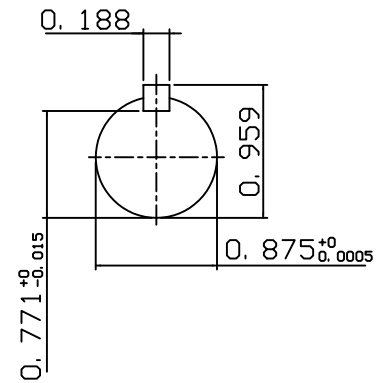

DATE
JULY 15, 2004
CATALOG NO.
NV1/52C

OUTLINE DIMENSIONS
3-PHASE INDUCTION MOTOR

MOTOR TYPE:
AEVANE
FRAME NO. 143TC

Pole	HP	KW	Hz	VOLT	Syn. Speed RPM
2	1.5	1	60	230/460	3600

Ins	Rating	Dimension in	Approx Weight	Bearings
F	CONT.	INCHES	48 lbs.	DE: 6205ZZ NDE: 6205ZZ

Totally Enclosed Fan-Cooled Vertical Type. Squirrel-Cage Rotor.

③

DWN.	J. Y. WU	10-05-00
CHKD.	C. S. LO	10-13-00
APPD.	Y. B. HUANG	10-13-00

TECO Westinghouse

DWG NO.
31049U567012