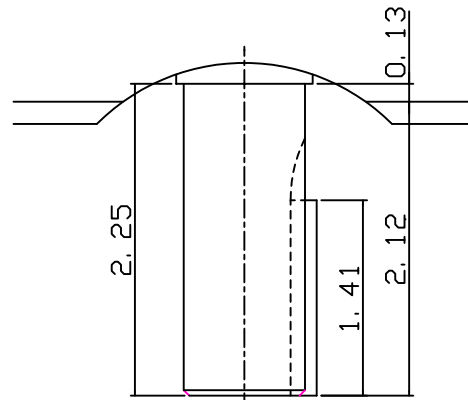

DATE
JULY 15, 2004
CATALOG NO.
NV1/52C

OUTLINE DIMENSIONS
3-PHASE INDUCTION MOTOR

MOTOR TYPE:
AEVANE
FRAME NO. 143TC

Pole	HP	KW	Hz	VOLT	Syn. Speed RPM
2	1.5	1	60	230/460	3600

Ins	Rating	Dimension in	Approx Weight	Bearings
F	CONT.	INCHES	48 lbs.	DE: 6205ZZ NDE: 6205ZZ

Totally Enclosed Fan-Cooled Vertical Type. Squirrel-Cage Rotor.

③

DWN.	J. Y. WU	10-05-00
CHKD.	C. S. LO	10-13-00
APPD.	Y. B. HUANG	10-13-00

TECO Westinghouse

DWG NO.
31049U567012