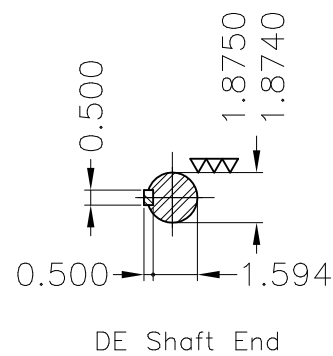

Dimensões em polegada
Dimensions in inches

THIS IS AN UPDATED REVISION, THE
PREVIOUS ONE MUST BE DISREGARDED.

Grounding for leads 5.2–25 mm² / 10–4 AWG

Slinger (Rotating Seal)

Without fan cover
Without fan
Color RAL 5009
Painting plan 202E
Mounting B3R(D)

ECM	LOC	SUMMARY OF MODIFICATIONS			EXECUTED	CHECKED	RELEASED	DATE	VER
EXECUTED	USERADMIN	 THREE PH W22 MOTOR COOLING TOWER NEMA EF FRAME 284T IP55 TEAO WEG code: 12126285							
CHECKED									
RELEASED									
REL DT	24.07.2017	WMO	Jaragua do Sul	Product Engineering	SHEET	1 / 1			