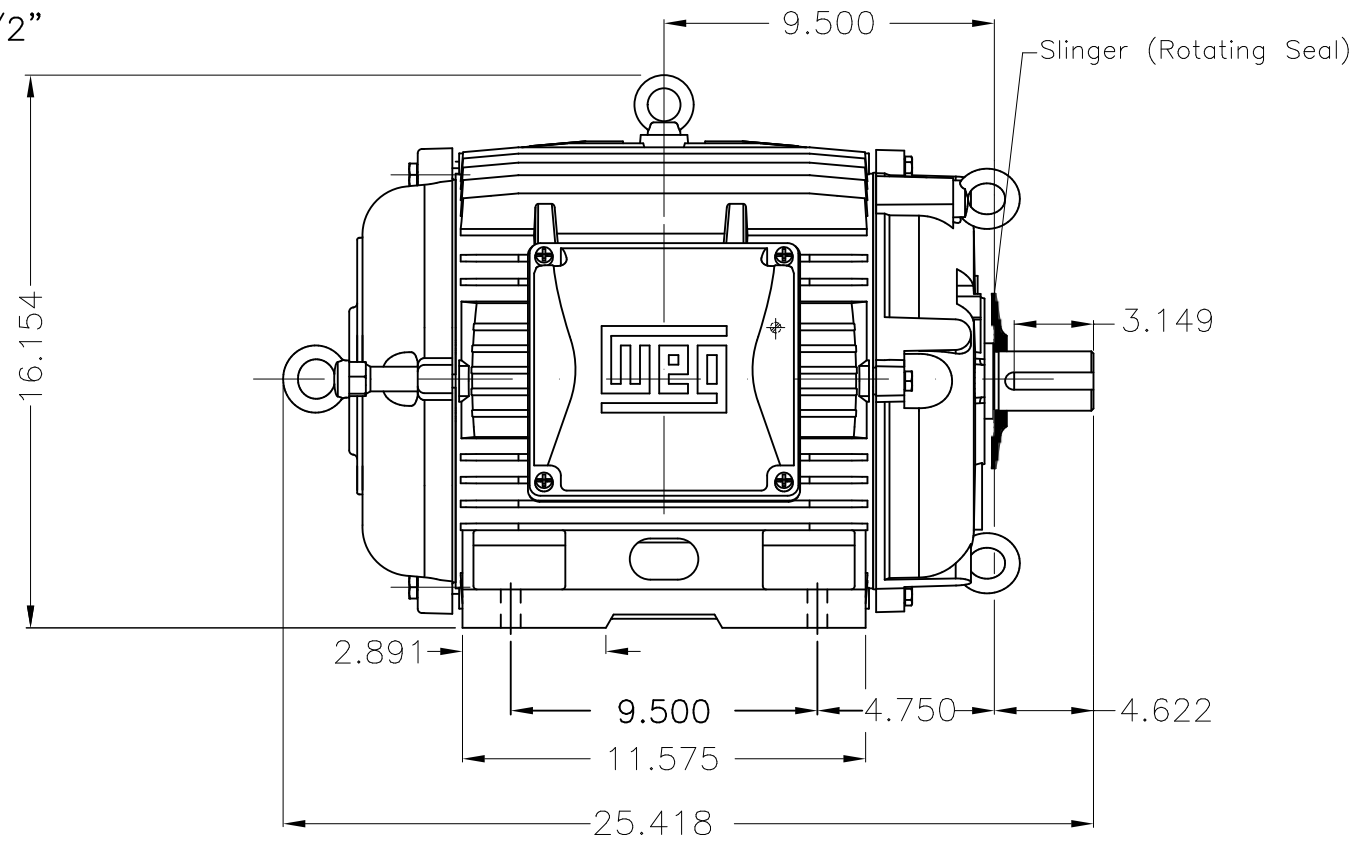

Dimensões em polegada
Dimensions in inches

THIS IS AN UPDATED REVISION, THE
PREVIOUS ONE MUST BE DISREGARDED.

Grounding for leads 5.2–25 mm² / 10–4 AWG

Slinger (Rotating Seal)

Without fan cover
Without fan
Color RAL 5009
Painting plan 202E
Mounting B3R(D)

ECM	LOC	SUMMARY OF MODIFICATIONS			EXECUTED	CHECKED	RELEASED	DATE	VER
EXECUTED	USERADMIN	 THREE PH W22 MOTOR COOLING TOWER NEMA EF FRAME 284T IP55 TEAO WEG code: 12126285							
CHECKED									
RELEASED									
REL DT	24.07.2017	WMO	Jaragua do Sul	Product Engineering	SHEET	1 / 1			