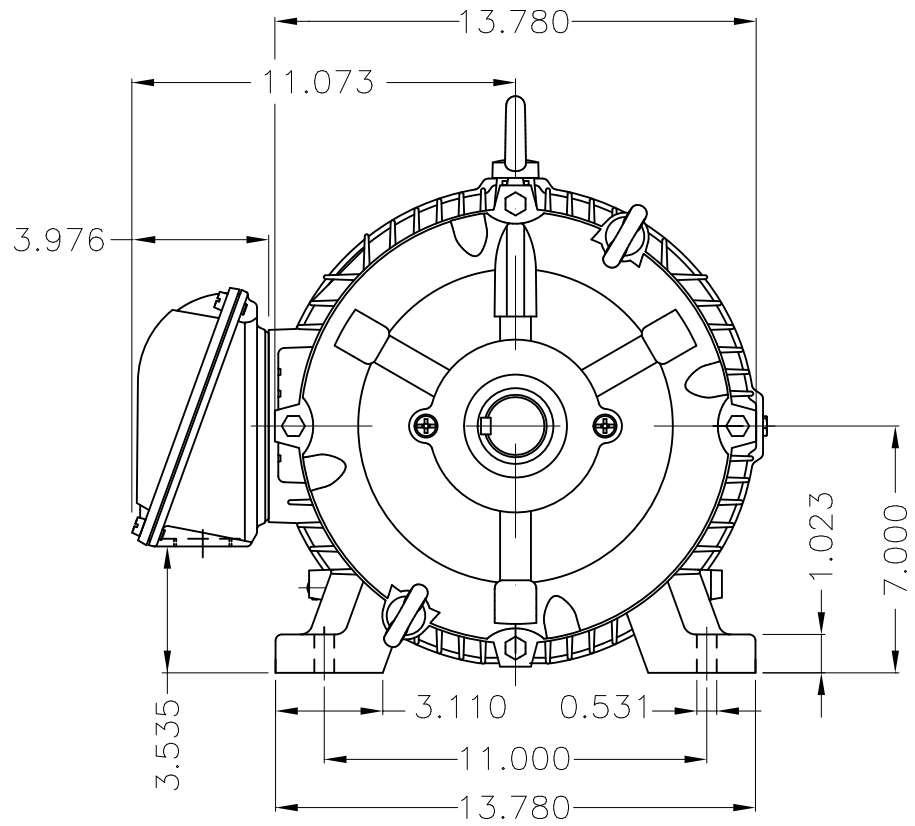

Dimensões em polegada
Dimensions in inches

THIS IS AN UPDATED REVISION, THE
PREVIOUS ONE MUST BE DISREGARDED.

Grounding for leads 5.2–25 mm² / 10–4 AWG

Slinger (Rotating Seal)

Without fan cover
Without fan
Color RAL 5009
Painting plan 202E
Mounting B3R(D)

ECM	LOC	SUMMARY OF MODIFICATIONS			EXECUTED	CHECKED	RELEASED	DATE	VER
EXECUTED	USERADMIN	 THREE PH W22 MOTOR COOLING TOWER NEMA EF FRAME 284T IP55 TEAO WEG code: 12126285							
CHECKED									
RELEASED									
REL DT	24.07.2017	WMO	Jaragua do Sul	Product Engineering	SHEET	1 / 1			

25 HP 04 Poles 60Hz

A

ZME A3