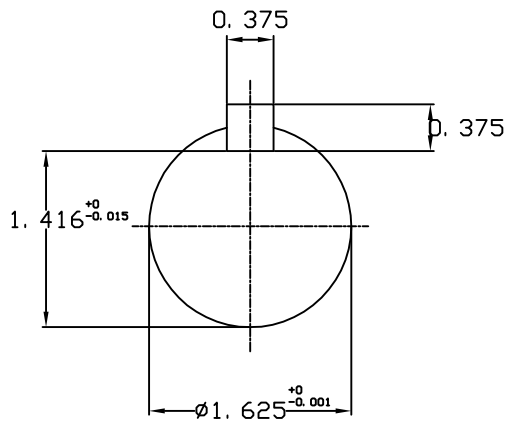

DATE
JUNE 21, 2005
CATALOG NO.
EP0252

OUTLINE DIMENSIONS

3-PHASE INDUCTION MOTOR

MOTOR TYPE:
AEHH8N
FRAME NO. 284TS

Pole	HP	KW	Hz	VOLT	Syn. Speed RPM
2	25	18.65	60	230/460	3600

Ins	Rating	Dimension in	Approx Weight	Bearings
F	CONT.	inches	418 lbs.	DE: 6211C3 NDE: 6211C3

Totally Enclosed Fan Cooled Type. Squirrel-cage Rotor.

DWN.	J. H. LIANG	11-30-98
CHKD.	C. H. KAO	12-26-98
APP'D.	Y. B. HUANG	12-26-98

TECO Westinghouse

DWG NO.
31057H359000