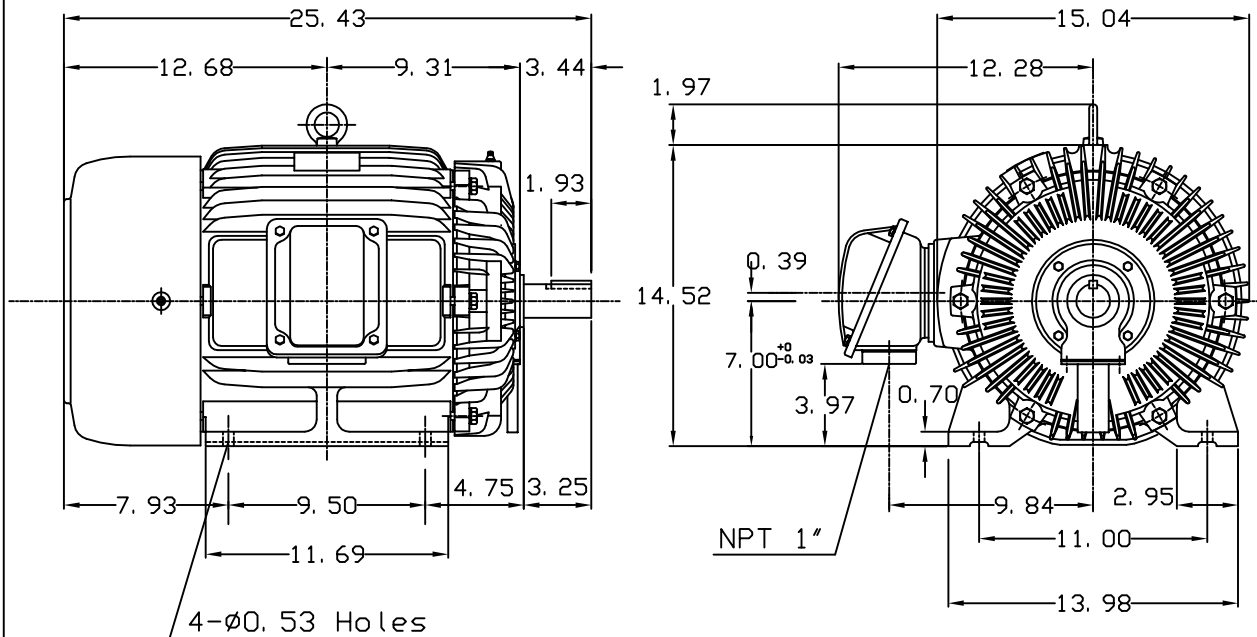

DATE
JUNE 21, 2005
CATALOG NO.
EP0252

OUTLINE DIMENSIONS

3-PHASE INDUCTION MOTOR

MOTOR TYPE:
AEHH8N
FRAME NO. 284TS

Pole	HP	KW	Hz	VOLT	Syn. Speed RPM
2	25	18.65	60	230/460	3600

Ins	Rating	Dimension in	Approx Weight	Bearings
F	CONT.	inches	418 lbs.	DE: 6211C3 NDE: 6211C3

Totally Enclosed Fan Cooled Type. Squirrel-cage Rotor.

DWN.	J. H. LIANG	11-30-98
CHKD.	C. H. KAO	12-26-98
APP'D.	Y. B. HUANG	12-26-98

TECO Westinghouse

DWG NO.
31057H359000