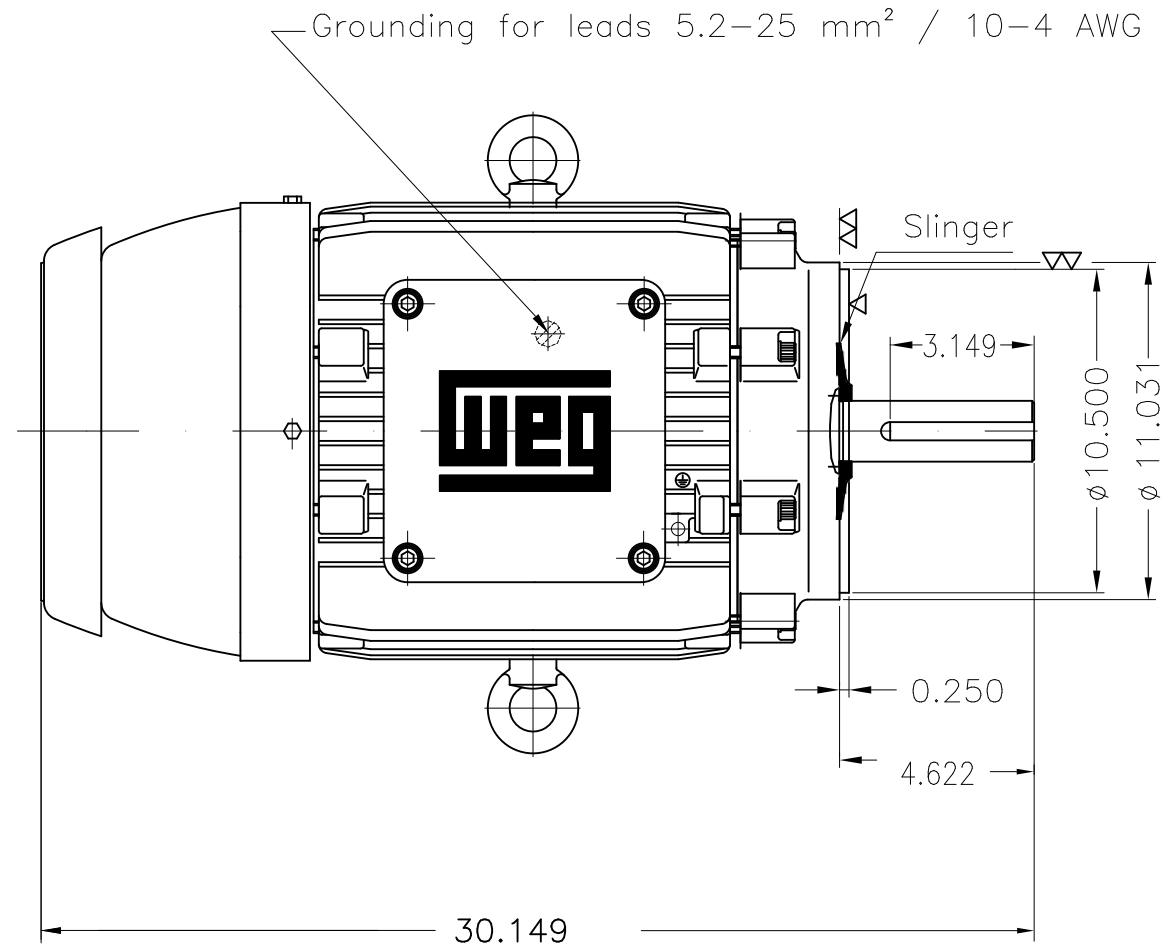

Dimensões em polegada
Dimensions in inches

THIS IS AN UPDATED REVISION, THE
PREVIOUS ONE MUST BE DISREGARDED.

Thermostats 130°C - alarm
Color RAL 5009
Painting plan 202P
Mounting V18

ECM	LOC	SUMMARY OF MODIFICATIONS	EXECUTED	CHECKED	RELEASED	DATE	VER
EXECUTED	USERADMIN	THREE PHASE EXPL. PROOF MOTOR NEMA P.EFF					
CHECKED		FRAME 286TC IP55 TEFC					
RELEASED		WEG code: 12823267					
REL DT	24.07.2017	WMO Jaragua do Sul	Product Engineering	SHEET	1 / 1		

30 HP 04 Poles 60Hz

A