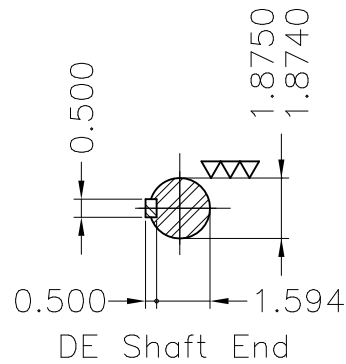

Dimensões em polegada
Dimensions in inches

THIS IS AN UPDATED REVISION, THE
PREVIOUS ONE MUST BE DISREGARDED.

Thermostats 130°C - alarm
Color RAL 5009
Painting plan 202P
Mounting V18

ECM	LOC	SUMMARY OF MODIFICATIONS	EXECUTED	CHECKED	RELEASED	DATE	VER
EXECUTED	USERADMIN	THREE PHASE EXPL. PROOF MOTOR NEMA P.EFF					
CHECKED		FRAME 286TC IP55 TEFC					
RELEASED		WEG code: 12823267					
REL DT	24.07.2017	WMO Jaragua do Sul	Product Engineering	SHEET	1 / 1		

30 HP 04 Poles 60Hz

A