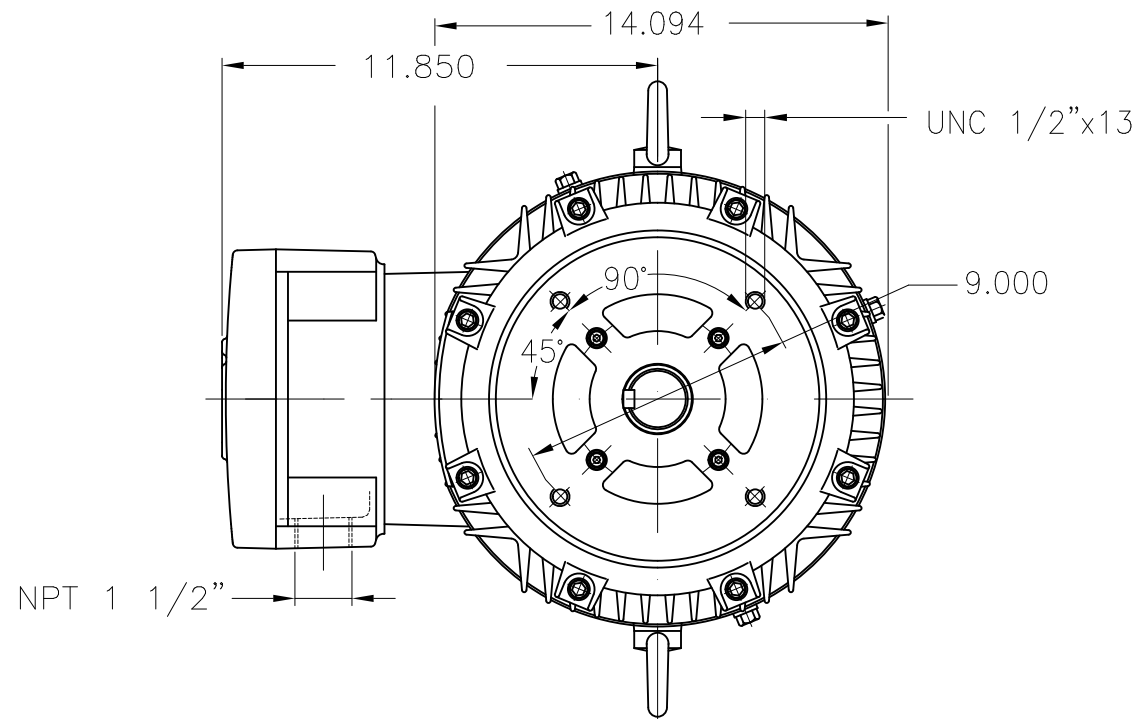

Dimensões em polegada
Dimensions in inches

THIS IS AN UPDATED REVISION, THE
PREVIOUS ONE MUST BE DISREGARDED.

Thermostats 130°C - alarm
Color RAL 5009
Painting plan 202P
Mounting V18

ECM	LOC	SUMMARY OF MODIFICATIONS	EXECUTED	CHECKED	RELEASED	DATE	VER
EXECUTED	USERADMIN	THREE PHASE EXPL. PROOF MOTOR NEMA P.EFF					
CHECKED		FRAME 286TC IP55 TEFC					
RELEASED		WEG code: 12823267					
REL DT	24.07.2017	WMO Jaragua do Sul	Product Engineering	SHEET	1 / 1		

30 HP 04 Poles 60Hz

A