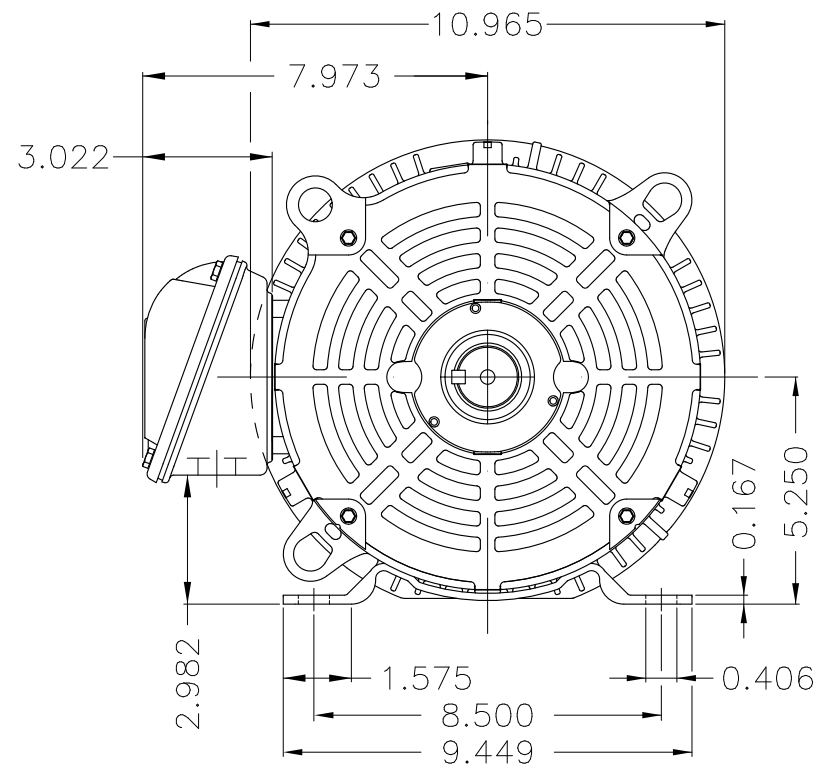

Dimensões em polegada  
Dimensions in inches

THIS IS AN UPDATED REVISION, THE  
PREVIOUS ONE MUST BE DISREGARDED.

Color Munsell N 1 matte black  
Painting plan 207N  
Mounting F-1/B3R(D)

ECM	LOC	SUMMARY OF MODIFICATIONS	EXECUTED	CHECKED	RELEASED	DATE	VER
EXECUTED	USERADMIN	THREE P. MOTOR TEFC ROLLED STEEL NEMA P. FRAME 213/5T IP55 TEFC WEG code: 12675406					
CHECKED							
RELEASED							
REL DT	24.07.2017	WMO Jaragua do Sul	Product Engineering	SHEET	1 / 1		

7.5 HP 04 Poles 60Hz

A