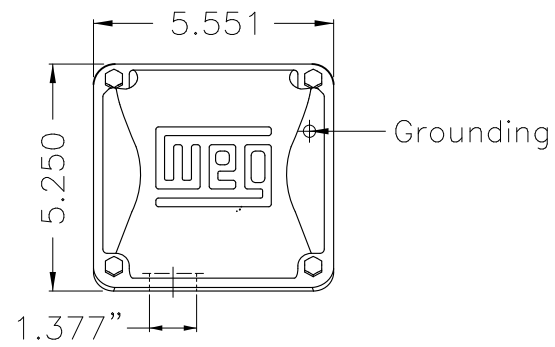

Dimensões em polegada  
Dimensions in inches

THIS IS AN UPDATED REVISION, THE  
PREVIOUS ONE MUST BE DISREGARDED.

Color Munsell N 1 matte black  
Painting plan 207N  
Mounting F-1/B3R(D)

ECM	LOC	SUMMARY OF MODIFICATIONS	EXECUTED	CHECKED	RELEASED	DATE	VER
EXECUTED	USERADMIN	THREE P. MOTOR TEFC ROLLED STEEL NEMA P. FRAME 213/5T IP55 TEFC WEG code: 12675406					
CHECKED							
RELEASED							
REL DT	24.07.2017	WMO Jaragua do Sul	Product Engineering	SHEET	1 / 1		

7.5 HP 04 Poles 60Hz

A