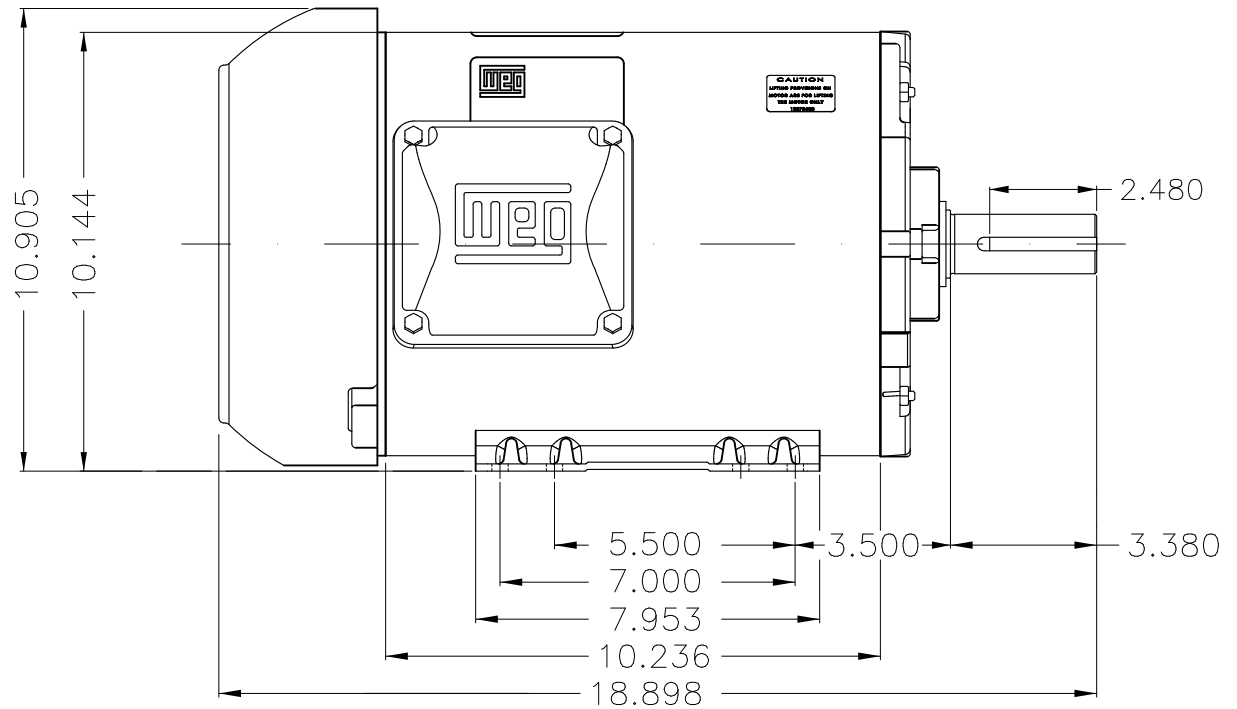

Dimensões em polegada  
Dimensions in inches

THIS IS AN UPDATED REVISION, THE  
PREVIOUS ONE MUST BE DISREGARDED.

Color Munsell N 1 matte black  
Painting plan 207N  
Mounting F-1/B3R(D)

ECM	LOC	SUMMARY OF MODIFICATIONS	EXECUTED	CHECKED	RELEASED	DATE	VER
EXECUTED	USERADMIN	THREE P. MOTOR TEFC ROLLED STEEL NEMA P. FRAME 213/5T IP55 TEFC WEG code: 12675406					
CHECKED							
RELEASED							
REL DT	24.07.2017	WMO Jaragua do Sul	Product Engineering	SHEET	1 / 1		

7.5 HP 04 Poles 60Hz

A