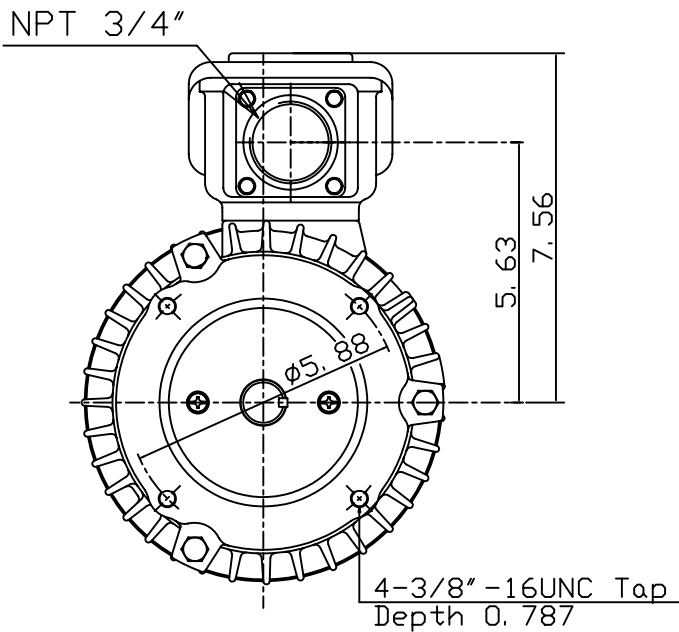

DATE
JULY 15, 2004
CATALOG NO.
NVO012C

OUTLINE DIMENSIONS
3-PHASE INDUCTION MOTOR

MOTOR TYPE:
AEVANE
FRAME NO. 143TC

Pole	HP	KW	Hz	VOLT	Syn. Speed RPM
2	1	.75	60	230/460	3600

Ins	Rating	Dimension in	Approx Weight	Bearings
F	CONT.	INCHES	48 lbs.	DE: 6205ZZ NDE: 6205ZZ

Totally Enclosed Fan-Cooled Vertical Type. Squirrel-Cage Rotor.

3

DWN.	J. Y. WU	10-05-00
CHKD.	C. S. LO	10-13-00
APPD.	Y. B. HUANG	10-13-00

TECO Westinghouse

DWG NO.
31049U567010