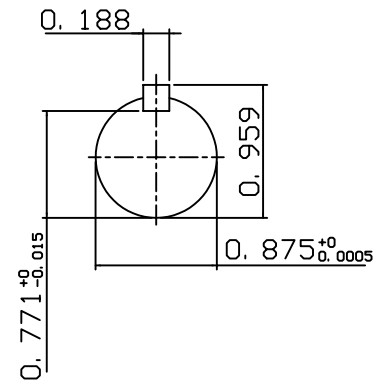

DATE
JULY 15, 2004
CATALOG NO.
NVO012C

OUTLINE DIMENSIONS
3-PHASE INDUCTION MOTOR

MOTOR TYPE:
AEVANE
FRAME NO. 143TC

Pole	HP	KW	Hz	VOLT	Syn. Speed RPM
2	1	.75	60	230/460	3600

Ins	Rating	Dimension in	Approx Weight	Bearings
F	CONT.	INCHES	48 lbs.	DE: 6205ZZ NDE: 6205ZZ

Totally Enclosed Fan-Cooled Vertical Type. Squirrel-Cage Rotor.

3

DWN.	J. Y. WU	10-05-00
CHKD.	C. S. LO	10-13-00
APPD.	Y. B. HUANG	10-13-00

TECO Westinghouse

DWG NO.
31049U567010