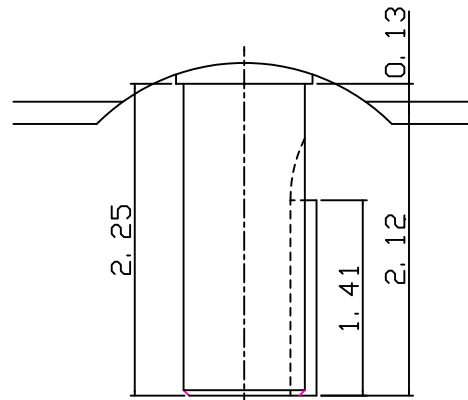

DATE
JULY 15, 2004
CATALOG NO.
NVO012C

OUTLINE DIMENSIONS
3-PHASE INDUCTION MOTOR

MOTOR TYPE:
AEVANE
FRAME NO. 143TC

Pole	HP	KW	Hz	VOLT	Syn. Speed RPM
2	1	.75	60	230/460	3600

Ins	Rating	Dimension in	Approx Weight	Bearings
F	CONT.	INCHES	48 lbs.	DE: 6205ZZ NDE: 6205ZZ

Totally Enclosed Fan-Cooled Vertical Type. Squirrel-Cage Rotor.

3

DWN.	J. Y. WU	10-05-00
CHKD.	C. S. LO	10-13-00
APPD.	Y. B. HUANG	10-13-00

TECO Westinghouse

DWG NO.
31049U567010