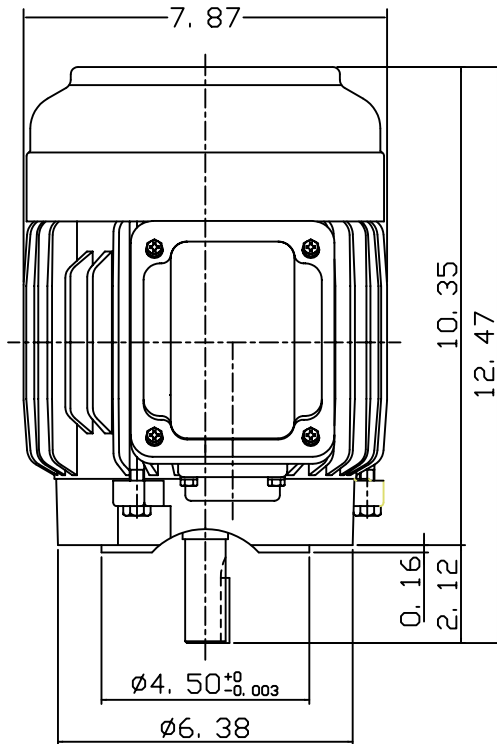

DATE
JULY 15, 2004
CATALOG NO.
NVO012C

OUTLINE DIMENSIONS
3-PHASE INDUCTION MOTOR

MOTOR TYPE:
AEVANE
FRAME NO. 143TC

Pole	HP	KW	Hz	VOLT	Syn. Speed RPM
2	1	.75	60	230/460	3600

Ins	Rating	Dimension in	Approx Weight	Bearings
F	CONT.	INCHES	48 lbs.	DE: 6205ZZ NDE: 6205ZZ

Totally Enclosed Fan-Cooled Vertical Type. Squirrel-Cage Rotor.

3

DWN.	J. Y. WU	10-05-00
CHKD.	C. S. LO	10-13-00
APPD.	Y. B. HUANG	10-13-00

TECO Westinghouse

DWG NO.
31049U567010