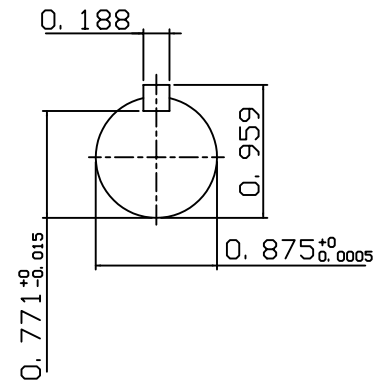

DATE
JULY 15, 2004
CATALOG NO.
NVO016C

OUTLINE DIMENSIONS
3-PHASE INDUCTION MOTOR

MOTOR TYPE:
AEVANE
FRAME NO. 145TC

Pole	HP	KW	Hz	VOLT	Syn. Speed RPM
6	1	.75	60	230/460	1200

Ins	Rating	Dimension in	Approx Weight	Bearings
F	CONT.	INCHES	55 lbs.	DE: 6205ZZ NDE: 6205ZZ

Totally Enclosed Fan-Cooled Vertical Type. Squirrel-Cage Rotor.

DWN.	J. Y. WU	10-05-00
CHKD.	C. S. LO	10-13-00
APPD.	Y. B. HUANG	10-13-00

TECO Westinghouse

DWG NO.
31049U568010