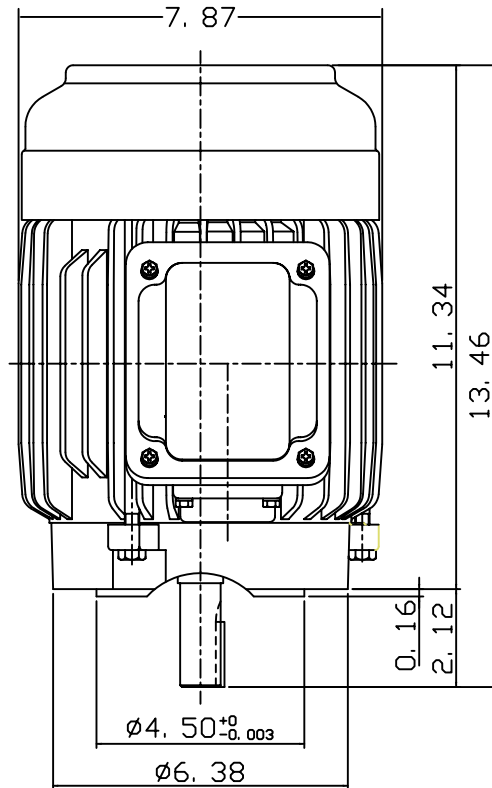

DATE
JULY 15, 2004
CATALOG NO.
NVO016C

OUTLINE DIMENSIONS
3-PHASE INDUCTION MOTOR

MOTOR TYPE:
AEVANE
FRAME NO. 145TC

Pole	HP	KW	Hz	VOLT	Syn. Speed RPM
6	1	.75	60	230/460	1200

Ins	Rating	Dimension in	Approx Weight	Bearings
F	CONT.	INCHES	55 lbs.	DE: 6205ZZ NDE: 6205ZZ

Totally Enclosed Fan-Cooled Vertical Type. Squirrel-Cage Rotor.

DWN.	J. Y. WU	10-05-00
CHKD.	C. S. LO	10-13-00
APPD.	Y. B. HUANG	10-13-00

TECO Westinghouse

DWG NO.
31049U568010