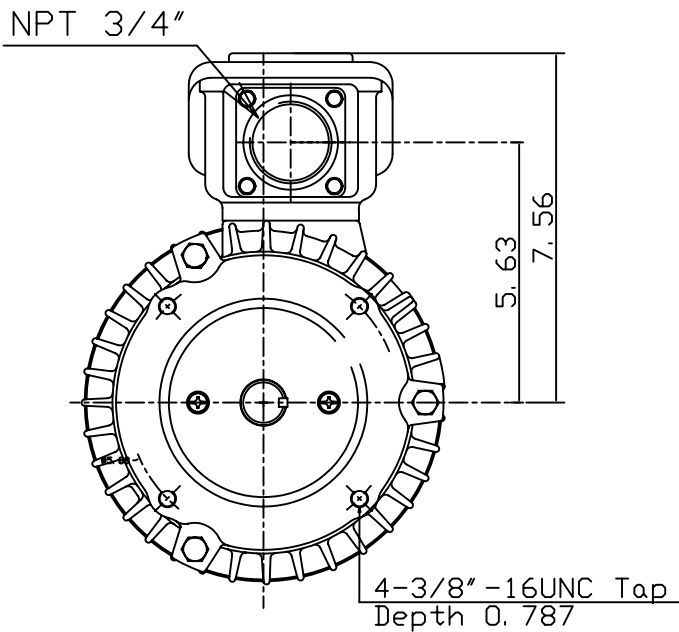

DATE
JULY 15, 2004
CATALOG NO.
NVO016C

OUTLINE DIMENSIONS
3-PHASE INDUCTION MOTOR

MOTOR TYPE:
AEVANE
FRAME NO. 145TC

Pole	HP	KW	Hz	VOLT	Syn. Speed RPM
6	1	.75	60	230/460	1200

Ins	Rating	Dimension in	Approx Weight	Bearings
F	CONT.	INCHES	55 lbs.	DE: 6205ZZ NDE: 6205ZZ

Totally Enclosed Fan-Cooled Vertical Type. Squirrel-Cage Rotor.

DWN.	J. Y. WU	10-05-00
CHKD.	C. S. LO	10-13-00
APPD.	Y. B. HUANG	10-13-00

TECO Westinghouse

DWG NO.
31049U568010