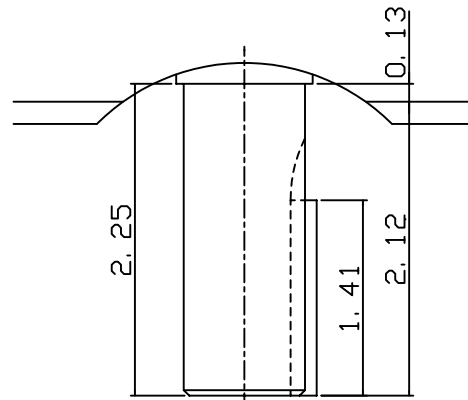

DATE
JULY 15, 2004
CATALOG NO.
NVO016C

OUTLINE DIMENSIONS
3-PHASE INDUCTION MOTOR

MOTOR TYPE:
AEVANE
FRAME NO. 145TC

Pole	HP	KW	Hz	VOLT	Syn. Speed RPM
6	1	.75	60	230/460	1200

Ins	Rating	Dimension in	Approx Weight	Bearings
F	CONT.	INCHES	55 lbs.	DE: 6205ZZ NDE: 6205ZZ

Totally Enclosed Fan-Cooled Vertical Type. Squirrel-Cage Rotor.

DWN.	J. Y. WU	10-05-00
CHKD.	C. S. LO	10-13-00
APPD.	Y. B. HUANG	10-13-00

TECO Westinghouse

DWG NO.
31049U568010