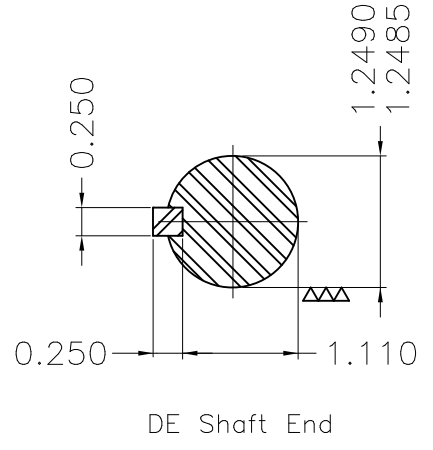

Dimensões em polegada
Dimensions in inches

THIS IS AN UPDATED REVISION, THE
PREVIOUS ONE MUST BE DISREGARDED.

Color Munsell N 1 matte black
Painting plan 207N
Mounting F-1/B34R(D)

ECM	LOC	SUMMARY OF MODIFICATIONS	EXECUTED	CHECKED	RELEASED	DATE	VER
EXECUTED	USERADMIN	THREE PHASE ODP ROLLED STEEL NEMA PREM.					
CHECKED		FRAME 254/6JM ODP					
RELEASED		WEG code: 12869079					
REL DT	24.07.2017	WMO Jaragua do Sul	Product Engineering	SHEET	1 / 1		

20 HP 02 Poles 60Hz

A