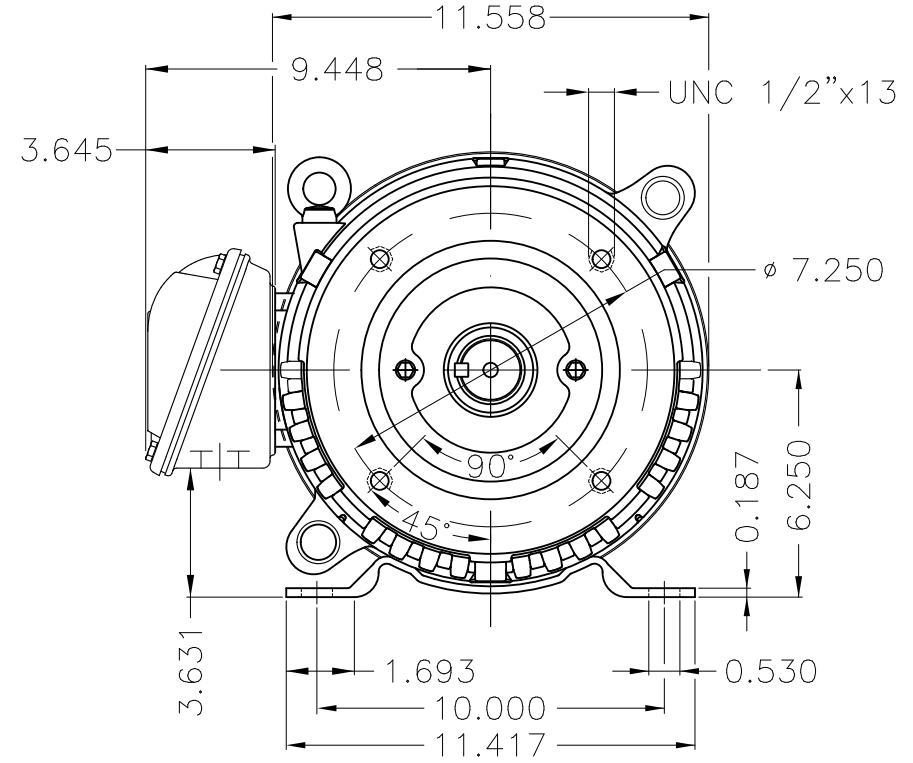

Dimensões em polegada
Dimensions in inches

THIS IS AN UPDATED REVISION, THE
PREVIOUS ONE MUST BE DISREGARDED.

Color Munsell N 1 matte black
Painting plan 207N
Mounting F-1/B34R(D)

ECM	LOC	SUMMARY OF MODIFICATIONS	EXECUTED	CHECKED	RELEASED	DATE	VER
EXECUTED	USERADMIN	THREE PHASE ODP ROLLED STEEL NEMA PREM.					
CHECKED		FRAME 254/6JM ODP					
RELEASED		WEG code: 12869079					
REL DT	24.07.2017	WMO Jaragua do Sul	Product Engineering	SHEET	1 / 1		

20 HP 02 Poles 60Hz

A