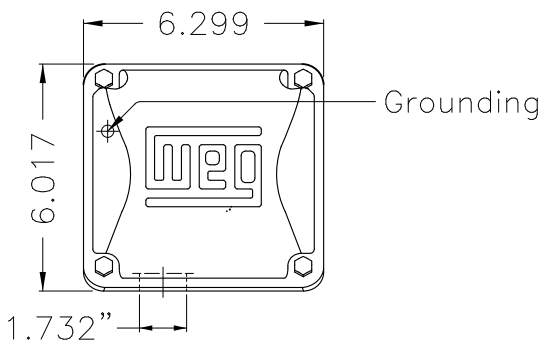

Dimensões em polegada
Dimensions in inches

THIS IS AN UPDATED REVISION, THE
PREVIOUS ONE MUST BE DISREGARDED.

Color Munsell N 1 matte black
Painting plan 207N
Mounting F-1/B34R(D)

ECM	LOC	SUMMARY OF MODIFICATIONS	EXECUTED	CHECKED	RELEASED	DATE	VER
EXECUTED	USERADMIN	THREE PHASE ODP ROLLED STEEL NEMA PREM.					
CHECKED		FRAME 254/6JM ODP					
RELEASED		WEG code: 12869079					
REL DT	24.07.2017	WMO Jaragua do Sul	Product Engineering	SHEET	1 / 1		