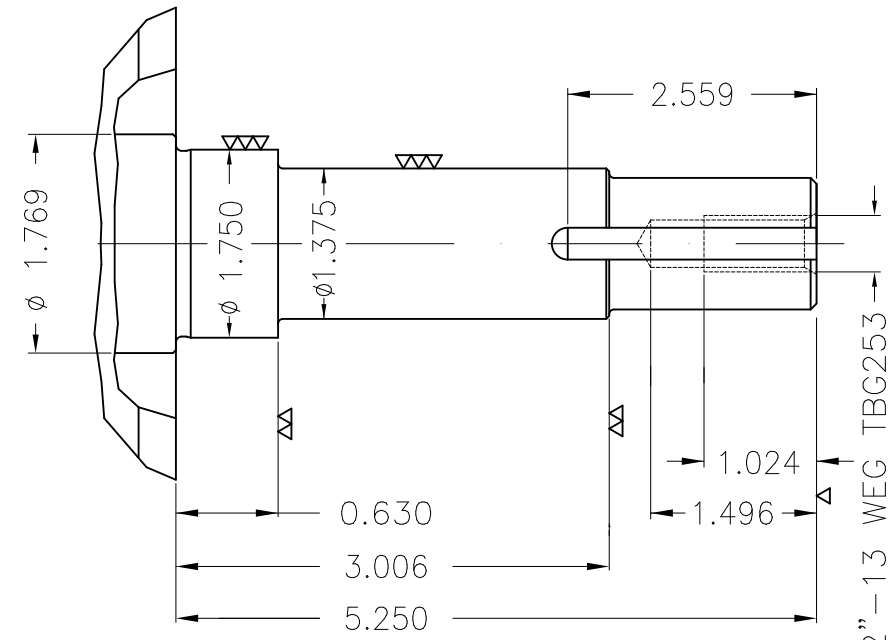

Dimensões em polegada
Dimensions in inches

THIS IS AN UPDATED REVISION, THE
PREVIOUS ONE MUST BE DISREGARDED.

Color Munsell N 1 matte black
Painting plan 207N
Mounting F-1/B34R(D)

ECM	LOC	SUMMARY OF MODIFICATIONS	EXECUTED	CHECKED	RELEASED	DATE	VER
EXECUTED	USERADMIN	THREE PHASE ODP ROLLED STEEL NEMA PREM.					
CHECKED		FRAME 254/6JM ODP					
RELEASED		WEG code: 12869079					
REL DT	24.07.2017	WMO Jaragua do Sul	Product Engineering	SHEET	1 / 1		

20 HP 02 Poles 60Hz

A