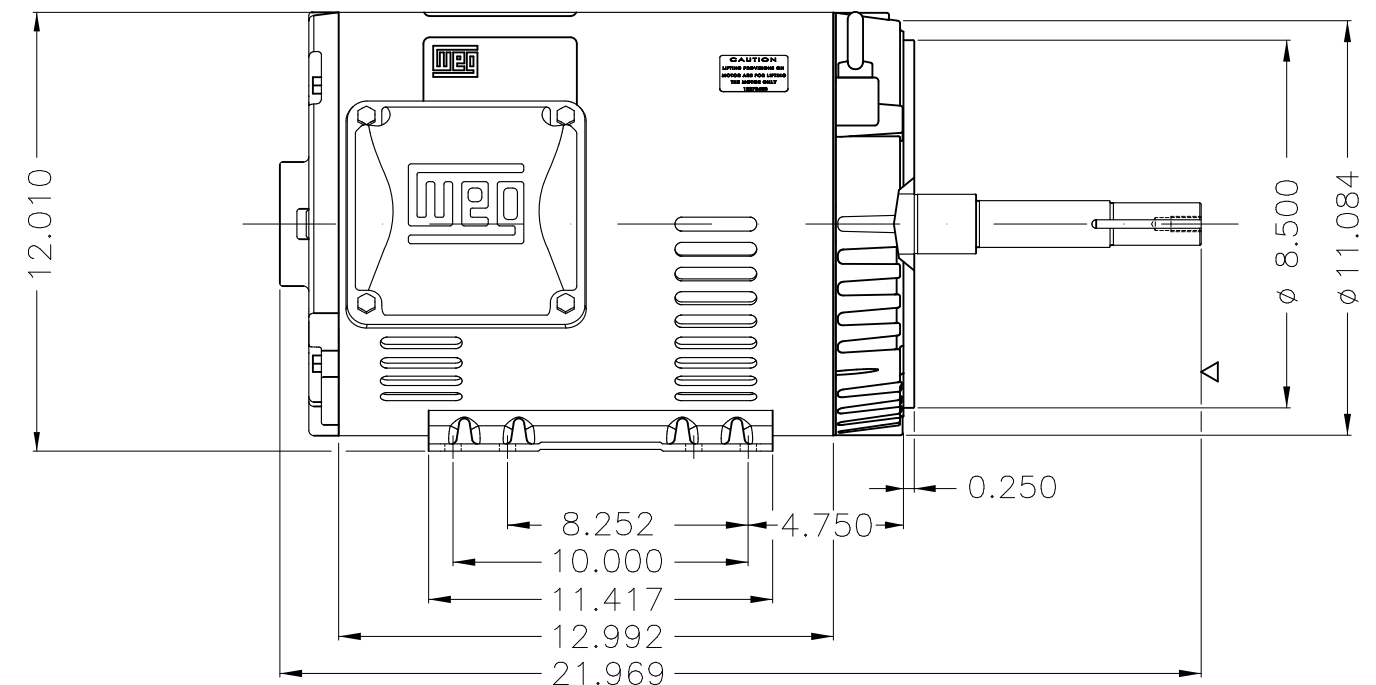

Dimensões em polegada
Dimensions in inches

THIS IS AN UPDATED REVISION, THE
PREVIOUS ONE MUST BE DISREGARDED.

Color Munsell N 1 matte black
Painting plan 207N
Mounting F-1/B34R(D)

ECM	LOC	SUMMARY OF MODIFICATIONS	EXECUTED	CHECKED	RELEASED	DATE	VER
EXECUTED	USERADMIN	THREE PHASE ODP ROLLED STEEL NEMA PREM.					
CHECKED		FRAME 254/6JM ODP					
RELEASED		WEG code: 12869079					
REL DT	24.07.2017	WMO Jaragua do Sul	Product Engineering	SHEET	1 / 1		

20 HP 02 Poles 60Hz

A