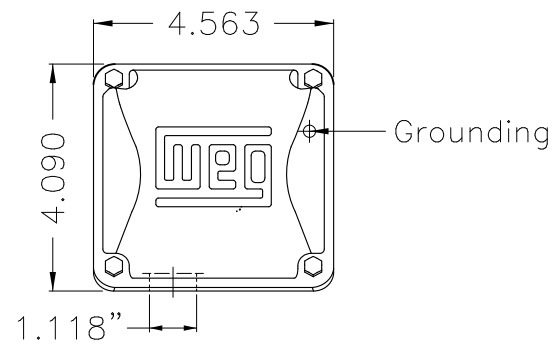

Dimensões em polegada  
Dimensions in inches

THIS IS AN UPDATED REVISION, THE  
PREVIOUS ONE MUST BE DISREGARDED.

Color Munsell N 1 matte black  
Painting plan 207N  
Mounting F-1/B34R(D)

| ECM      | LOC        | SUMMARY OF MODIFICATIONS                | EXECUTED            | CHECKED | RELEASED | DATE | VER |
|----------|------------|---|---------------------|---------|----------|------|-----|
| EXECUTED | USERADMIN  | THREE PHASE ODP ROLLED STEEL NEMA PREM. |                     |         |          |      |     |
| CHECKED  |            | FRAME 182/4TC ODP                       |                     |         |          |      |     |
| RELEASED |            | WEG code: 12751163                      |                     |         |          |      |     |
| REL DT   | 24.07.2017 | WMO Jaragua do Sul                      | Product Engineering | SHEET   | 1 / 1    |      |     |

5 HP 04 Poles 60Hz

A