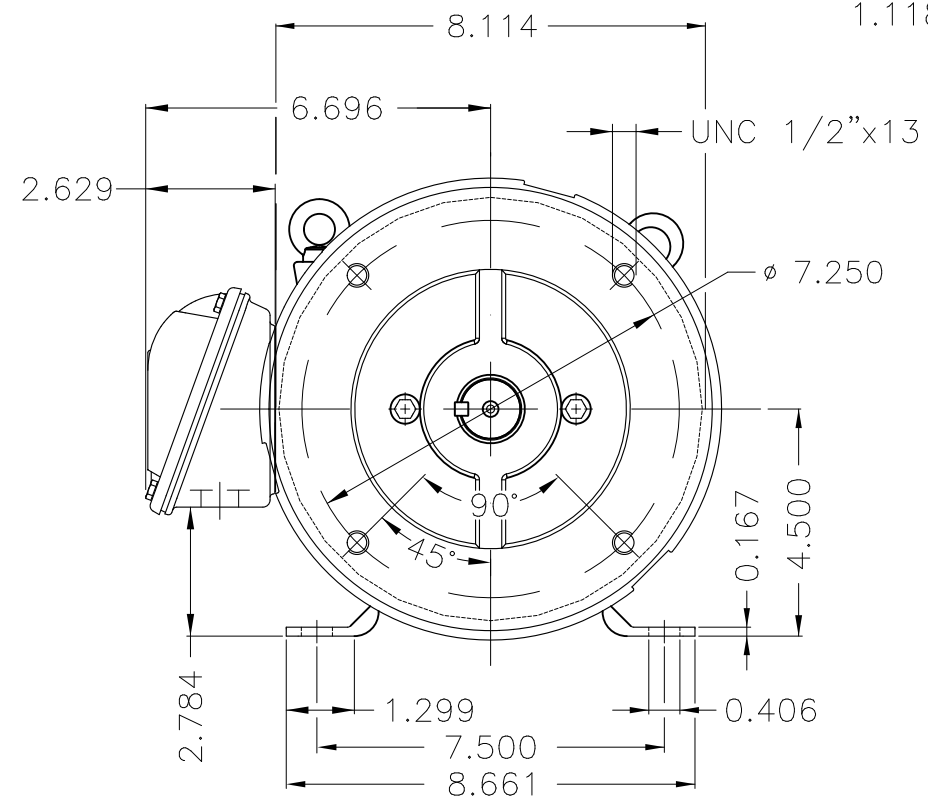

Dimensões em polegada  
Dimensions in inches

THIS IS AN UPDATED REVISION, THE  
PREVIOUS ONE MUST BE DISREGARDED.

Color Munsell N 1 matte black  
Painting plan 207N  
Mounting F-1/B34R(D)

| ECM      | LOC        | SUMMARY OF MODIFICATIONS                | EXECUTED            | CHECKED | RELEASED | DATE | VER |
|----------|------------|---|---------------------|---------|----------|------|-----|
| EXECUTED | USERADMIN  | THREE PHASE ODP ROLLED STEEL NEMA PREM. |                     |         |          |      |     |
| CHECKED  |            | FRAME 182/4TC ODP                       |                     |         |          |      |     |
| RELEASED |            | WEG code: 12751163                      |                     |         |          |      |     |
| REL DT   | 24.07.2017 | WMO Jaragua do Sul                      | Product Engineering | SHEET   | 1 / 1    |      |     |

5 HP 04 Poles 60Hz

A