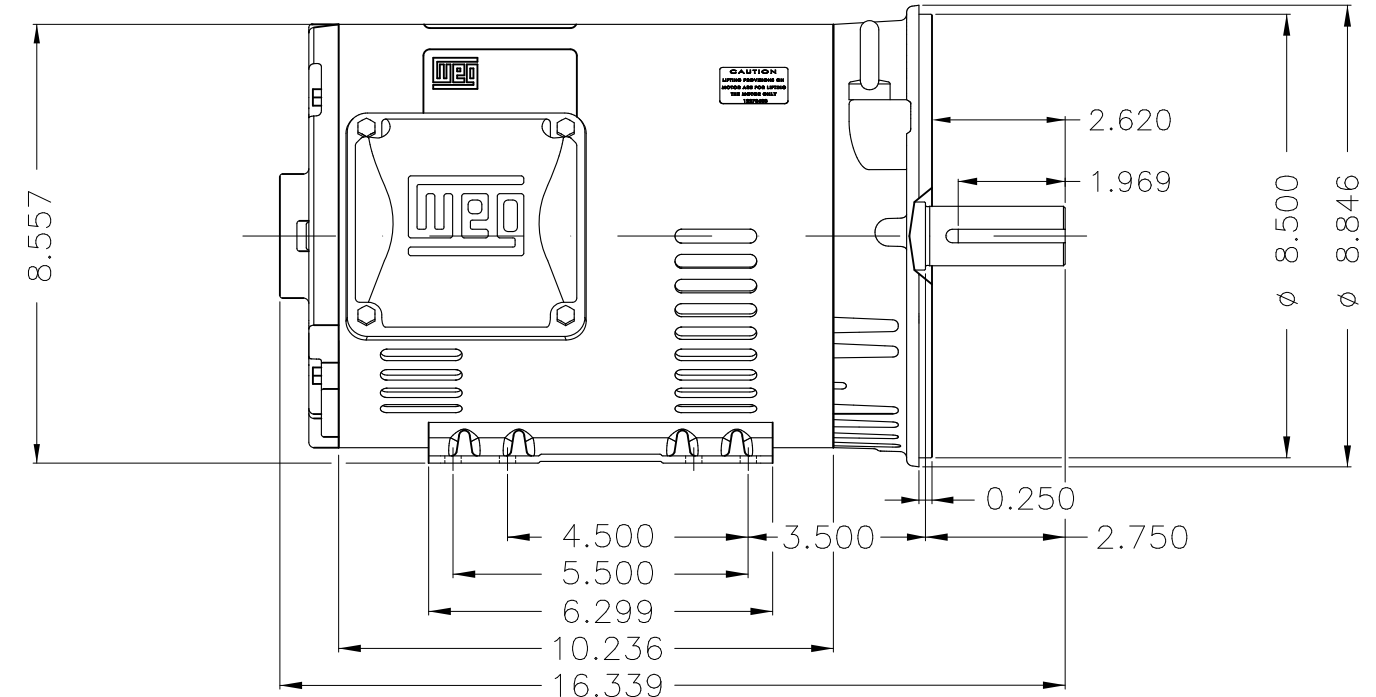

Dimensões em polegada  
Dimensions in inches

THIS IS AN UPDATED REVISION, THE  
PREVIOUS ONE MUST BE DISREGARDED.

Color Munsell N 1 matte black  
Painting plan 207N  
Mounting F-1/B34R(D)

| ECM      | LOC        | SUMMARY OF MODIFICATIONS                | EXECUTED            | CHECKED | RELEASED | DATE | VER |
|----------|------------|---|---------------------|---------|----------|------|-----|
| EXECUTED | USERADMIN  | THREE PHASE ODP ROLLED STEEL NEMA PREM. |                     |         |          |      |     |
| CHECKED  |            | FRAME 182/4TC ODP                       |                     |         |          |      |     |
| RELEASED |            | WEG code: 12751163                      |                     |         |          |      |     |
| REL DT   | 24.07.2017 | WMO Jaragua do Sul                      | Product Engineering | SHEET   | 1 / 1    |      |     |

5 HP 04 Poles 60Hz

A