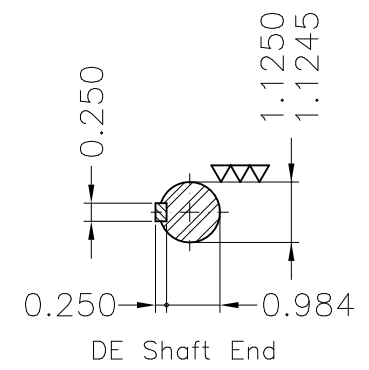

Dimensões em polegada  
Dimensions in inches

THIS IS AN UPDATED REVISION, THE  
PREVIOUS ONE MUST BE DISREGARDED.

Color Munsell N 1 matte black  
Painting plan 207N  
Mounting F-1/B34R(D)

| ECM      | LOC        | SUMMARY OF MODIFICATIONS                | EXECUTED            | CHECKED | RELEASED | DATE | VER |
|----------|------------|---|---------------------|---------|----------|------|-----|
| EXECUTED | USERADMIN  | THREE PHASE ODP ROLLED STEEL NEMA PREM. |                     |         |          |      |     |
| CHECKED  |            | FRAME 182/4TC ODP                       |                     |         |          |      |     |
| RELEASED |            | WEG code: 12751163                      |                     |         |          |      |     |
| REL DT   | 24.07.2017 | WMO Jaragua do Sul                      | Product Engineering | SHEET   | 1 / 1    |      |     |

5 HP 04 Poles 60Hz

A