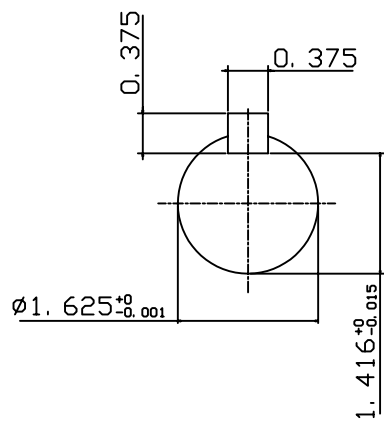

DATE
JULY 15, 2004
CATALOG NO.
NVO154C

OUTLINE DIMENSIONS
3-PHASE INDUCTION MOTOR

MOTOR TYPE:
AEVANE
FRAME NO. 254TC

Pole	HP	KW	Hz	VOLT	Syn. Speed RPM
4	15	11	60	230/460	1800

Ins	Rating	Dimension in	Approx Weight	Bearings
F	CONT.	inches	281 lbs.	DE: 6309ZZ NDE: 6307ZZ

Totally Enclosed Fan-Cooled Vertical Type, Squirrel-Cage Rotor.

◇		

DWN.	G. L. GUD	03-19-01
CHKD.	C. H. KAD	03-27-01
APPD.	Y. B. HUANG	03-27-01

DWG NO.
31049U586011