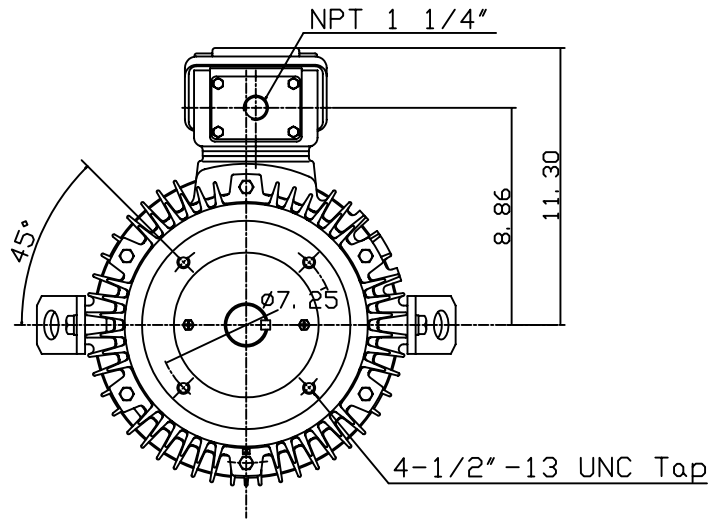

DATE
JULY 15, 2004
CATALOG NO.
NVO154C

OUTLINE DIMENSIONS
3-PHASE INDUCTION MOTOR

MOTOR TYPE:
AEVANE
FRAME NO. 254TC

Pole	HP	KW	Hz	VOLT	Syn. Speed RPM
4	15	11	60	230/460	1800

Ins	Rating	Dimension in	Approx Weight	Bearings
F	CONT.	inches	281 lbs.	DE: 6309ZZ NDE: 6307ZZ

Totally Enclosed Fan-Cooled Vertical Type, Squirrel-Cage Rotor.

◇		
---	--	--

DWN.	G. L. GUD	03-19-01
CHKD.	C. H. KAD	03-27-01
APPD.	Y. B. HUANG	03-27-01

DWG NO.
31049U586011