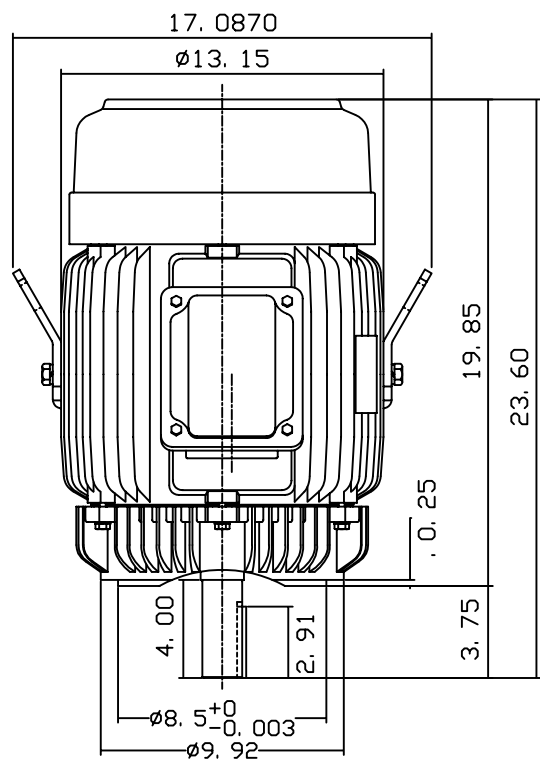

DATE
JULY 15, 2004
CATALOG NO.
NVO154C

OUTLINE DIMENSIONS
3-PHASE INDUCTION MOTOR

MOTOR TYPE:
AEVANE
FRAME NO. 254TC

Pole	HP	KW	Hz	VOLT	Syn. Speed RPM
4	15	11	60	230/460	1800

Ins	Rating	Dimension in	Approx Weight	Bearings
F	CONT.	inches	281 lbs.	DE: 6309ZZ NDE: 6307ZZ

Totally Enclosed Fan-Cooled Vertical Type, Squirrel-Cage Rotor.

◇		
---	--	--

DWN.	G. L. GUD	03-19-01
CHKD.	C. H. KAD	03-27-01
APPD.	Y. B. HUANG	03-27-01

DWG NO.
31049U586011