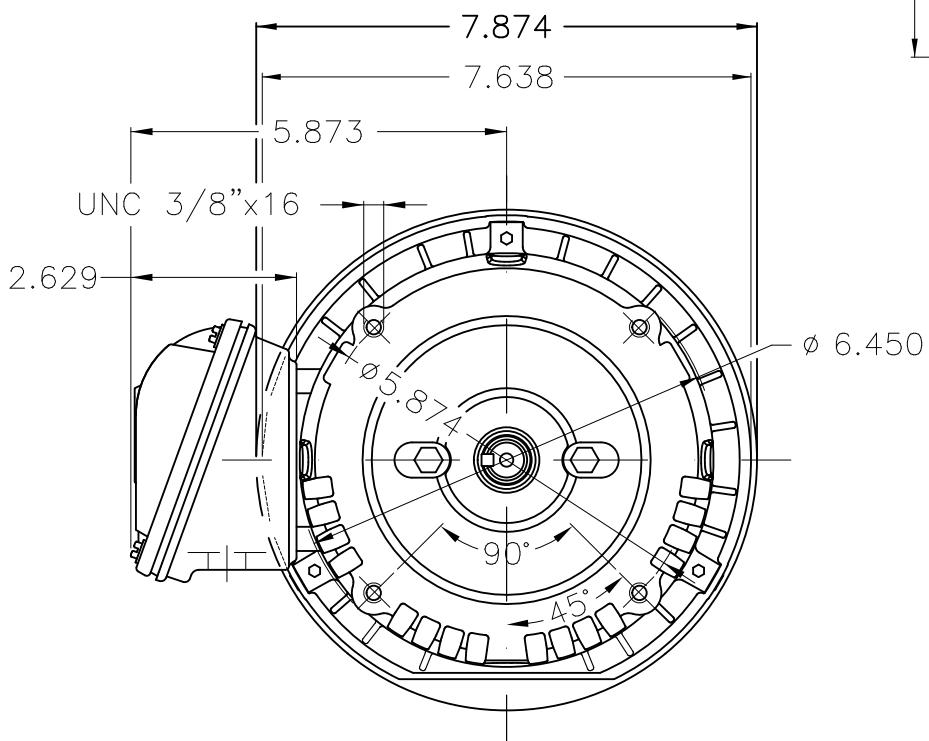

Dimensões em polegada
Dimensions in inches

THIS IS AN UPDATED REVISION, THE
PREVIOUS ONE MUST BE DISREGARDED.

Color Munsell N 1 matte black
Painting plan 207N
Mounting W-6/V18R(D)

| ECM | LOC | SUMMARY OF MODIFICATIONS | EXECUTED | CHECKED | RELEASED | DATE | VER |
|----------|------------|---------------------------------------------------------------------------------------------------------------------------------------------------------------------------------|---------------------|---------|----------|------|-----|
| EXECUTED | USERADMIN |  THREE P. MOTOR TEFC ROLLED STEEL NEMA P. FRAME 143/5TC IP55 TEFC WEG code: 12677283 | | | | | |
| CHECKED | | | | | | | |
| RELEASED | | | | | | | |
| REL DT | 24.07.2017 | WMO Jaragua do Sul | Product Engineering | SHEET | 1 / 1 | | |

1 HP 06 Poles 60Hz

A