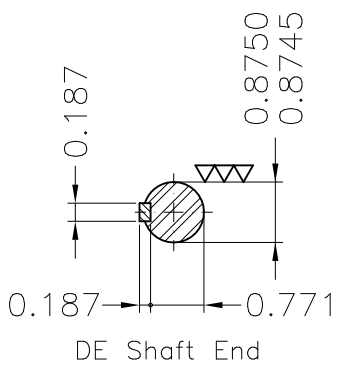

Dimensões em polegada
Dimensions in inches

THIS IS AN UPDATED REVISION, THE
PREVIOUS ONE MUST BE DISREGARDED.

Color Munsell N 1 matte black
Painting plan 207N
Mounting W-6/V18R(D)

| ECM | LOC | SUMMARY OF MODIFICATIONS | EXECUTED | CHECKED | RELEASED | DATE | VER |
|----------|------------|---------------------------------------------------------------------------------------------------------------------------------------------------------------------------------|---------------------|---------|----------|------|-----|
| EXECUTED | USERADMIN |  THREE P. MOTOR TEFC ROLLED STEEL NEMA P. FRAME 143/5TC IP55 TEFC WEG code: 12677283 | | | | | |
| CHECKED | | | | | | | |
| RELEASED | | | | | | | |
| REL DT | 24.07.2017 | WMO Jaragua do Sul | Product Engineering | SHEET | 1 / 1 | | |

1 HP 06 Poles 60Hz

A