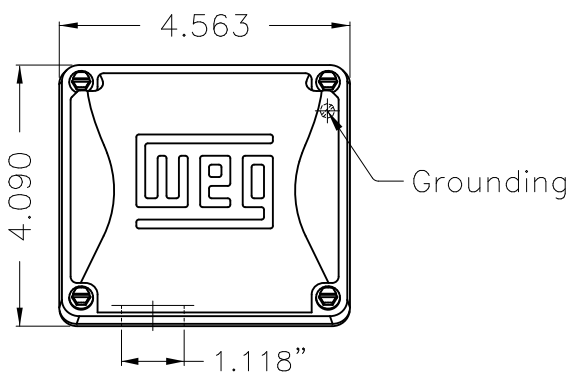

Dimensões em polegada
Dimensions in inches

THIS IS AN UPDATED REVISION, THE
PREVIOUS ONE MUST BE DISREGARDED.

Color Munsell N 1 matte black
Painting plan 207N
Mounting W-6/V18R(D)

| ECM | LOC | SUMMARY OF MODIFICATIONS | EXECUTED | CHECKED | RELEASED | DATE | VER |
|----------|------------|---------------------------------------------------------------------------------------------------------------------------------------------------------------------------------|---------------------|---------|----------|------|-----|
| EXECUTED | USERADMIN |  THREE P. MOTOR TEFC ROLLED STEEL NEMA P. FRAME 143/5TC IP55 TEFC WEG code: 12677283 | | | | | |
| CHECKED | | | | | | | |
| RELEASED | | | | | | | |
| REL DT | 24.07.2017 | WMO Jaragua do Sul | Product Engineering | SHEET | 1 / 1 | | |