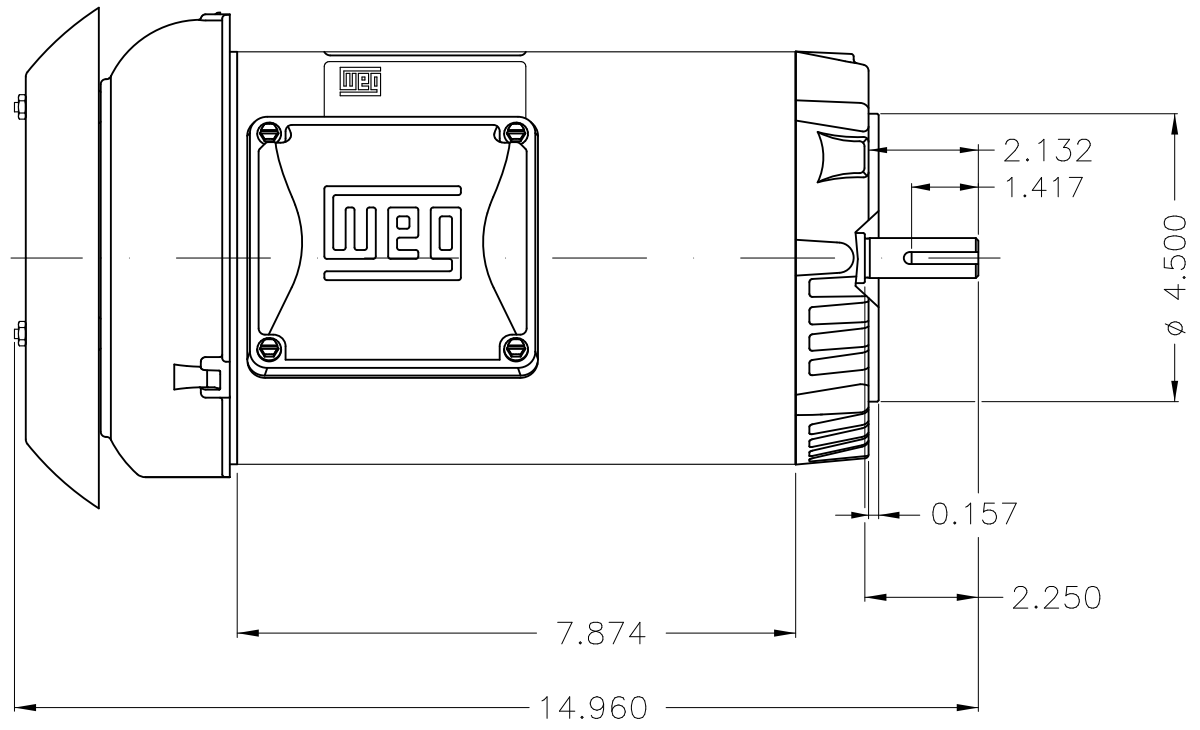

Dimensões em polegada
Dimensions in inches

THIS IS AN UPDATED REVISION, THE
PREVIOUS ONE MUST BE DISREGARDED.

Color Munsell N 1 matte black
Painting plan 207N
Mounting W-6/V18R(D)

| ECM | LOC | SUMMARY OF MODIFICATIONS | EXECUTED | CHECKED | RELEASED | DATE | VER |
|----------|------------|---------------------------------------------------------------------------------------------------------------------------------------------------------------------------------|---------------------|---------|----------|------|-----|
| EXECUTED | USERADMIN |  THREE P. MOTOR TEFC ROLLED STEEL NEMA P. FRAME 143/5TC IP55 TEFC WEG code: 12677283 | | | | | |
| CHECKED | | | | | | | |
| RELEASED | | | | | | | |
| REL DT | 24.07.2017 | WMO Jaragua do Sul | Product Engineering | SHEET | 1 / 1 | | |