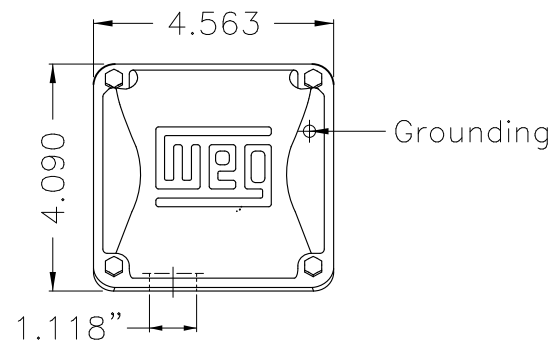

Dimensões em polegada
Dimensions in inches

THIS IS AN UPDATED REVISION, THE
PREVIOUS ONE MUST BE DISREGARDED.

Color Munsell N 1 matte black
Painting plan 207N
Mounting F-1/B3R(D)

ECM	LOC	SUMMARY OF MODIFICATIONS	EXECUTED	CHECKED	RELEASED	DATE	VER
EXECUTED	USERADMIN	THREE PHASE ODP ROLLED STEEL NEMA PREM.					
CHECKED		FRAME 182/4T ODP					
RELEASED		WEG code: 12751165					
REL DT	24.07.2017	WMO Jaragua do Sul	Product Engineering	SHEET	1 / 1		