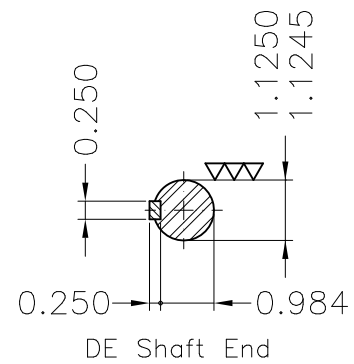

Dimensões em polegada
Dimensions in inches

THIS IS AN UPDATED REVISION, THE
PREVIOUS ONE MUST BE DISREGARDED.

Color Munsell N 1 matte black
Painting plan 207N
Mounting F-1/B3R(D)

ECM	LOC	SUMMARY OF MODIFICATIONS	EXECUTED	CHECKED	RELEASED	DATE	VER
EXECUTED	USERADMIN	THREE PHASE ODP ROLLED STEEL NEMA PREM.					
CHECKED		FRAME 182/4T ODP					
RELEASED		WEG code: 12751165					
REL DT	24.07.2017	WMO Jaragua do Sul	Product Engineering	SHEET	1 / 1		

2 HP 06 Poles 60Hz

A