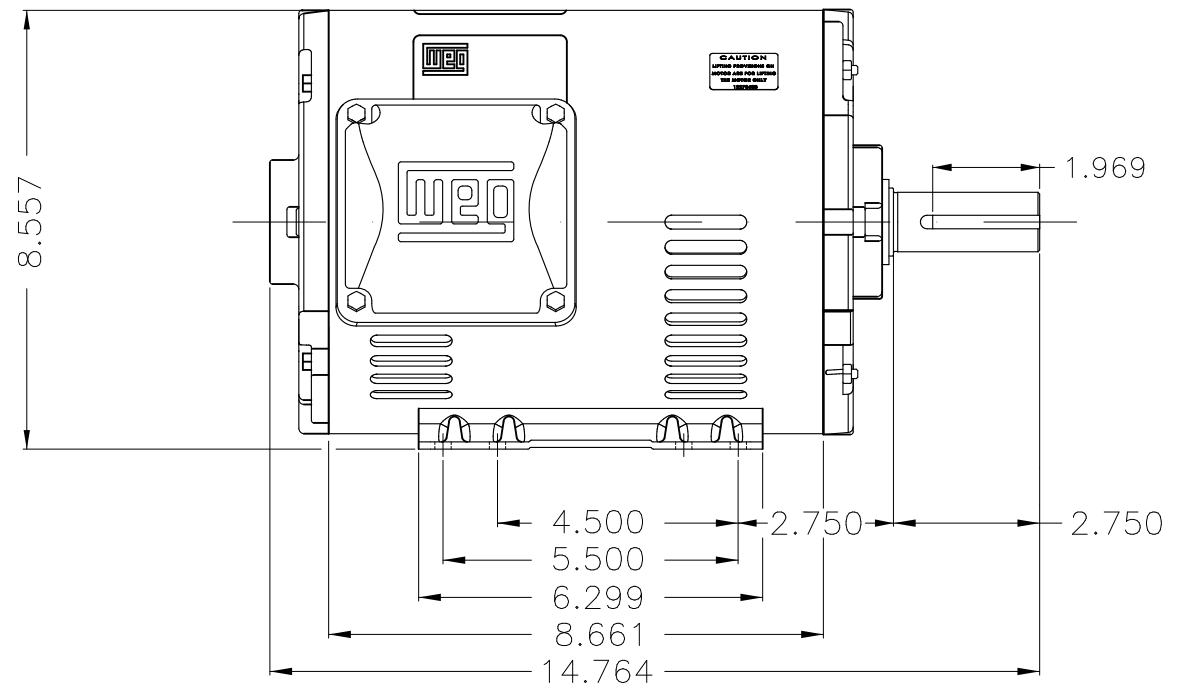

Dimensões em polegada
Dimensions in inches

THIS IS AN UPDATED REVISION, THE
PREVIOUS ONE MUST BE DISREGARDED.

Color Munsell N 1 matte black
Painting plan 207N
Mounting F-1/B3R(D)

ECM	LOC	SUMMARY OF MODIFICATIONS	EXECUTED	CHECKED	RELEASED	DATE	VER
EXECUTED	USERADMIN	THREE PHASE ODP ROLLED STEEL NEMA PREM.					
CHECKED		FRAME 182/4T ODP					
RELEASED		WEG code: 12751165					
REL DT	24.07.2017	WMO Jaragua do Sul	Product Engineering	SHEET	1 / 1		

2 HP 06 Poles 60Hz

A