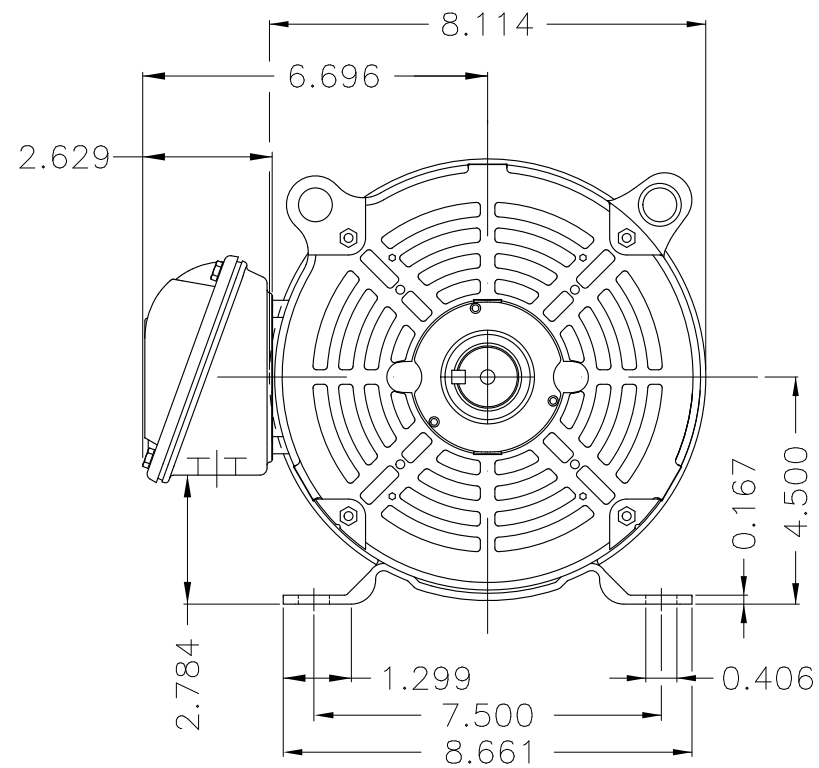

Dimensões em polegada
Dimensions in inches

THIS IS AN UPDATED REVISION, THE
PREVIOUS ONE MUST BE DISREGARDED.

Color Munsell N 1 matte black
Painting plan 207N
Mounting F-1/B3R(D)

ECM	LOC	SUMMARY OF MODIFICATIONS	EXECUTED	CHECKED	RELEASED	DATE	VER
EXECUTED	USERADMIN	THREE PHASE ODP ROLLED STEEL NEMA PREM.					
CHECKED		FRAME 182/4T ODP					
RELEASED		WEG code: 12751165					
REL DT	24.07.2017	WMO Jaragua do Sul	Product Engineering	SHEET	1 / 1		

2 HP 06 Poles 60Hz

A