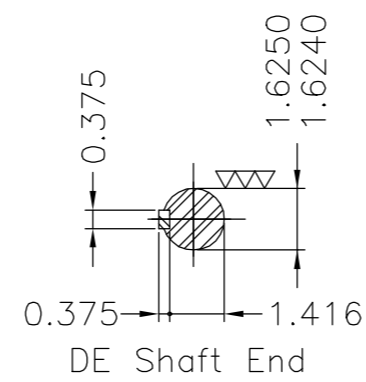

No reproduction of this drawing is allowed without written permission of WEG Motores

EIXO	
PADRÃO	X
OPCIONAL	
ESPECIAL	

Dimensões em polegadas
Dimensions in inches

THIS IS AN UPDATED REVISION, THE PREVIOUS ONE MUST BE DISREGARDED.

Cabos de ligação sem terminais / Connection leads without terminals
 Cabos de ligação numerados com etiqueta / Leads are labeled
 Plano de pintura 203A / Painting plan 203A
 Forma construtiva B3D / Mounting B3R(D)

WEG ELECTRIC CORPORATION - WEC

500001212226		Retirado nota de parafuso organometálico	MENSOR		ODORIZZI	22.08.2016	03
500000704970		ALT. CONFORME CLAIM 412702961	CAMILAH		ANDERSONLB	24.01.2013	02
ECM	LOC	SUMMARY OF MODIFICATIONS	EXECUTED	CHECKED	RELEASED	DATE	VER
EXECUTED	ALCIDESZ	THREE PHASE NEMA P. EFF MOTOR FRAME 256T IP23			10000991394		
CHECKED					000 03		
RELEASED	SCARMAGNANI				000 03		
REL DT	05.10.2010	WMO	JARAGUÁ DO SUL	ENGENHARIA DE PRODUTO	SHEET	1 / 1	