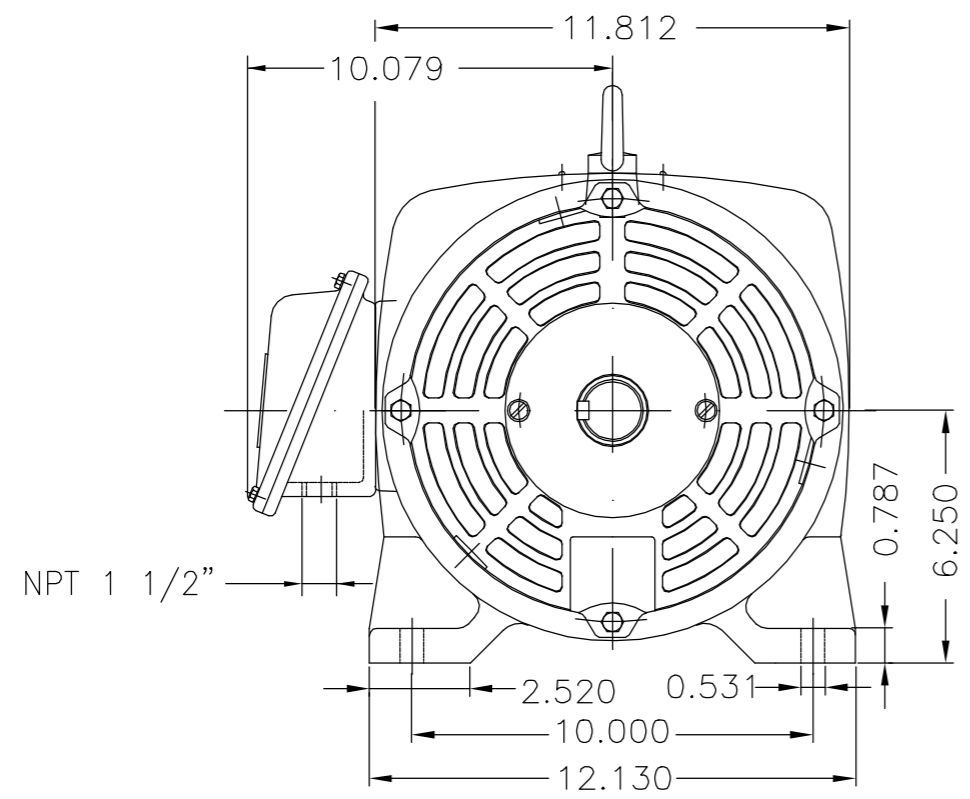

No reproduction of this drawing is allowed without written permission of WEG Motores

EIXO	
PADRÃO	X
OPCIONAL	
ESPECIAL	

Dimensões em polegadas
Dimensions in inches

THIS IS AN UPDATED REVISION, THE PREVIOUS ONE MUST BE DISREGARDED.

Cabos de ligação sem terminais / Connection leads without terminals
 Cabos de ligação numerados com etiqueta / Leads are labeled
 Plano de pintura 203A / Painting plan 203A
 Forma construtiva B3D / Mounting B3R(D)