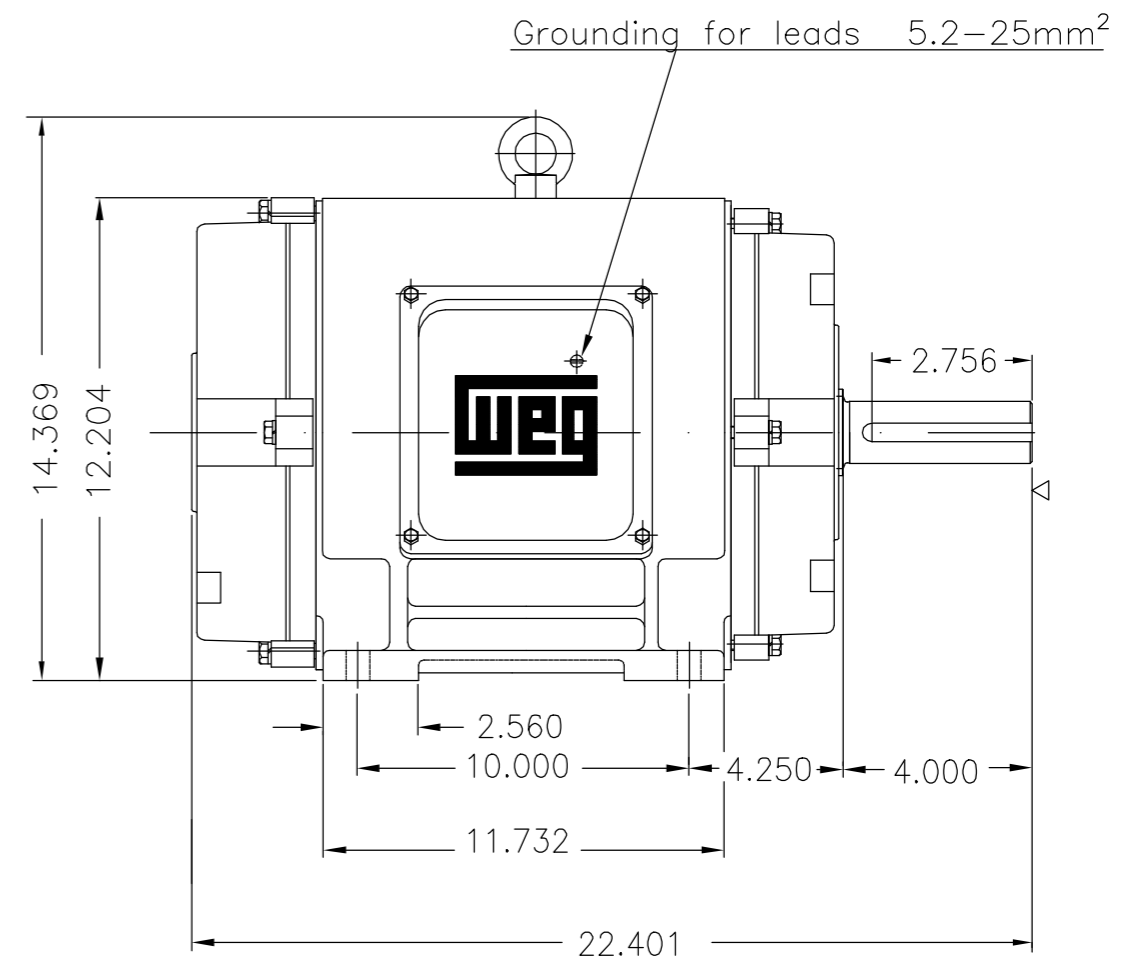

No reproduction of this drawing is allowed without written permission of WEG Motores

EIXO	
PADRÃO	X
OPCIONAL	
ESPECIAL	

Dimensões em polegadas
Dimensions in inches

THIS IS AN UPDATED REVISION, THE PREVIOUS ONE MUST BE DISREGARDED.

Cabos de ligação sem terminais / Connection leads without terminals
 Cabos de ligação numerados com etiqueta / Leads are labeled
 Plano de pintura 203A / Painting plan 203A
 Forma construtiva B3D / Mounting B3R(D)

WEG ELECTRIC CORPORATION - WEC

500001212226		Retirado nota de parafuso organometálico	MENSOR		ODORIZZI	22.08.2016	03
500000704970		ALT. CONFORME CLAIM 412702961	CAMILAH		ANDERSONLB	24.01.2013	02
ECM	LOC	SUMMARY OF MODIFICATIONS	EXECUTED	CHECKED	RELEASED	DATE	VER
EXECUTED	ALCIDESZ	THREE PHASE NEMA P. EFF MOTOR FRAME 256T IP23			10000991394		
CHECKED					000 03		
RELEASED	SCARMAGNANI				000 03		
REL DT	05.10.2010	WMO	JARAGUÁ DO SUL	ENGENHARIA DE PRODUTO	SHEET	1 / 1	