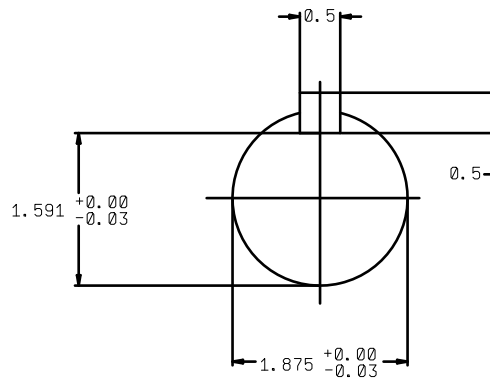

DATE
APRIL 27, 2010
CATALOG NO.
HBO156

OUTLINE DIMENSIONS
3-PHASE INDUCTION MOTOR

MOTOR TYPE:
AEHH8B
FRAME NO. 284T

Pole	HP	KW	Hz	VOLT	Syn. Speed RPM
6	15	11.2	60	460	1200

Ins	Rating	Dimension in	Approx Weight	Bearings
F	CONT.	inches	418 lbs.	DE : 6311ZC35C NDE : 6310ZC35C

Totally Enclosed Fan Cooled Type. Squirrel-cage Rotor.

□		

DWN.	J.H.LIANG	11-30-98
CHKD.	C.H.KAO	12-26-98
APPD.	Y.B.HUANG	12-26-98

TEC Westinghouse

DWG NO.
31049M627030