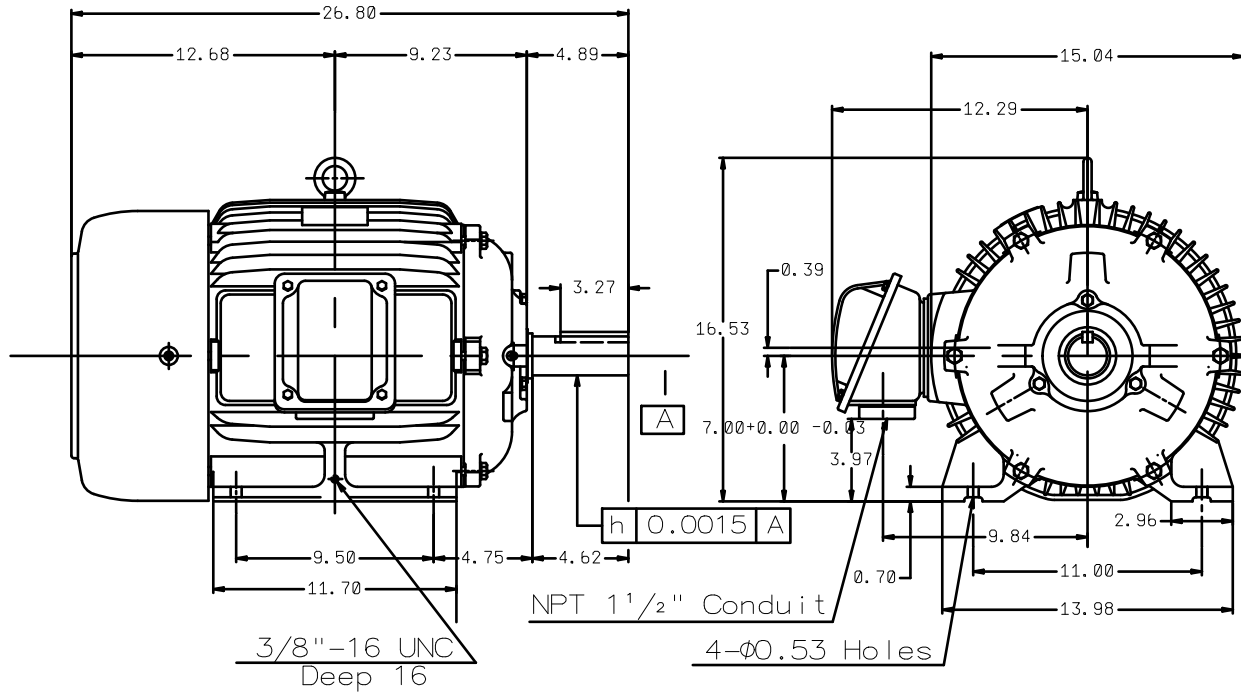

DATE  
APRIL 27, 2010  
CATALOG NO.  
HBO156

OUTLINE DIMENSIONS  
3-PHASE INDUCTION MOTOR

MOTOR TYPE:  
AEHH8B  
FRAME NO. 284T

Pole	HP	KW	Hz	VOLT	Syn. Speed RPM
6	15	11.2	60	460	1200

Ins	Rating	Dimension in	Approx Weight	Bearings
F	CONT.	inches	418 lbs.	DE : 6311ZC35C NDE : 6310ZC35C

Totally Enclosed Fan Cooled Type. Squirrel-cage Rotor.

□		
---	--	--

DWN.	J.H.LIANG	11-30-98
CHKD.	C.H.KAO	12-26-98
APPD.	Y.B.HUANG	12-26-98

TEC Westinghouse

DWG NO.  
31049M627030