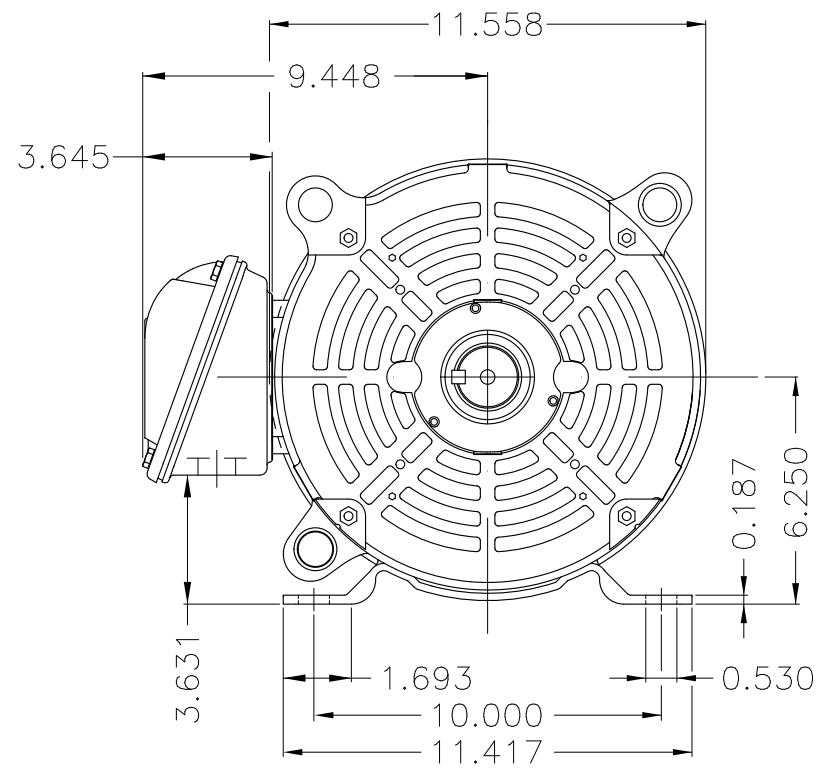

Dimensões em polegada
Dimensions in inches

THIS IS AN UPDATED REVISION, THE
PREVIOUS ONE MUST BE DISREGARDED.

Color Munsell N 1 matte black
Painting plan 207N
Mounting F-1/B3R(D)

ECM	LOC	SUMMARY OF MODIFICATIONS	EXECUTED	CHECKED	RELEASED	DATE	VER
EXECUTED	USERADMIN	THREE PHASE ODP ROLLED STEEL NEMA PREM.					
CHECKED		FRAME 254/6T ODP					
RELEASED		WEG code: 12770647					
REL DT	24.07.2017	WMO Jaragua do Sul	Product Engineering	SHEET	1 / 1		

20 HP 04 Poles 60Hz

A

ZME A3