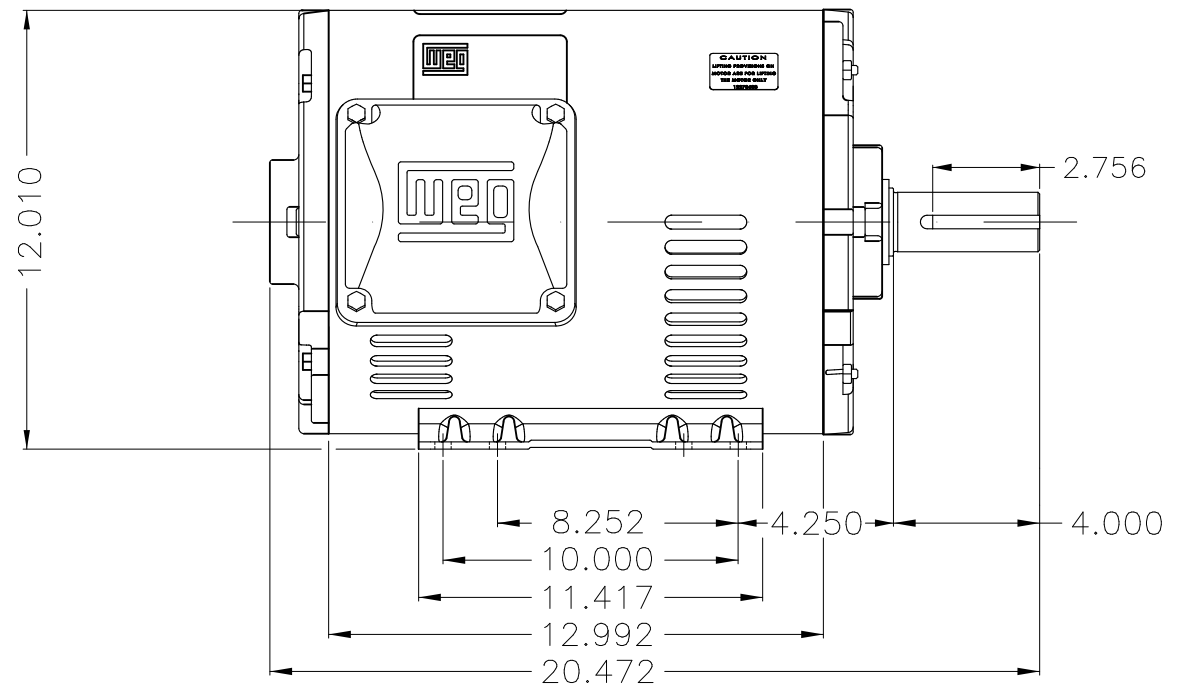

Dimensões em polegada
Dimensions in inches

THIS IS AN UPDATED REVISION, THE
PREVIOUS ONE MUST BE DISREGARDED.

Color Munsell N 1 matte black
Painting plan 207N
Mounting F-1/B3R(D)

ECM	LOC	SUMMARY OF MODIFICATIONS	EXECUTED	CHECKED	RELEASED	DATE	VER
EXECUTED	USERADMIN	THREE PHASE ODP ROLLED STEEL NEMA PREM.					
CHECKED		FRAME 254/6T ODP					
RELEASED		WEG code: 12770647					
REL DT	24.07.2017	WMO Jaragua do Sul	Product Engineering	SHEET	1 / 1		

20 HP 04 Poles 60Hz

A

ZME A3