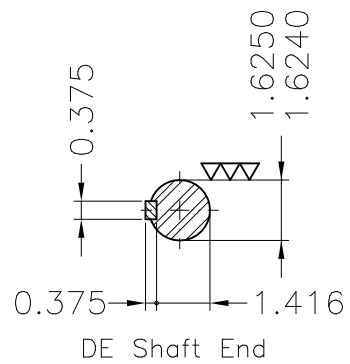

Dimensões em polegada
Dimensions in inches

THIS IS AN UPDATED REVISION, THE
PREVIOUS ONE MUST BE DISREGARDED.

Color Munsell N 1 matte black
Painting plan 207N
Mounting F-1/B3R(D)

ECM	LOC	SUMMARY OF MODIFICATIONS	EXECUTED	CHECKED	RELEASED	DATE	VER
EXECUTED	USERADMIN	THREE PHASE ODP ROLLED STEEL NEMA PREM.					
CHECKED		FRAME 254/6T ODP					
RELEASED		WEG code: 12770647					
REL DT	24.07.2017	WMO Jaragua do Sul	Product Engineering	SHEET	1 / 1		

20 HP 04 Poles 60Hz

A

ZME A3