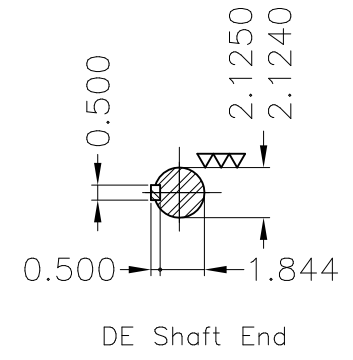

Dimensões em polegada
Dimensions in inches

THIS IS AN UPDATED REVISION, THE
PREVIOUS ONE MUST BE DISREGARDED.

Without fan cover
Without fan
Color RAL 5009
Painting plan 202E
Mounting B3R(D)

ECM	LOC	SUMMARY OF MODIFICATIONS	EXECUTED	CHECKED	RELEASED	DATE	VER
EXECUTED	USERADMIN	THREE PH W22 MOTOR COOLING TOWER NEMA EF					
CHECKED		FRAME 324T IP55 TEAO					
RELEASED		WEG code: 12126278					
REL DT	24.07.2017	WMO Jaragua do Sul	Product Engineering	SHEET	1 / 1		

25 HP 06 Poles 60Hz

A