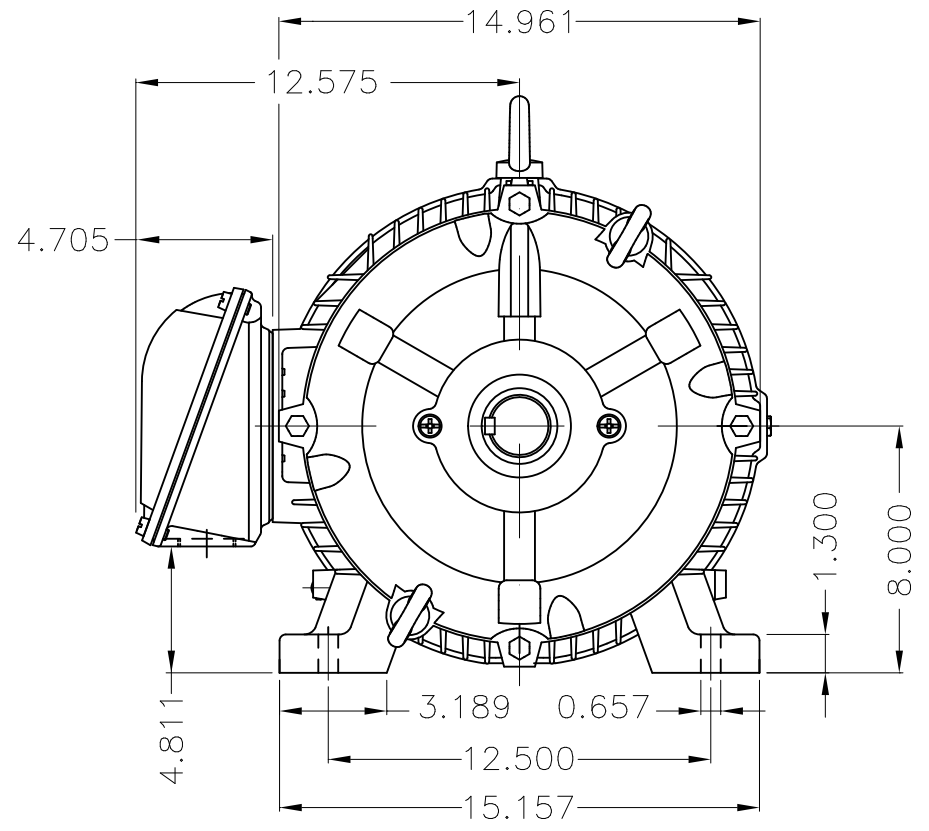

Dimensões em polegada
Dimensions in inches

THIS IS AN UPDATED REVISION, THE
PREVIOUS ONE MUST BE DISREGARDED.

Without fan cover
Without fan
Color RAL 5009
Painting plan 202E
Mounting B3R(D)

ECM	LOC	SUMMARY OF MODIFICATIONS	EXECUTED	CHECKED	RELEASED	DATE	VER
EXECUTED	USERADMIN	THREE PH W22 MOTOR COOLING TOWER NEMA EF					
CHECKED		FRAME 324T IP55 TEAO					
RELEASED		WEG code: 12126278					
REL DT	24.07.2017	WMO Jaragua do Sul	Product Engineering	SHEET	1 / 1		

25 HP 06 Poles 60Hz

A