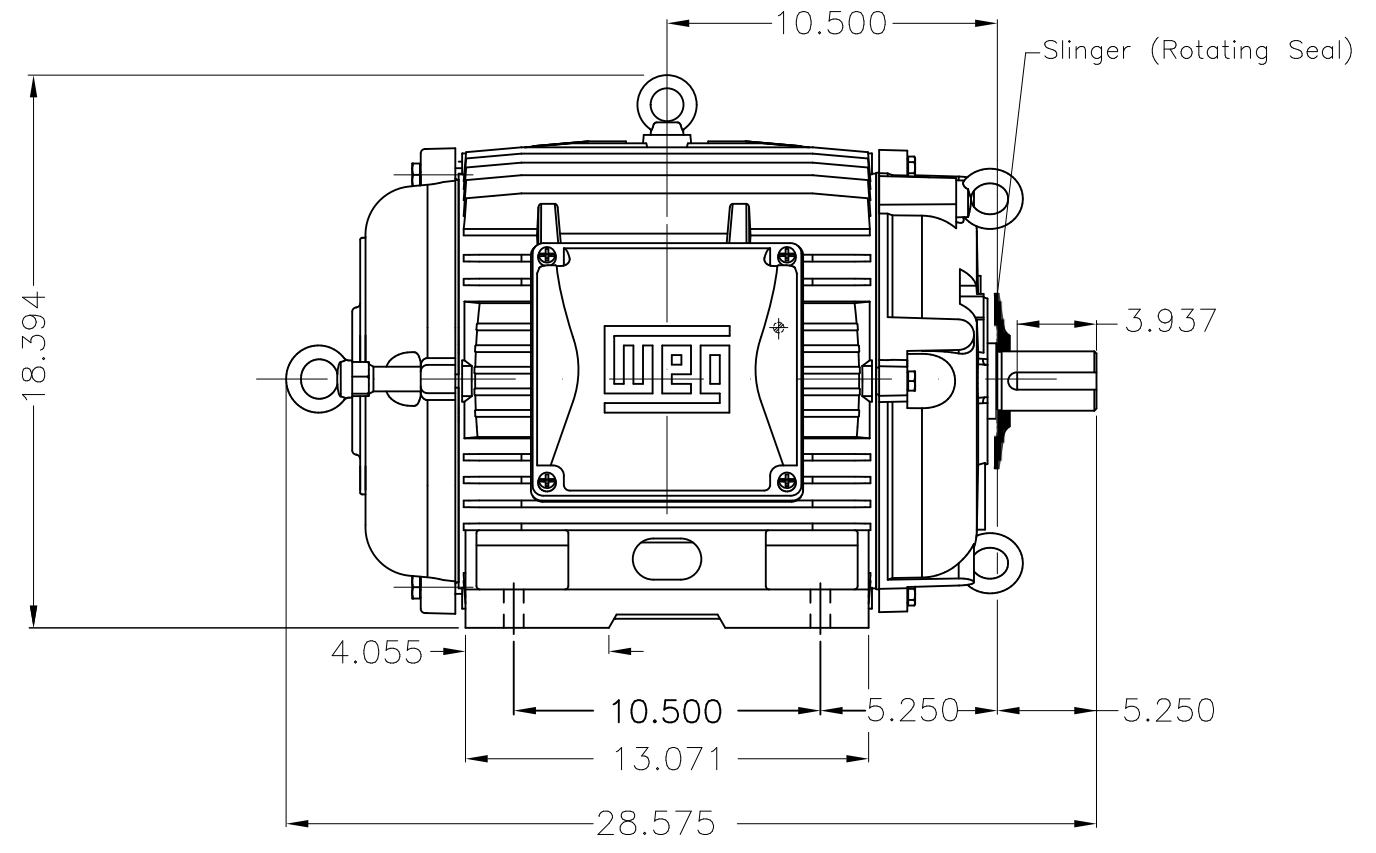

Dimensões em polegada
Dimensions in inches

THIS IS AN UPDATED REVISION, THE
PREVIOUS ONE MUST BE DISREGARDED.

Without fan cover
Without fan
Color RAL 5009
Painting plan 202E
Mounting B3R(D)

ECM	LOC	SUMMARY OF MODIFICATIONS	EXECUTED	CHECKED	RELEASED	DATE	VER
EXECUTED	USERADMIN	THREE PH W22 MOTOR COOLING TOWER NEMA EF					
CHECKED		FRAME 324T IP55 TEAO					
RELEASED		WEG code: 12126278					
REL DT	24.07.2017	WMO Jaragua do Sul	Product Engineering	SHEET	1 / 1		

25 HP 06 Poles 60Hz

A