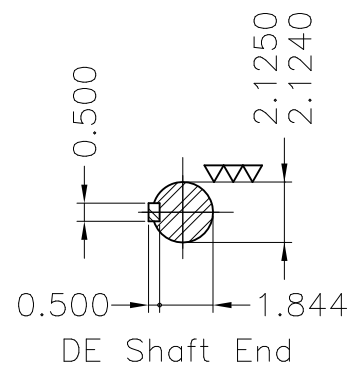

Dimensões em polegada
Dimensions in inches

THIS IS AN UPDATED REVISION, THE
PREVIOUS ONE MUST BE DISREGARDED.

Color RAL 5009						
Painting plan 202P						
Mounting V18						
ECM	LOC	SUMMARY OF MODIFICATIONS		EXECUTED	CHECKED	RELEASED
EXECUTED	USERADMIN	THREE PHASE EXPL. PROOF MOTOR NEMA P.EFF				
CHECKED		FRAME 324TC IP55 TEFC				
RELEASED		WEG code: 12823339				
REL DT	24.07.2017	WMO	Jaragua do Sul	Product Engineering	SHEET	1 / 1

40 HP 04 Poles 60Hz

A