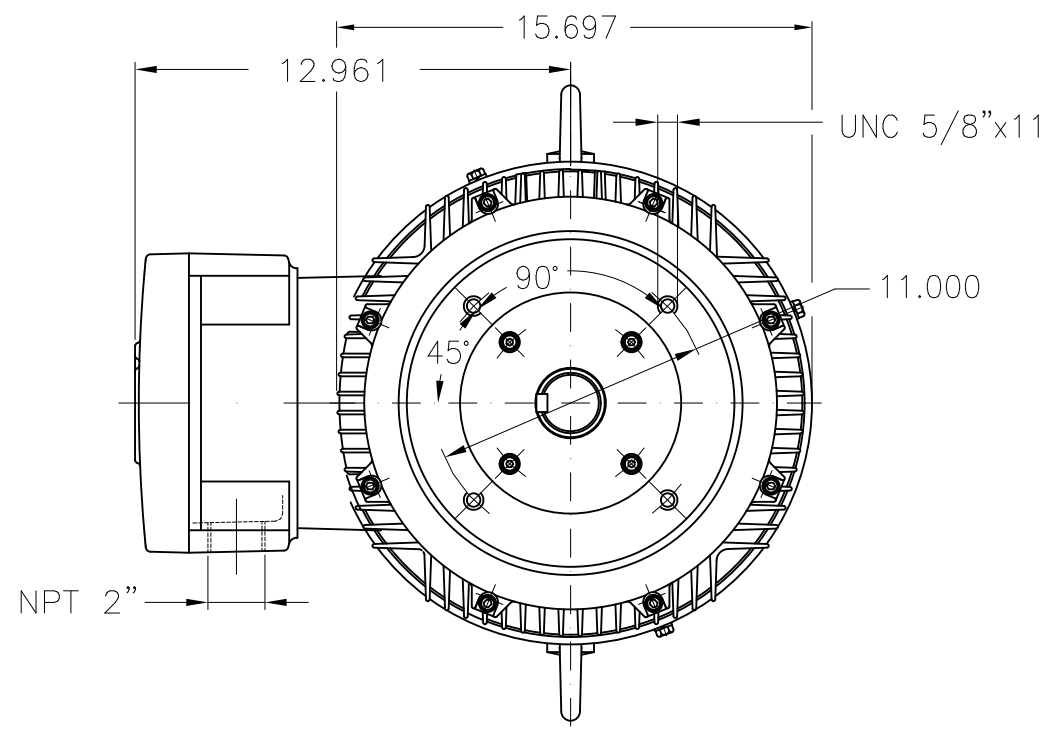

Dimensões em polegada
Dimensions in inches

THIS IS AN UPDATED REVISION, THE
PREVIOUS ONE MUST BE DISREGARDED.

Color RAL 5009						
Painting plan 202P						
Mounting V18						
ECM	LOC	SUMMARY OF MODIFICATIONS		EXECUTED	CHECKED	RELEASED
EXECUTED	USERADMIN	THREE PHASE EXPL. PROOF MOTOR NEMA P.EFF				
CHECKED		FRAME 324TC IP55 TEFC				
RELEASED		WEG code: 12823339				
REL DT	24.07.2017	WMO	Jaragua do Sul	Product Engineering	SHEET	1 / 1

40 HP 04 Poles 60Hz

A