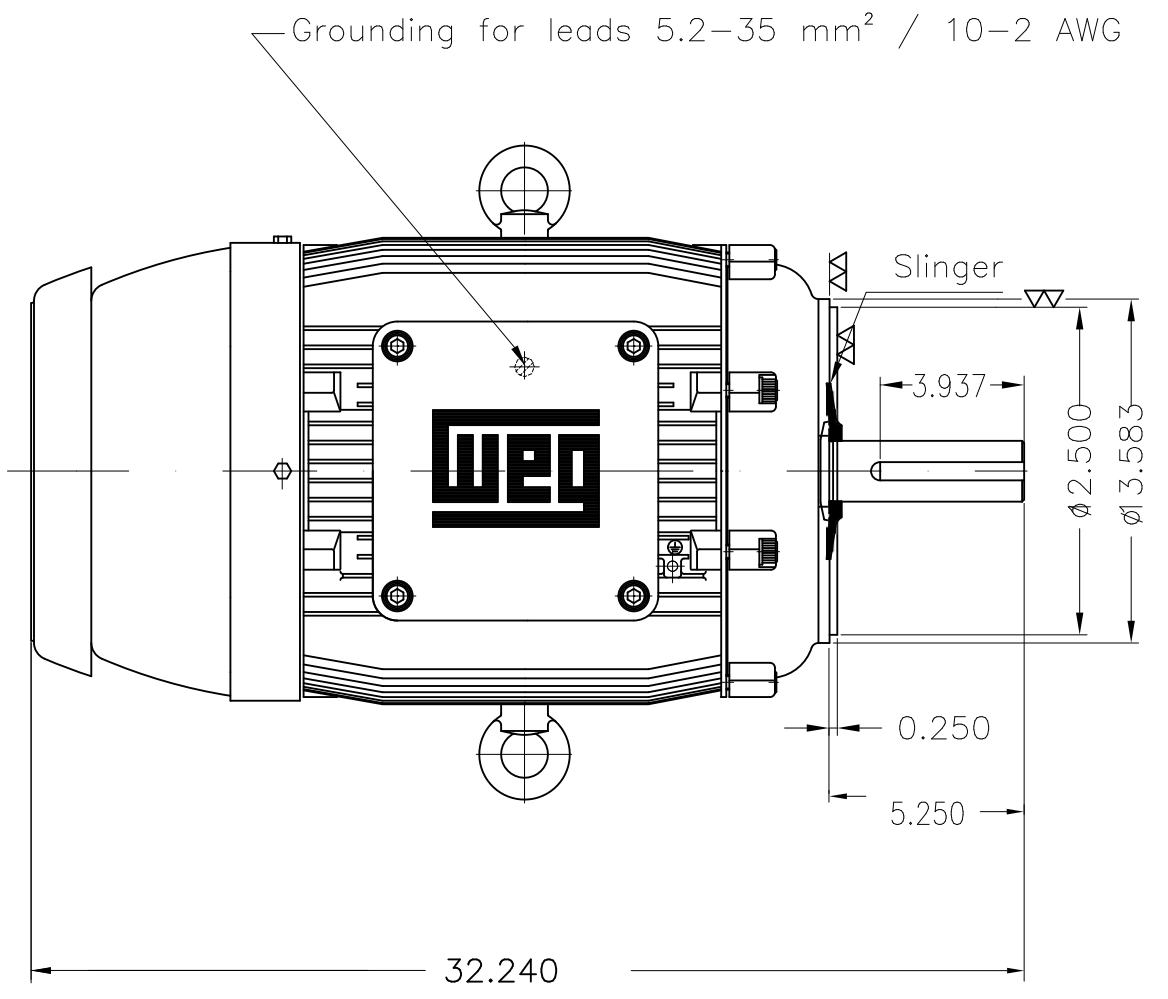

Dimensões em polegada
Dimensions in inches

THIS IS AN UPDATED REVISION, THE
PREVIOUS ONE MUST BE DISREGARDED.

Color RAL 5009						
Painting plan 202P						
Mounting V18						
ECM	LOC	SUMMARY OF MODIFICATIONS		EXECUTED	CHECKED	RELEASED
EXECUTED	USERADMIN	THREE PHASE EXPL. PROOF MOTOR NEMA P.EFF				
CHECKED		FRAME 324TC IP55 TEFC				
RELEASED		WEG code: 12823339				
REL DT	24.07.2017	WMO	Jaragua do Sul	Product Engineering	SHEET	1 / 1

40 HP 04 Poles 60Hz

A